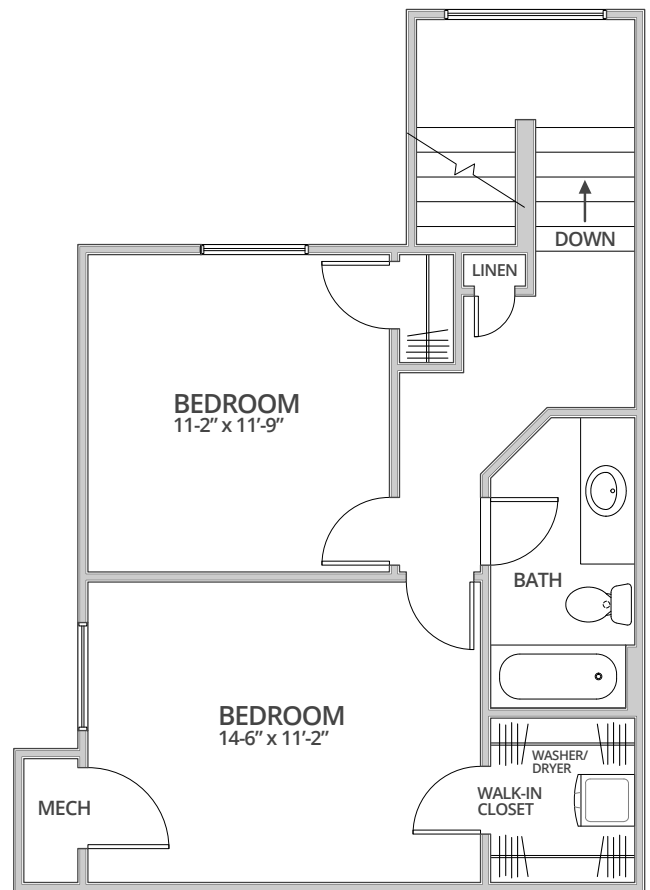

## The Gala

2 Bedroom

1.5 Bath

1200 Sq. Ft.\*

*\*Square footage calculations were based on basic plan dimensions and may vary from the actual square footage of specific as built apartments.*