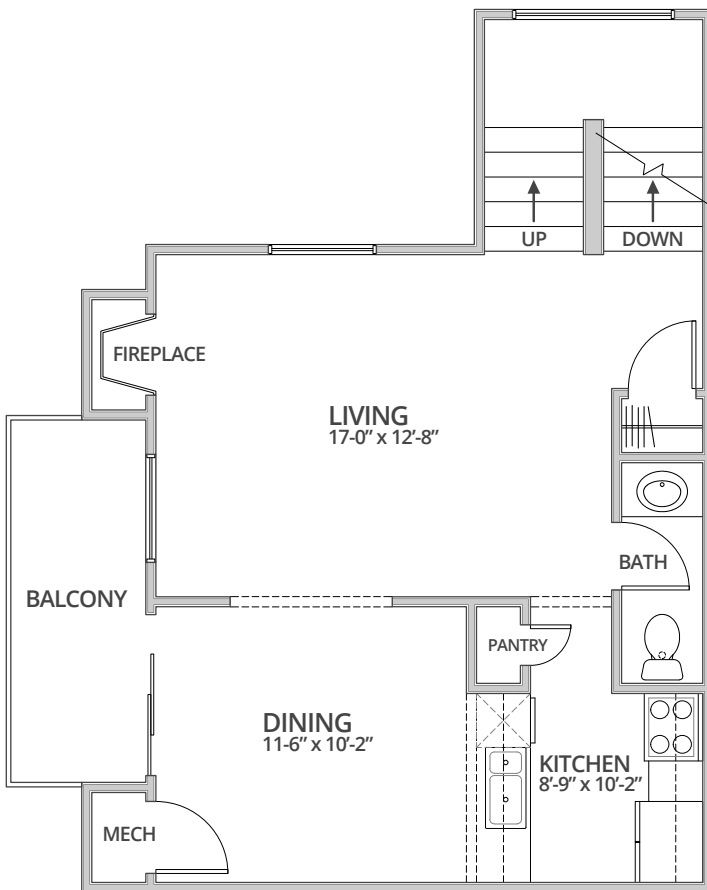

## The Gala

2 Bedroom

1.5 Bath

1200 Sq. Ft.\*

*\*Square footage calculations were based on basic plan dimensions and may vary from the actual square footage of specific as built apartments.*