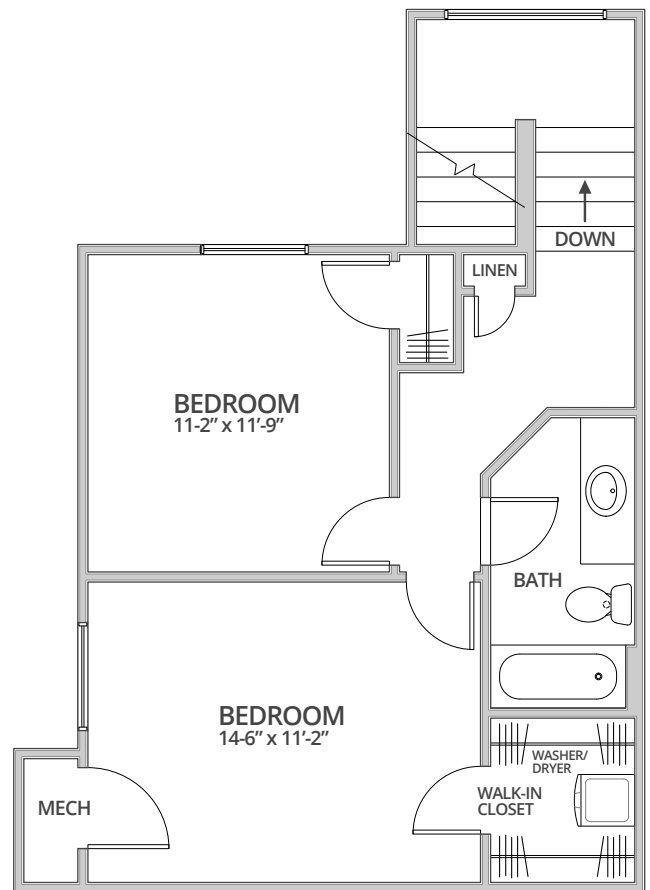

## The Gala

2 Bedroom  
1 & 1/2 Bath  
1200 Sq. Ft.\*

*\*Square footage calculations were based on basic plan dimensions and may vary from the actual square footage of specific as built apartments.*