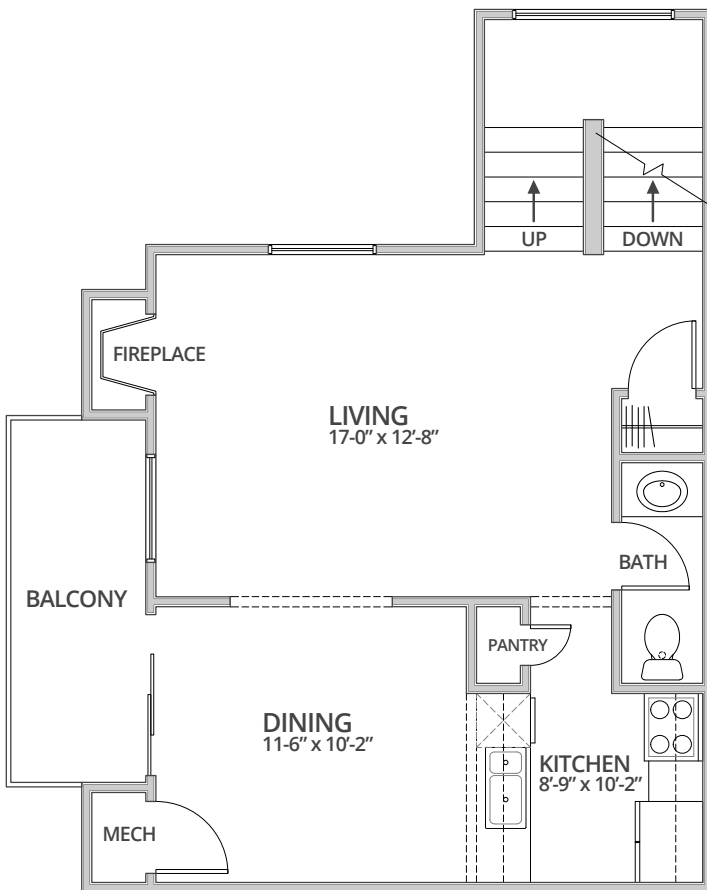

## The Gala

2 Bedroom  
1 & 1/2 Bath  
1200 Sq. Ft.\*

*\*Square footage calculations were based on basic plan dimensions and may vary from the actual square footage of specific as built apartments.*