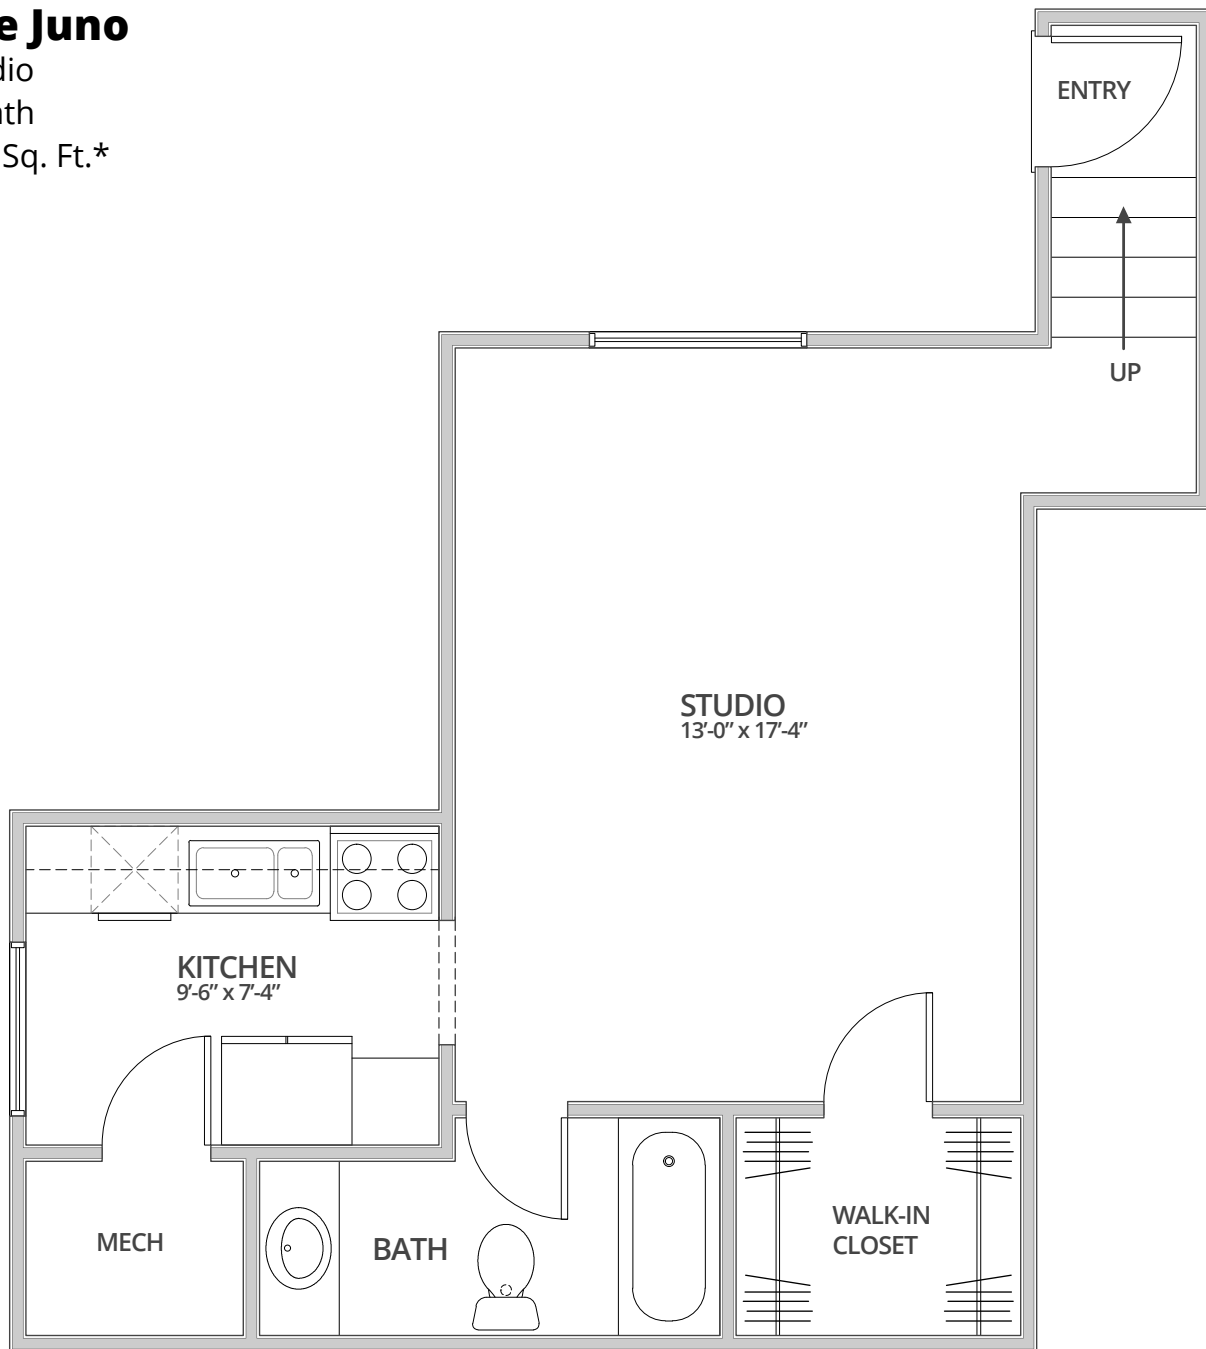

The Juno

Studio

1 Bath

500 Sq. Ft.*

**Square footage calculations were based on basic plan dimensions and may vary from the actual square footage of specific as built apartments.*