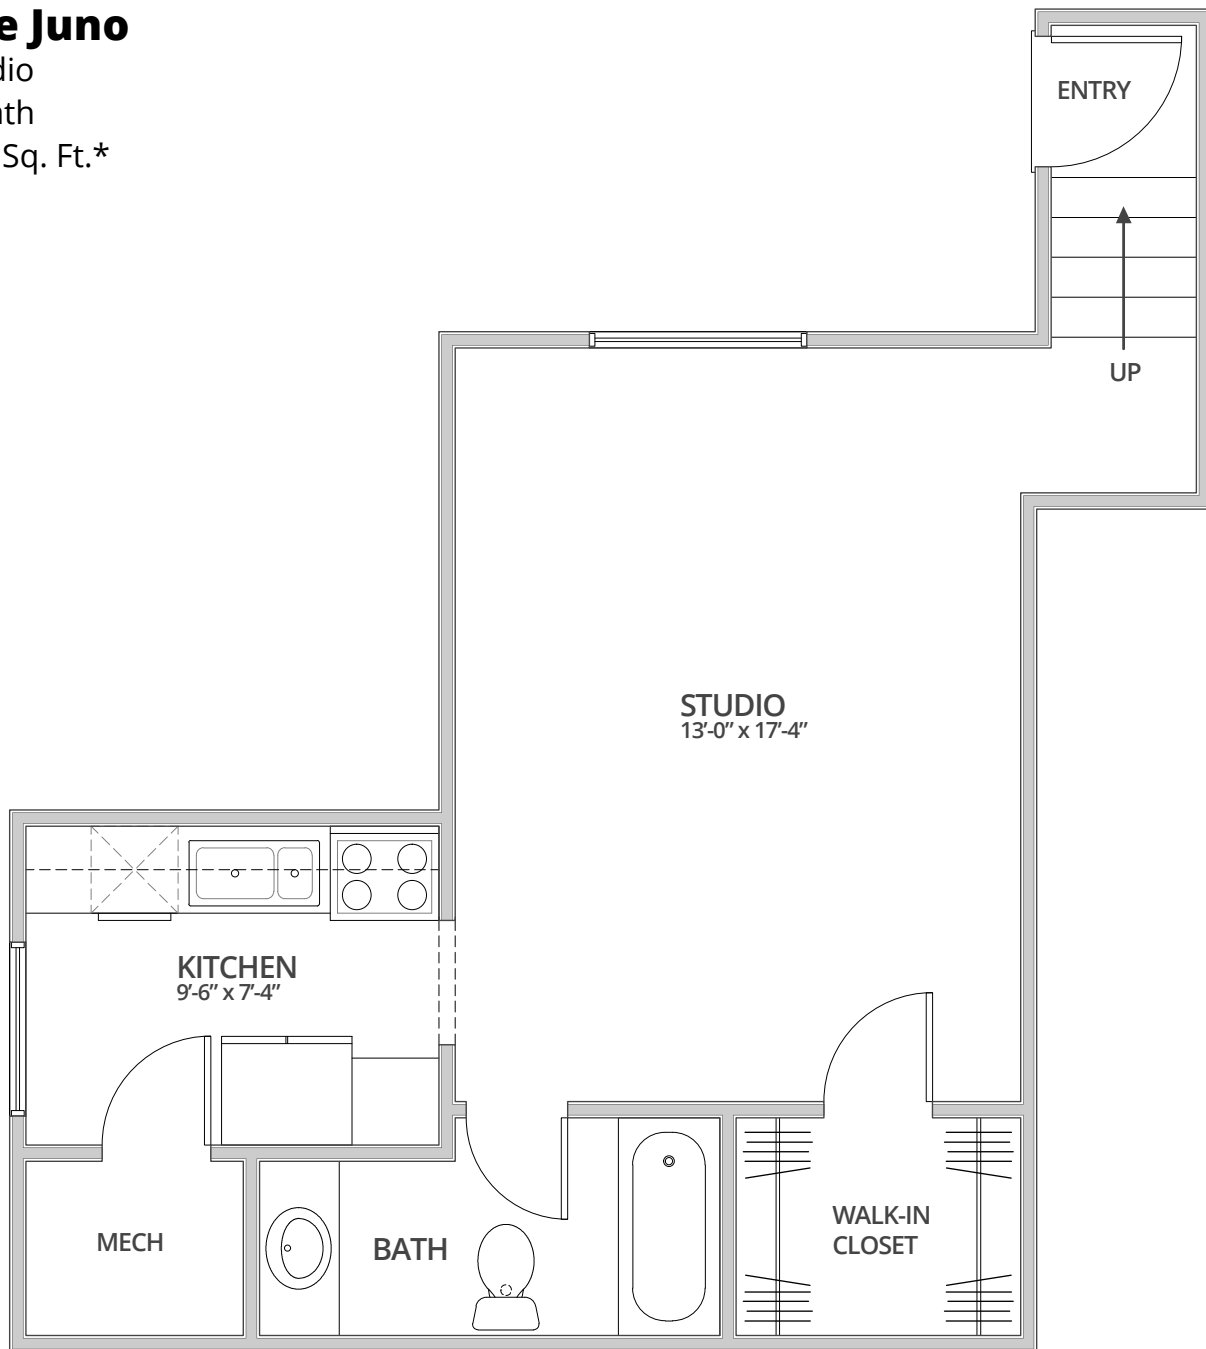

## The Juno

Studio

1 Bath

500 Sq. Ft.\*

*\*Square footage calculations were based on basic plan dimensions and may vary from the actual square footage of specific as built apartments.*