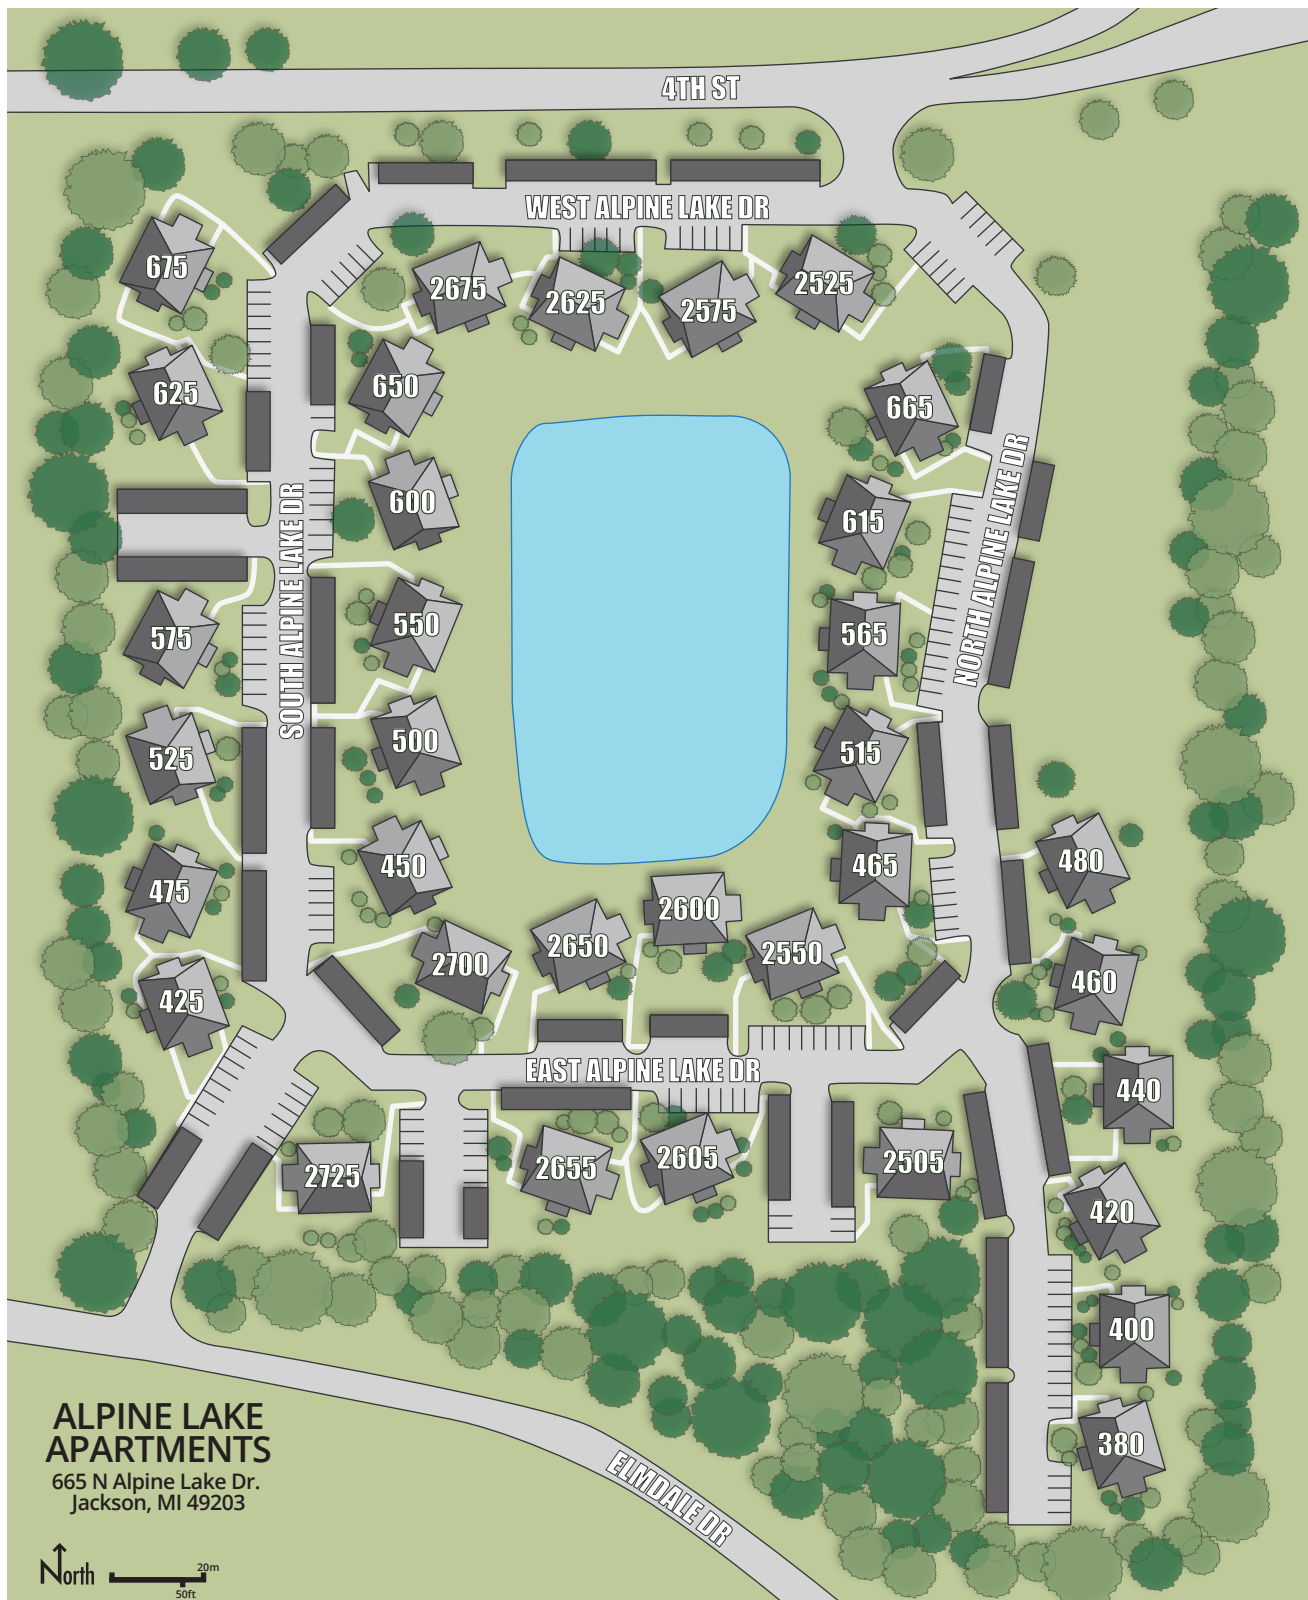

ALPINE LAKE APARTMENTS

665 N Alpine Lake Drive – Jackson, MI 49203
P (517) 782-5558 – **F** (517) 782-9832
peak-management.com/alpine-lake