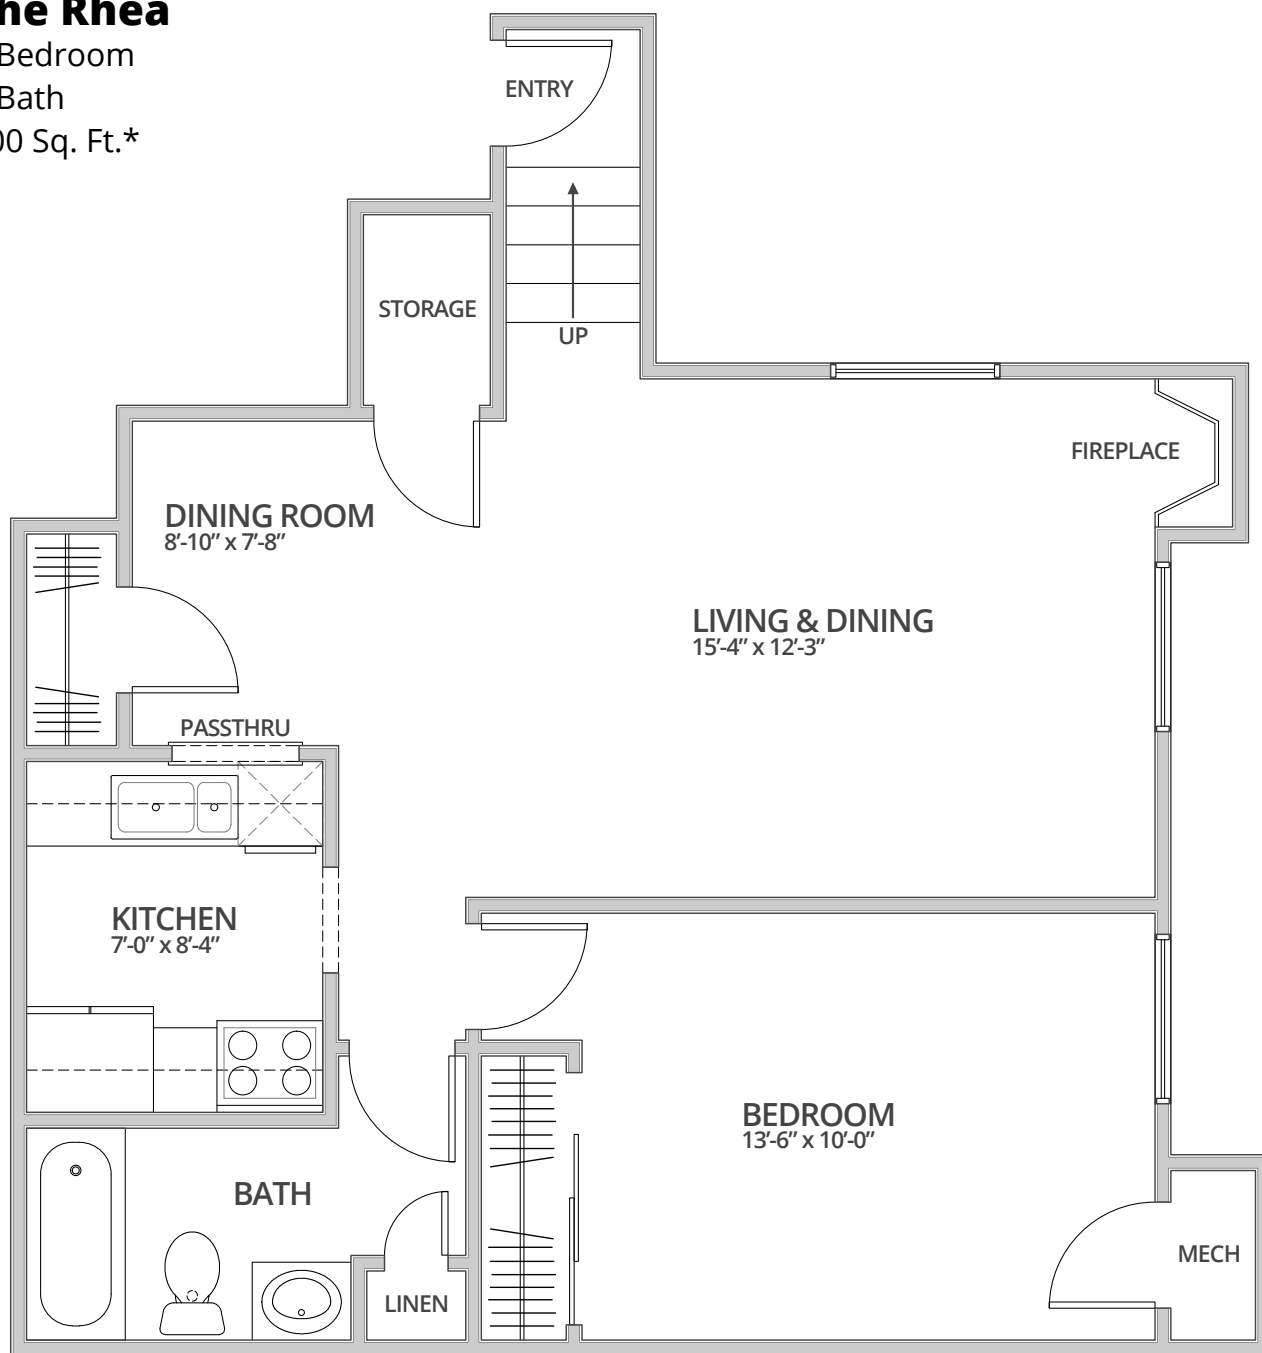

## The Rhea

1 Bedroom

1 Bath

700 Sq. Ft.\*

*\*Square footage calculations were based on basic plan dimensions and may vary from the actual square footage of specific as built apartments.*

665 N Alpine Lake Drive – Jackson, MI 49203