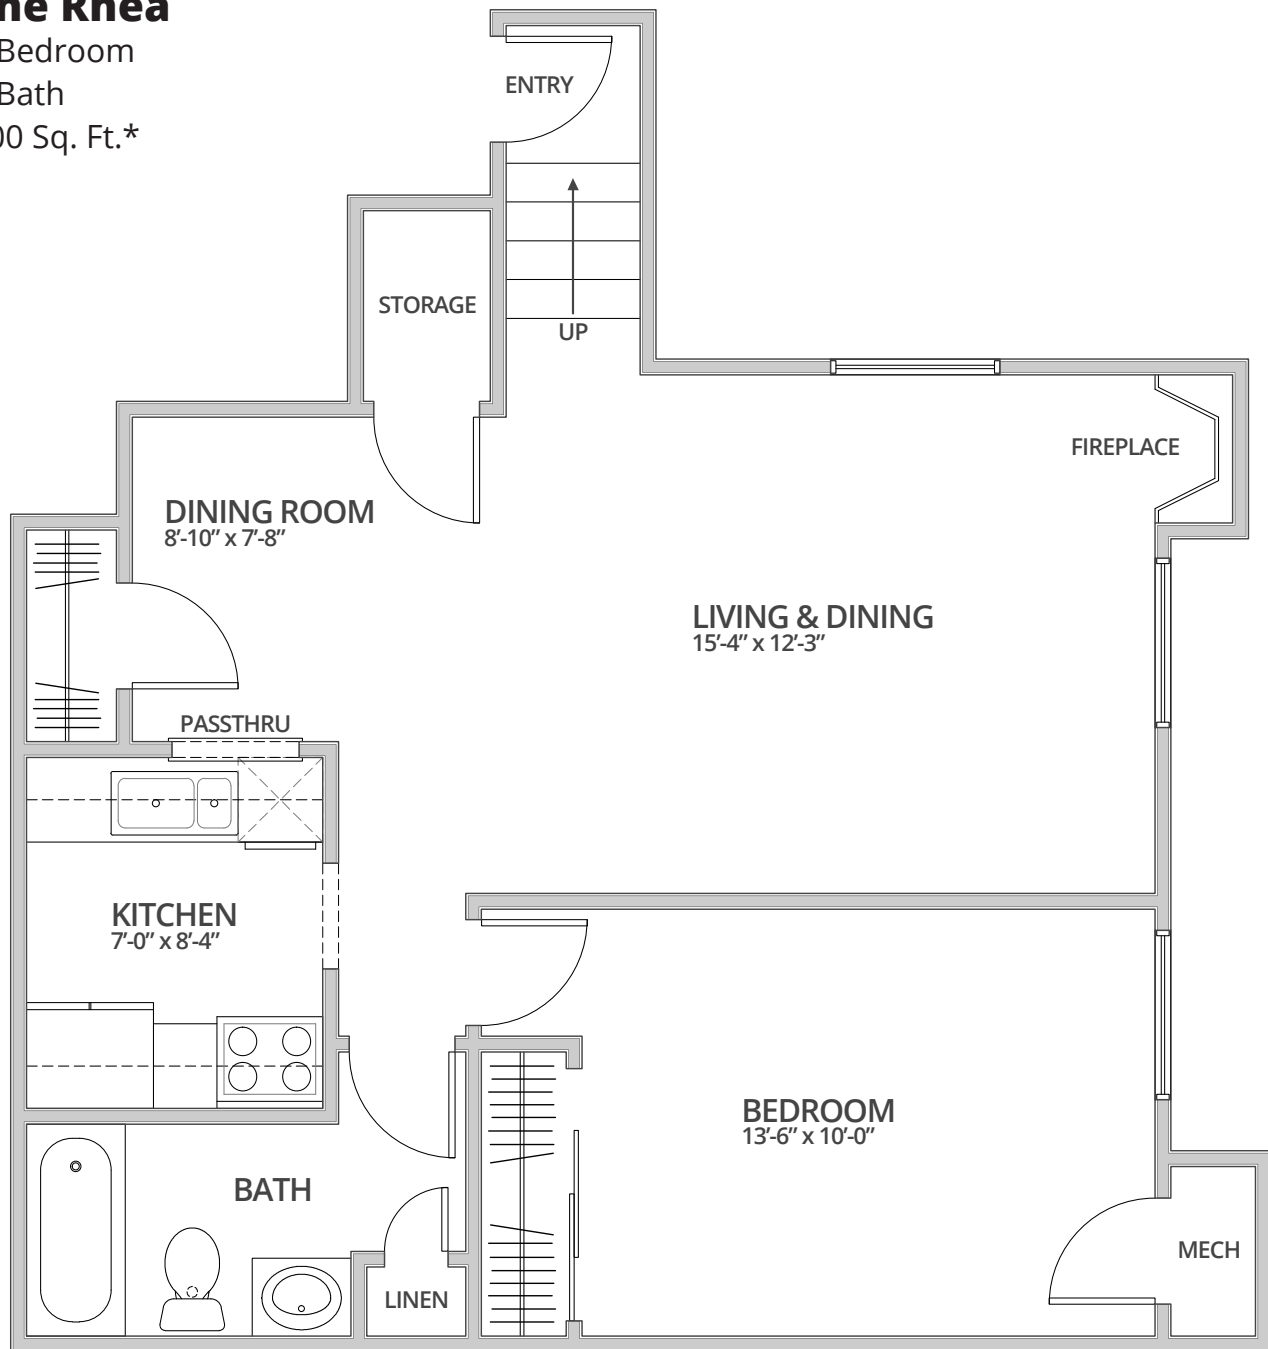

The Rhea

1 Bedroom

1 Bath

700 Sq. Ft.*

**Square footage calculations were based on basic plan dimensions and may vary from the actual square footage of specific as built apartments.*