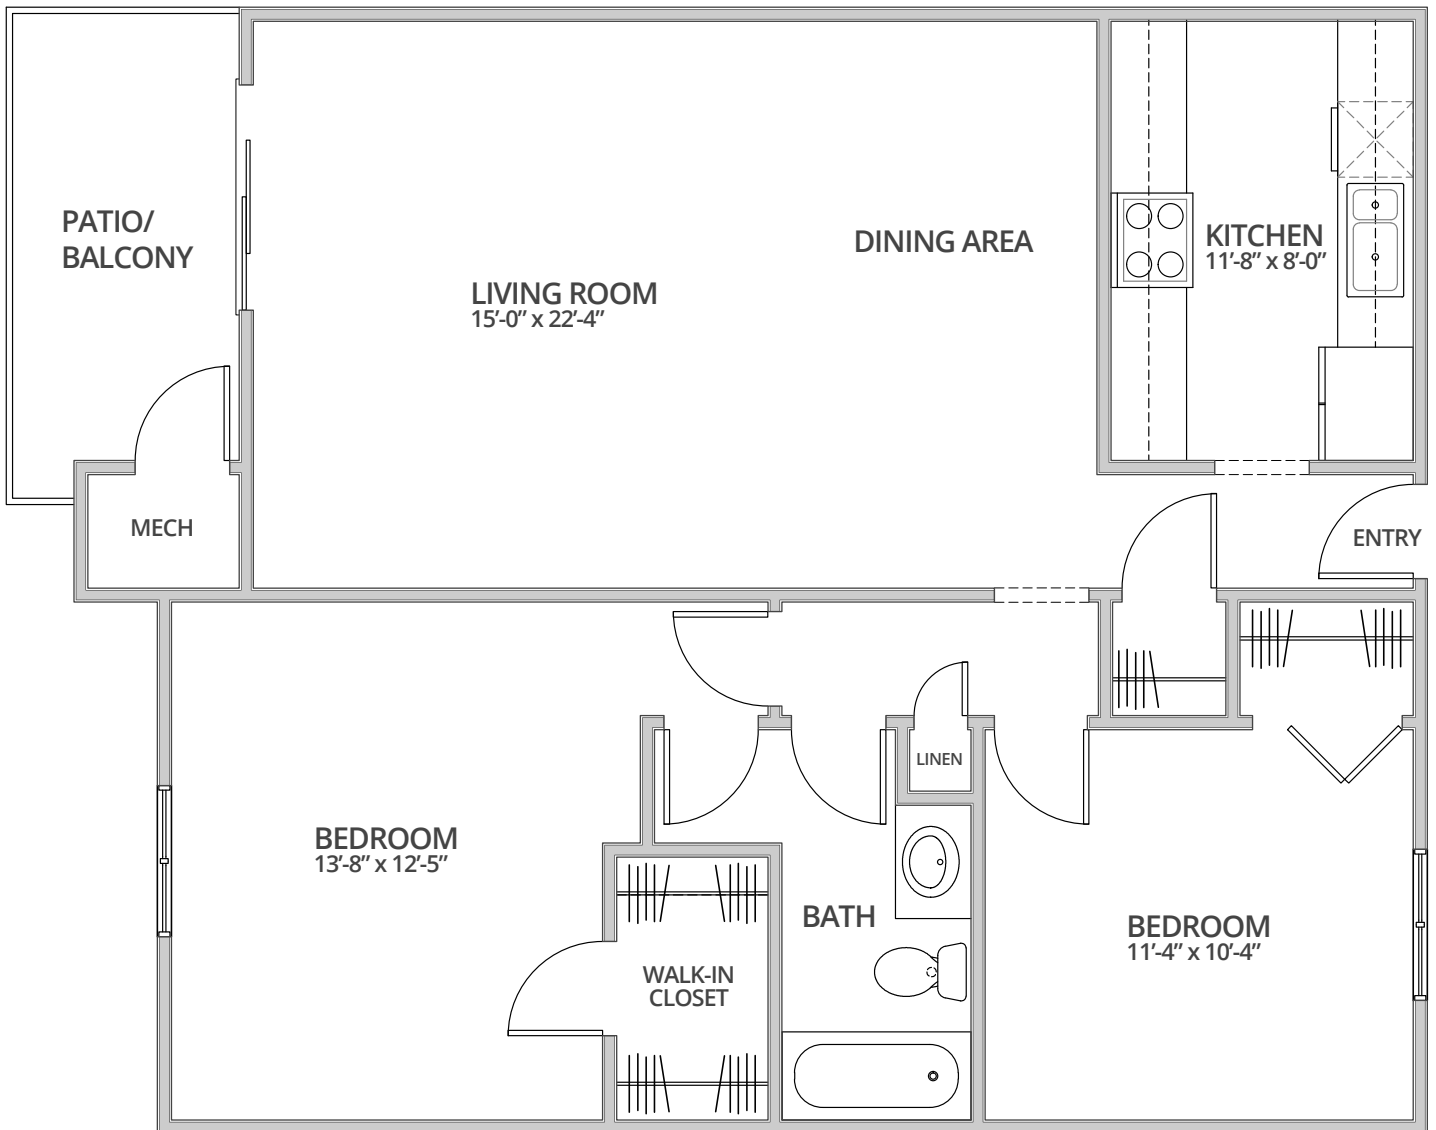

BENSON HILLS

APARTMENTS & TOWNHOMES

The Somerset

2 Bedroom

1 Bath

970 Sq. Ft.*

**Square footage calculations were based on basic plan dimensions and may vary from the actual square footage of specific as built apartments.*