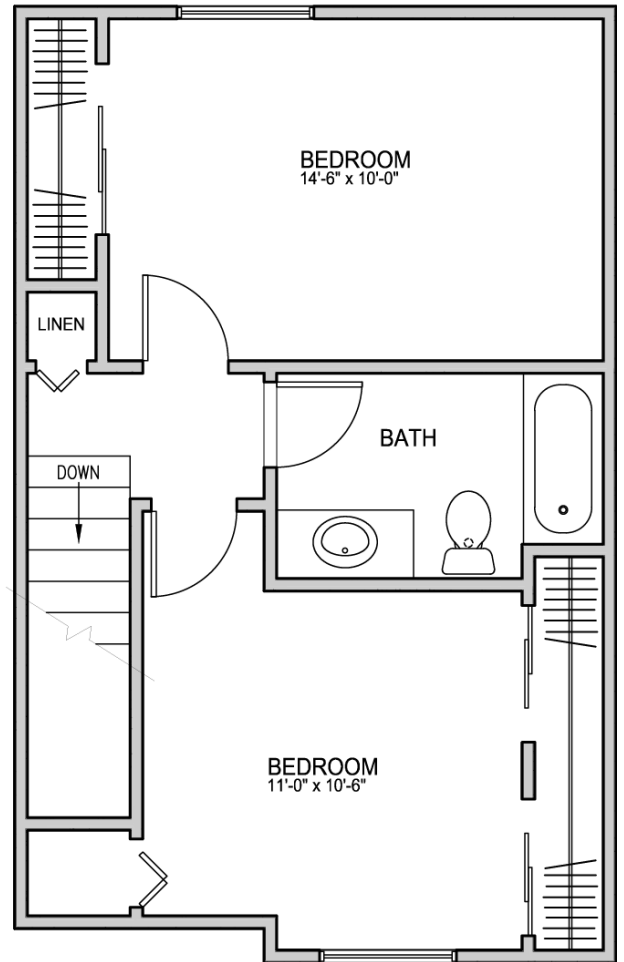

BENSON HILLS
APARTMENTS & TOWNHOMES

The Bridgeport

2 Bedroom

1 & 1/2 Bath

970 Sq. Ft.*

*Square footage calculations were based on basic plan dimensions and may vary from the actual square footage of specific as built apartments.