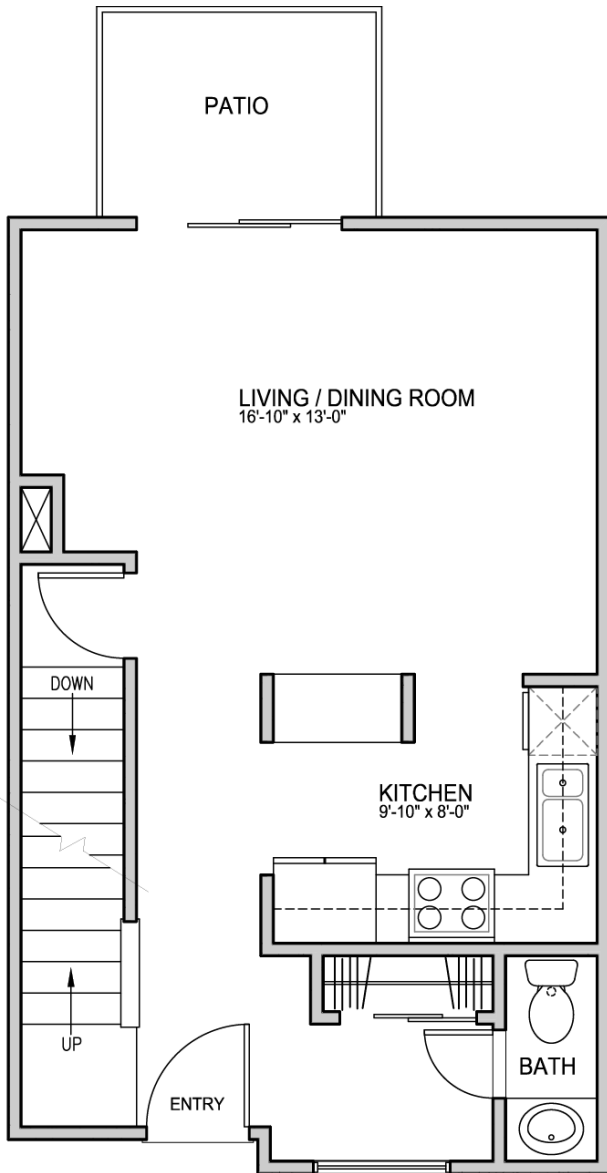

BENSON HILLS
APARTMENTS & TOWNHOMES

The Bridgeport

2 Bedroom

1 & 1/2 Bath

970 Sq. Ft.*

*Square footage calculations were based on basic plan dimensions and may vary from the actual square footage of specific as built apartments.