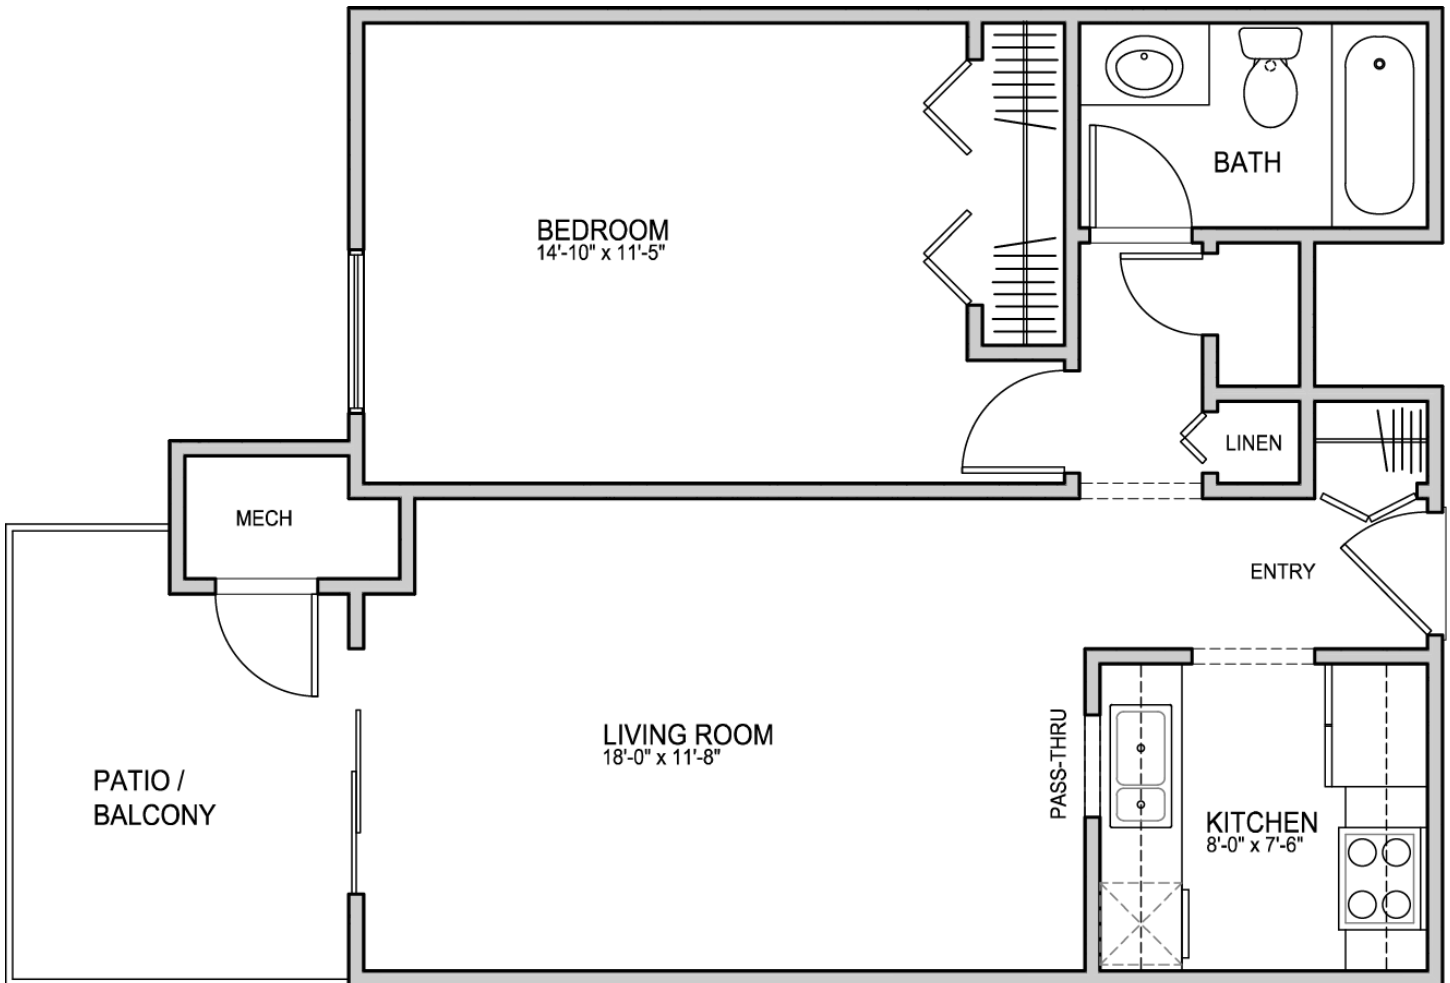

BENSON HILLS

APARTMENTS & TOWNHOMES

The Hampton

1 Bedroom

1 Bath

630 Sq. Ft.*

*Square footage calculations were based on basic plan dimensions and may vary from the actual square footage of specific as built apartments.