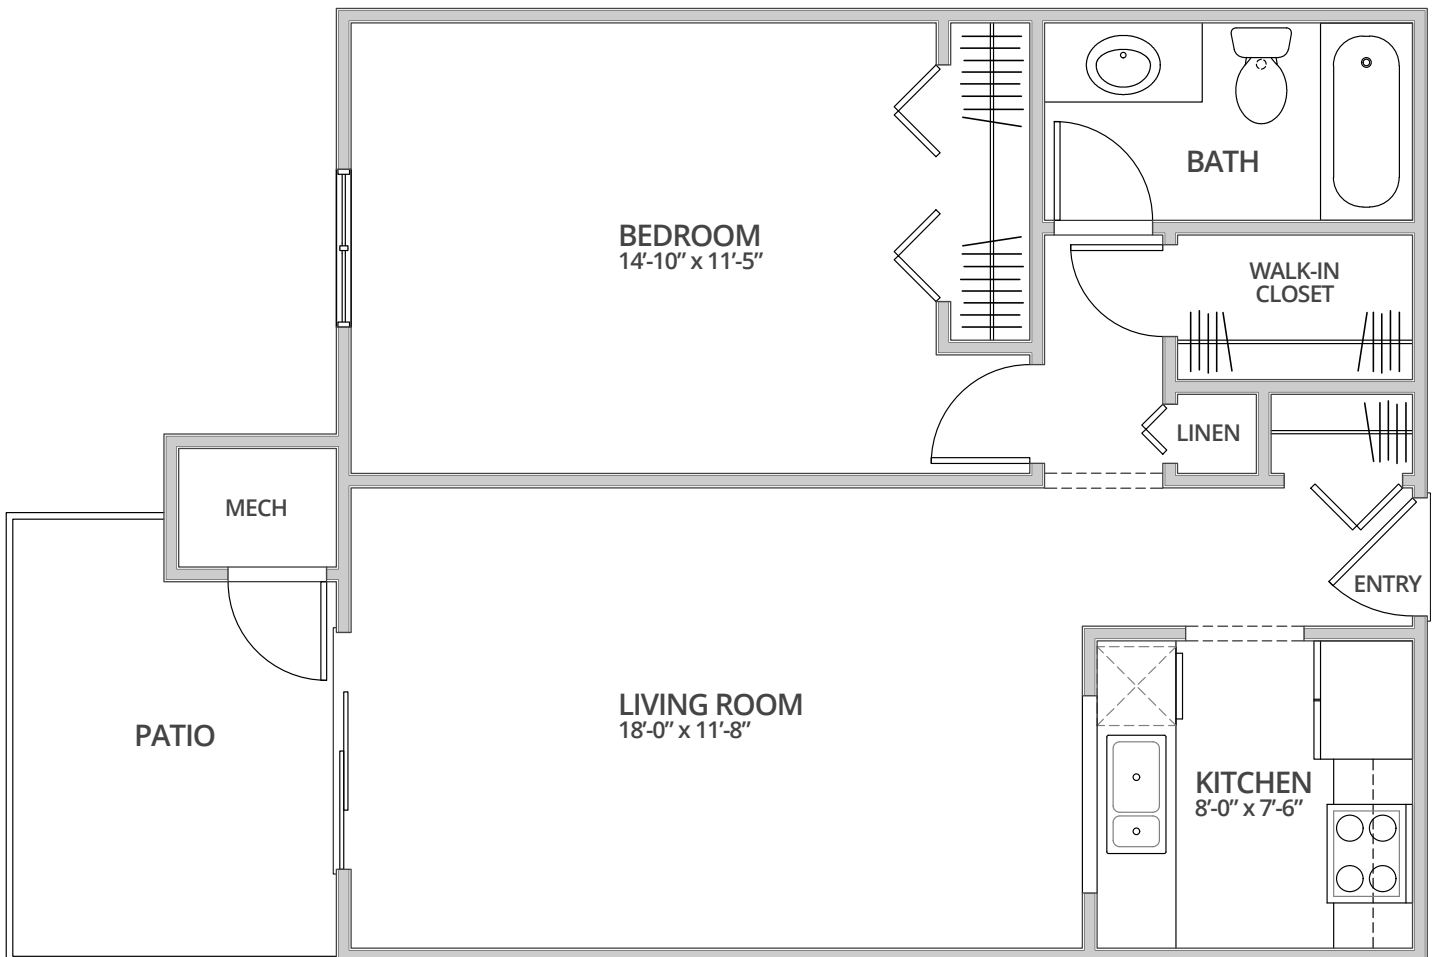

BENSON HILLS

APARTMENTS & TOWNHOMES

The Hampton

1 Bedroom

1 Bath

630 Sq. Ft.*

**Square footage calculations were based on basic plan dimensions and may vary from the actual square footage of specific as built apartments.*