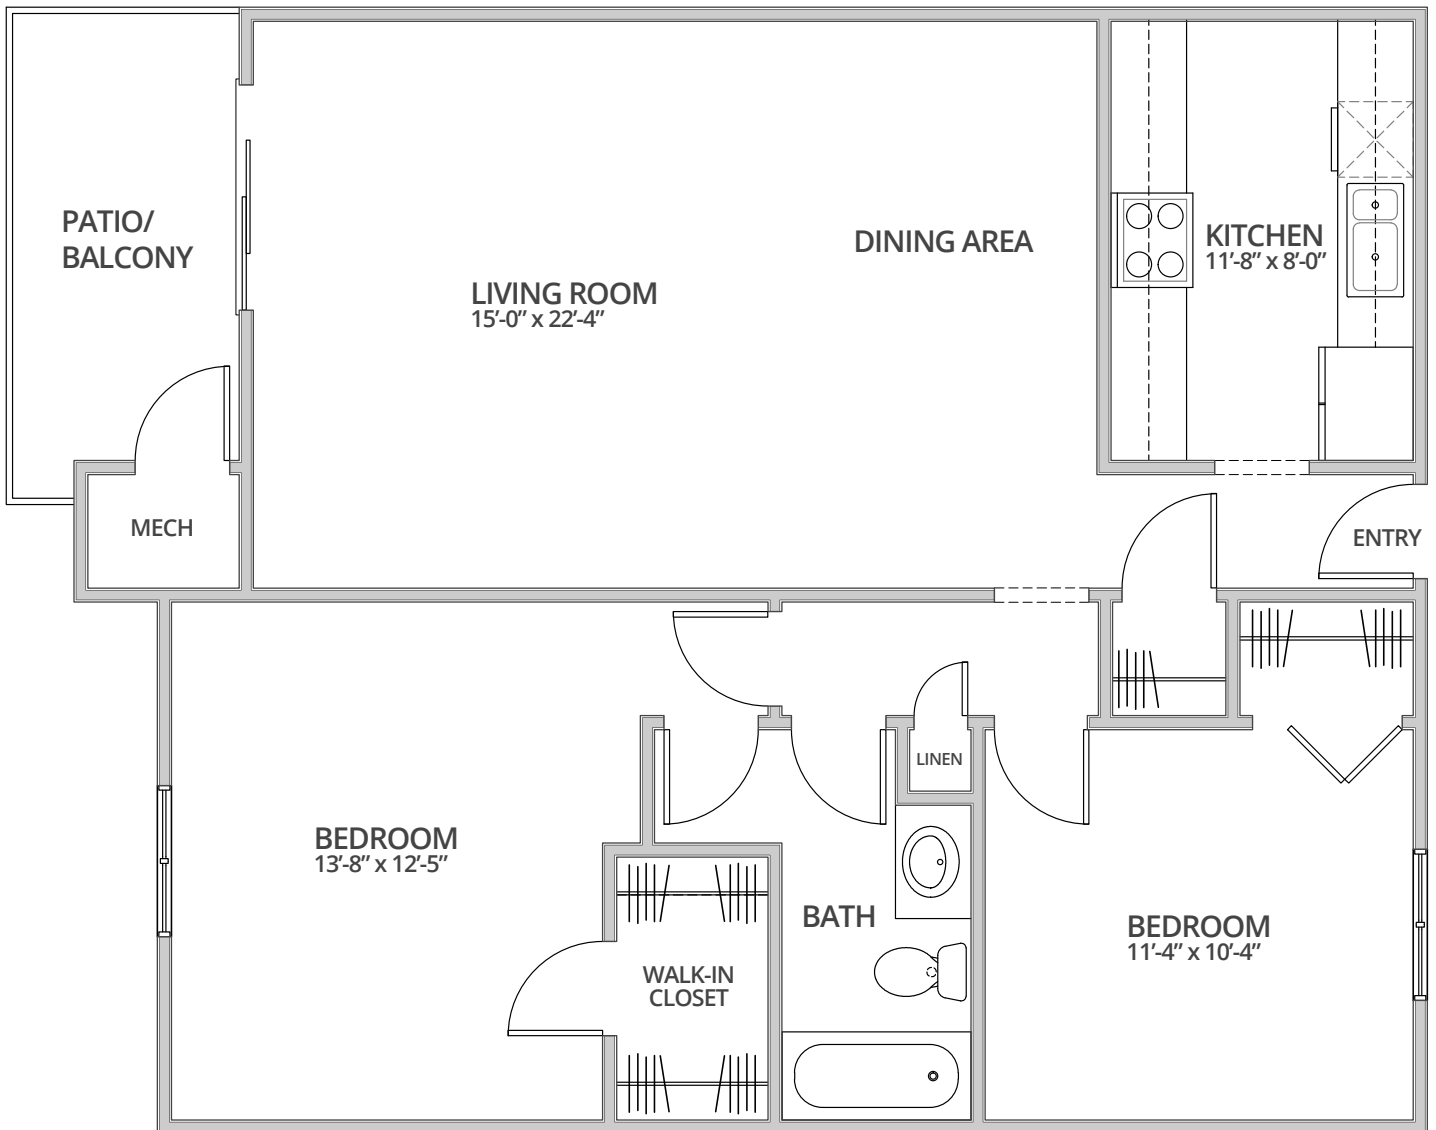

BENSON HILLS

APARTMENTS & TOWNHOMES

The Somerset

2 Bedroom

1 Bath

970 Sq. Ft.*

**Square footage calculations were based on basic plan dimensions and may vary from the actual square footage of specific as built apartments.*