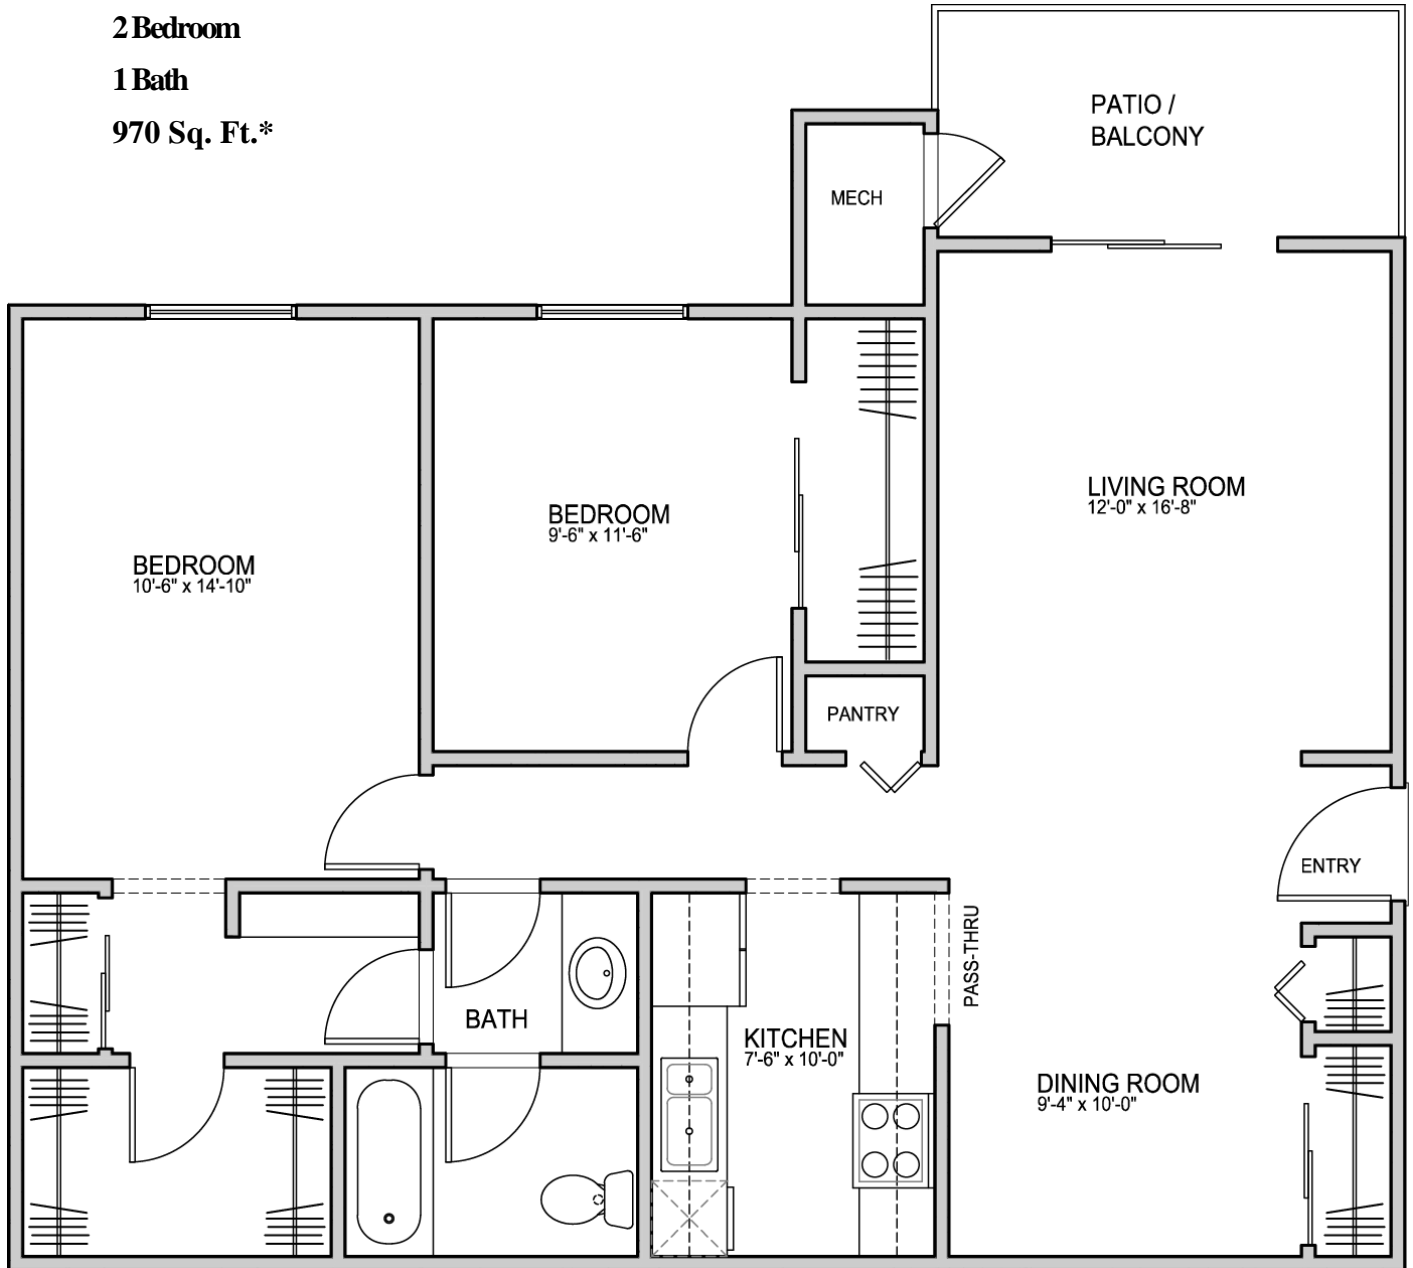

BENSON HILLS

APARTMENTS & TOWNHOMES

The Waterford

2 Bedroom

1 Bath

970 Sq. Ft.*

*Square footage calculations were based on basic plan dimensions and may vary from the actual square footage of specific as built apartments.