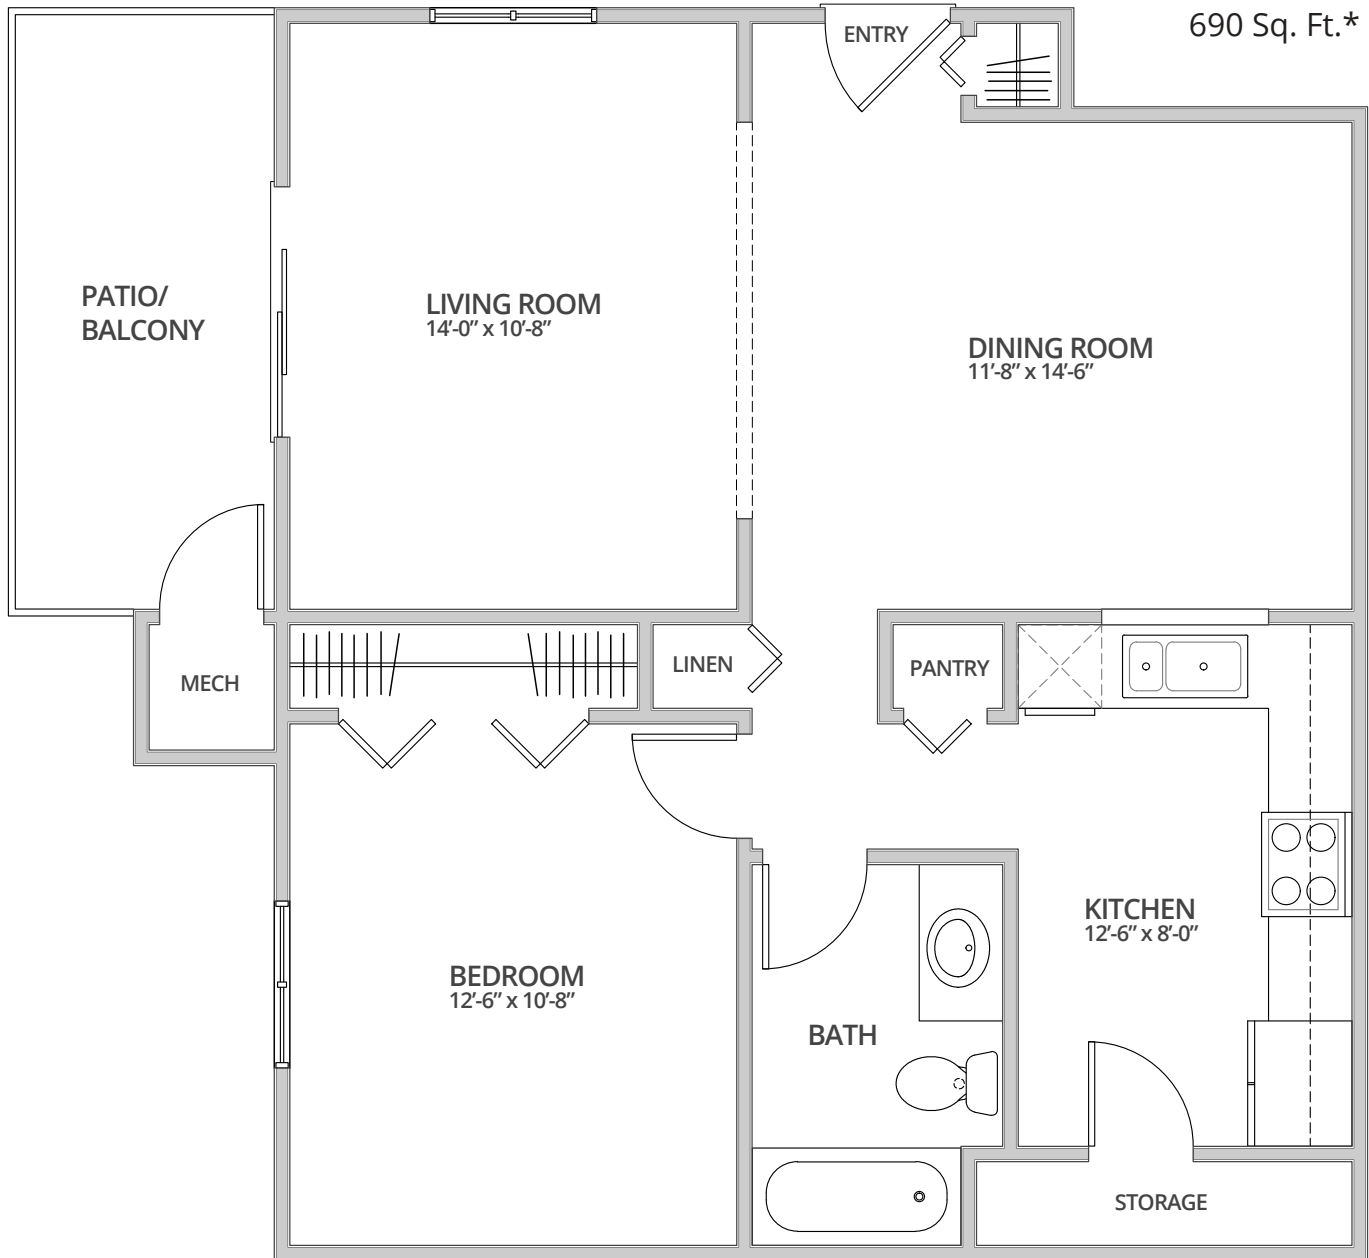

BENSON HILLS

APARTMENTS & TOWNHOMES

The Wexford

1 Bedroom

1 Bath

690 Sq. Ft.*

**Square footage calculations were based on basic plan dimensions and may vary from the actual square footage of specific as built apartments.*