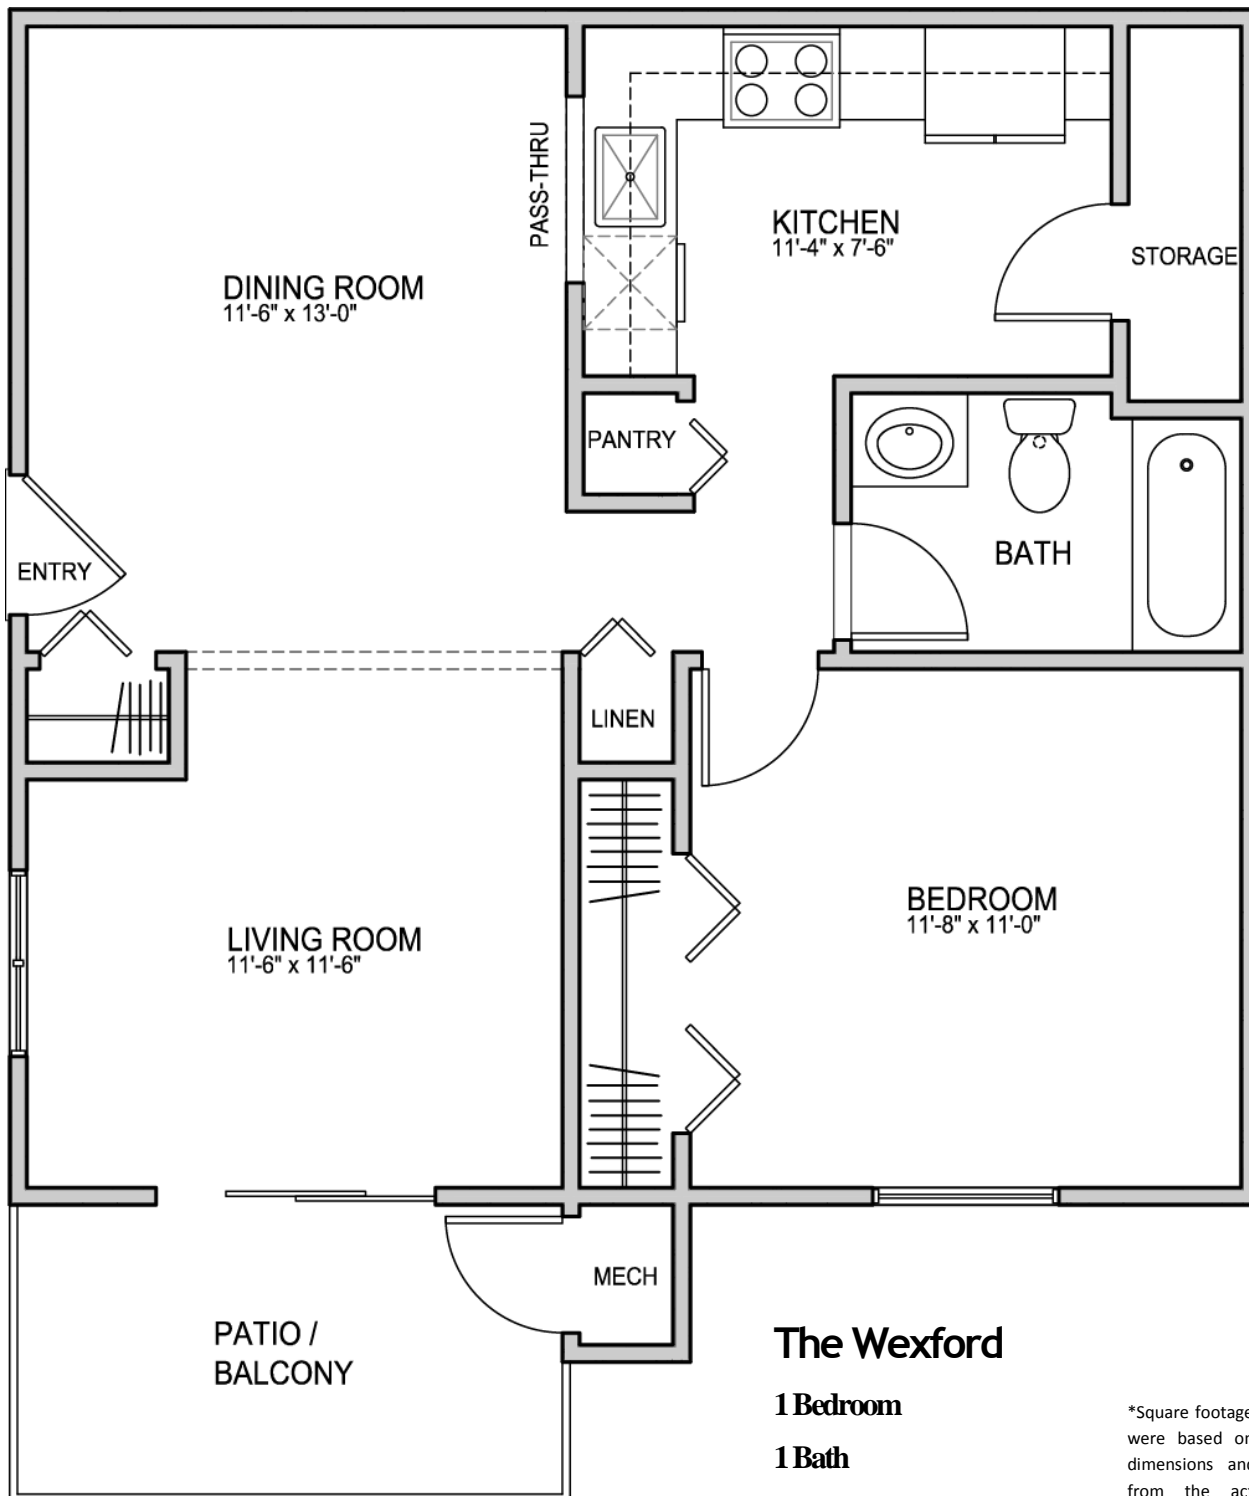

BENSON HILLS

APARTMENTS & TOWNHOMES

The Wexford

1 Bedroom

1 Bath

690 Sq. Ft.*

*Square footage calculations were based on basic plan dimensions and may vary from the actual square footage of specific as built apartments.