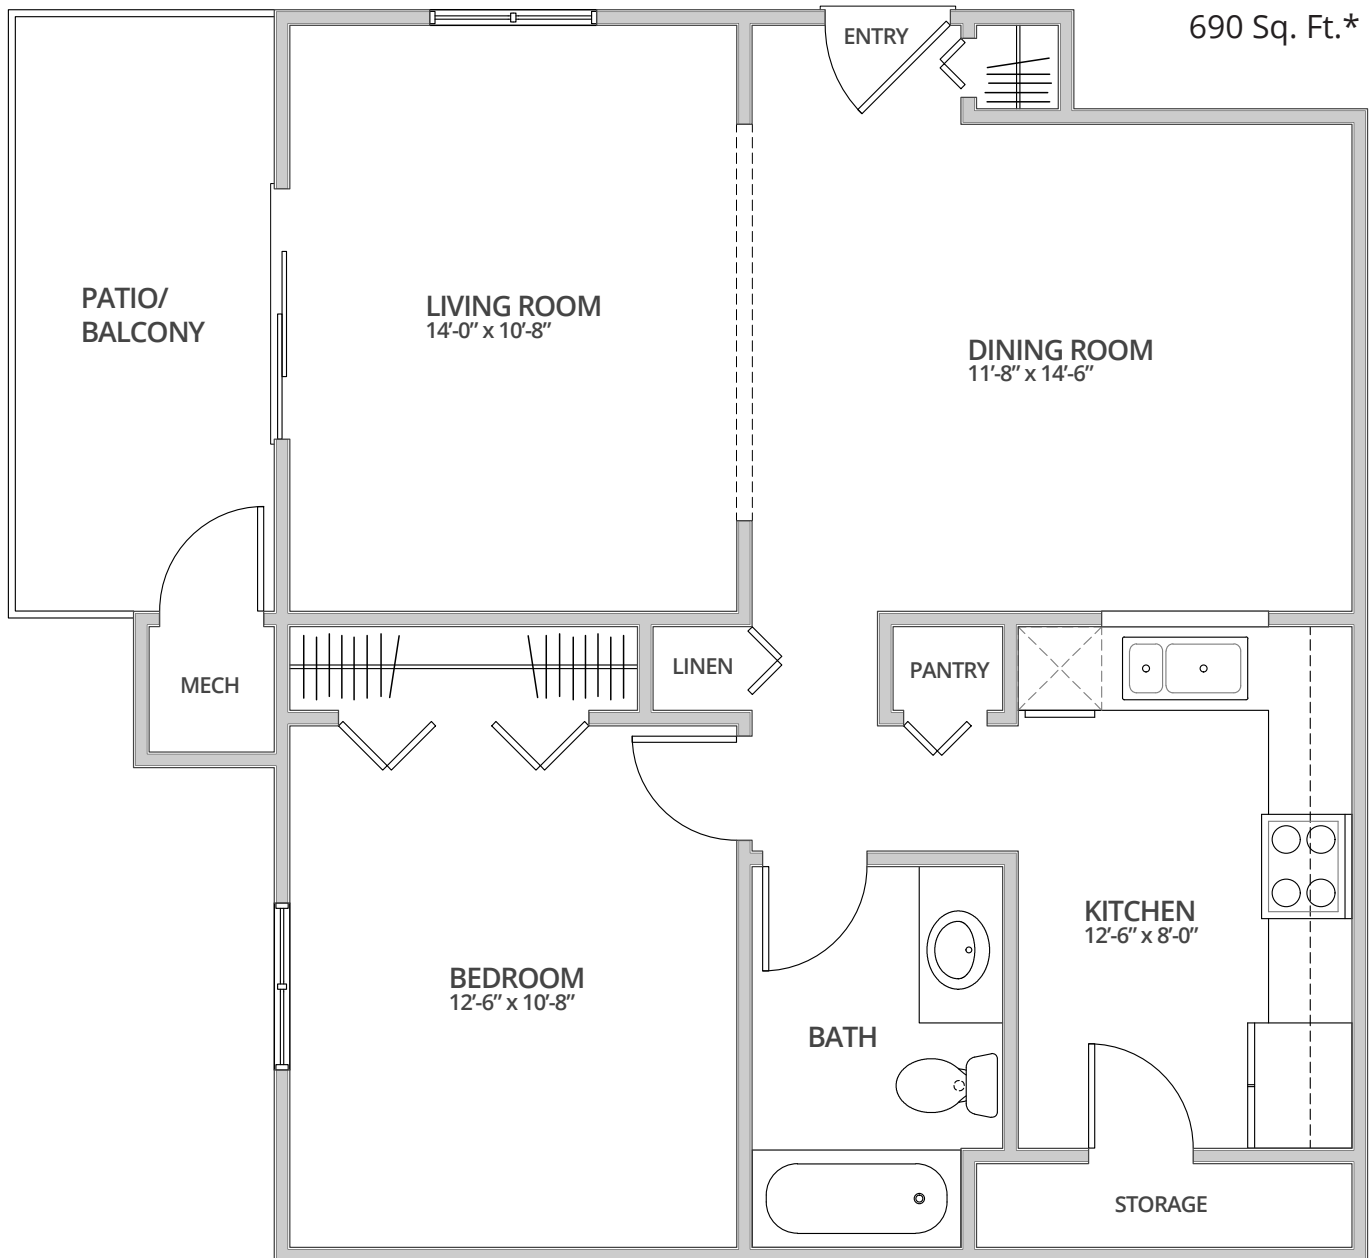

BENSON HILLS

APARTMENTS & TOWNHOMES

The Wexford

1 Bedroom

1 Bath

690 Sq. Ft.*

**Square footage calculations were based on basic plan dimensions and may vary from the actual square footage of specific as built apartments.*