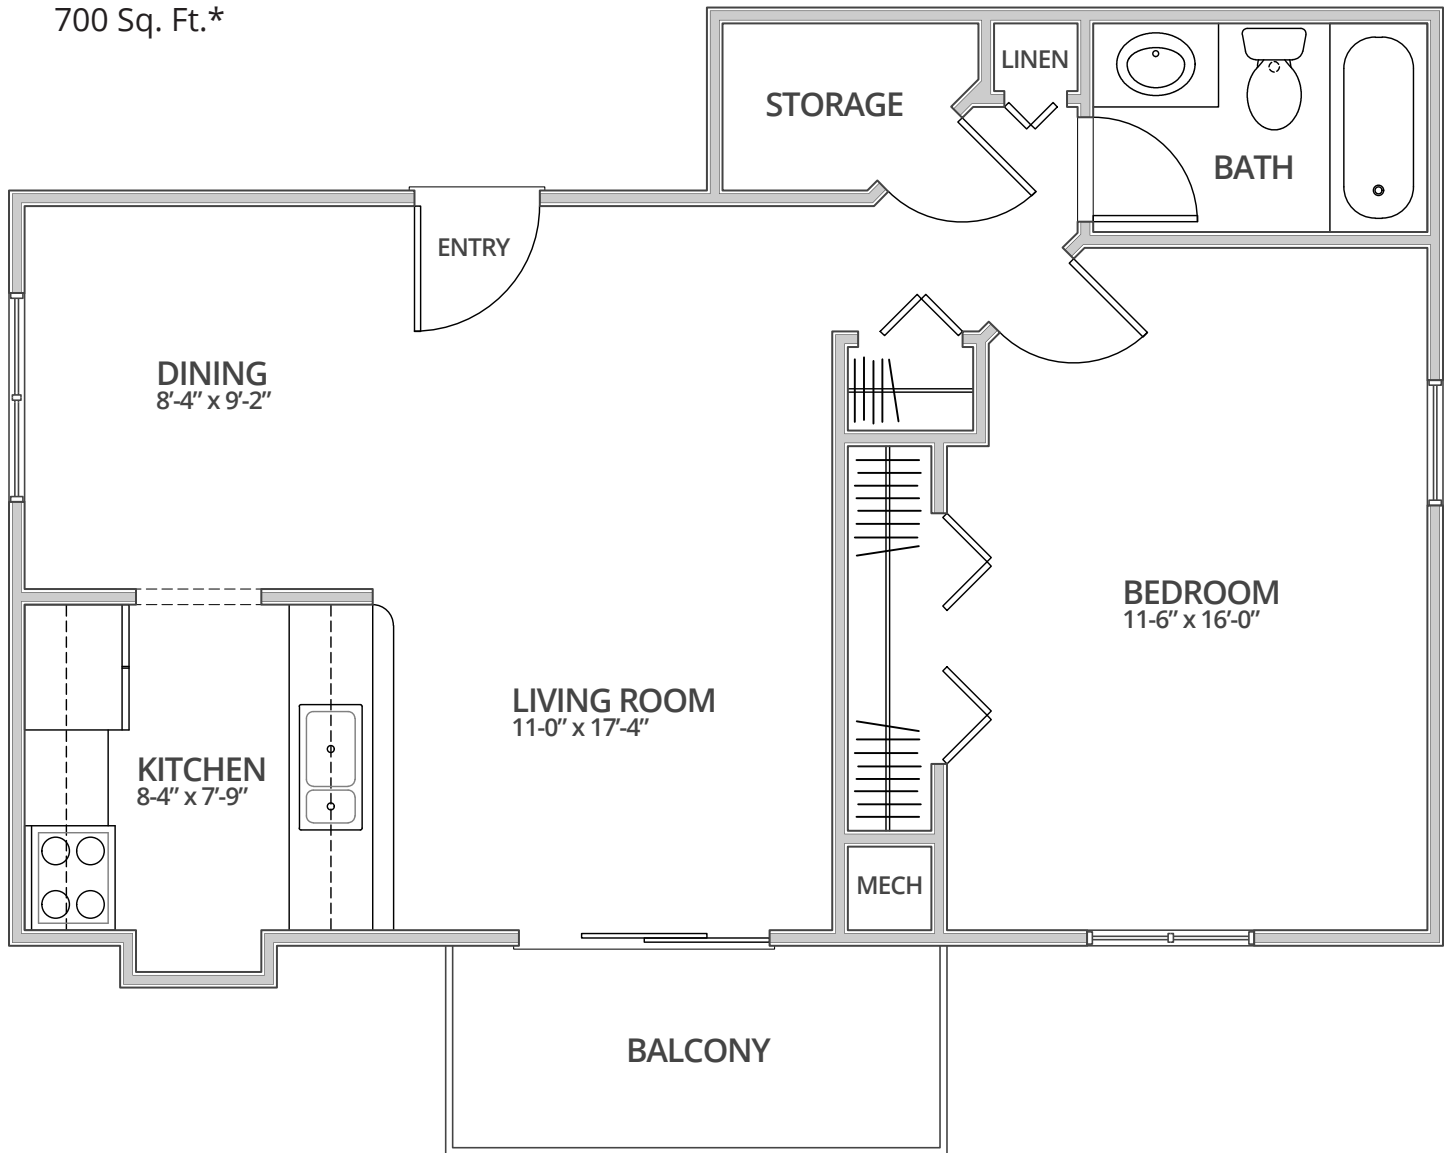

## The Crescent

1 Bedroom  
1 Bathroom  
700 Sq. Ft.\*

*\*Square footage calculations were based on basic plan dimensions and may vary from the actual square footage of specific as built apartments.*