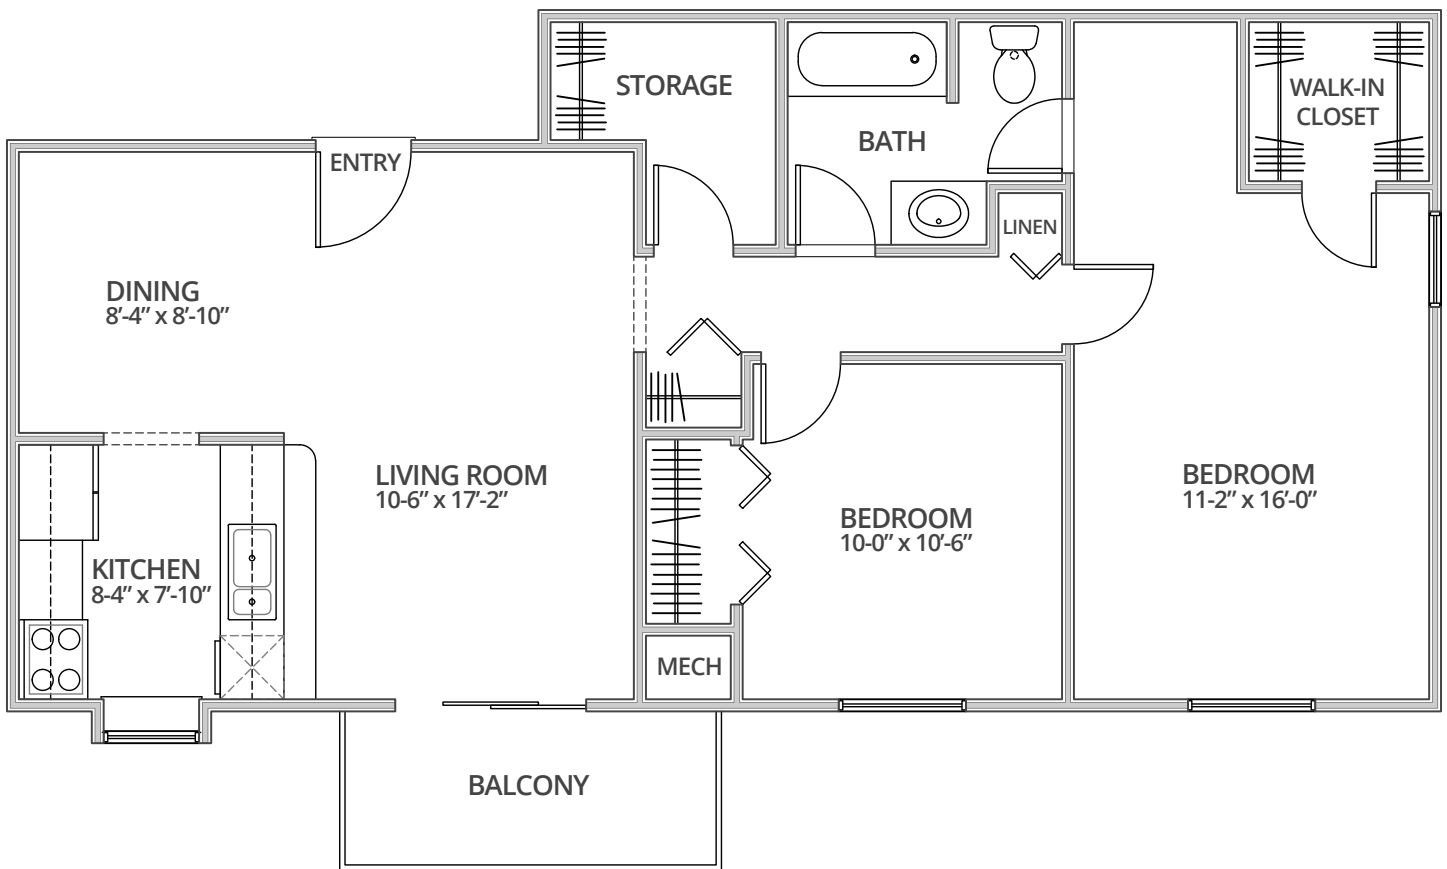

The Sylvan

2 Bedroom

1 Bath

925 Sq. Ft.*

**Square footage calculations were based on basic plan dimensions and may vary from the actual square footage of specific as built apartments.*