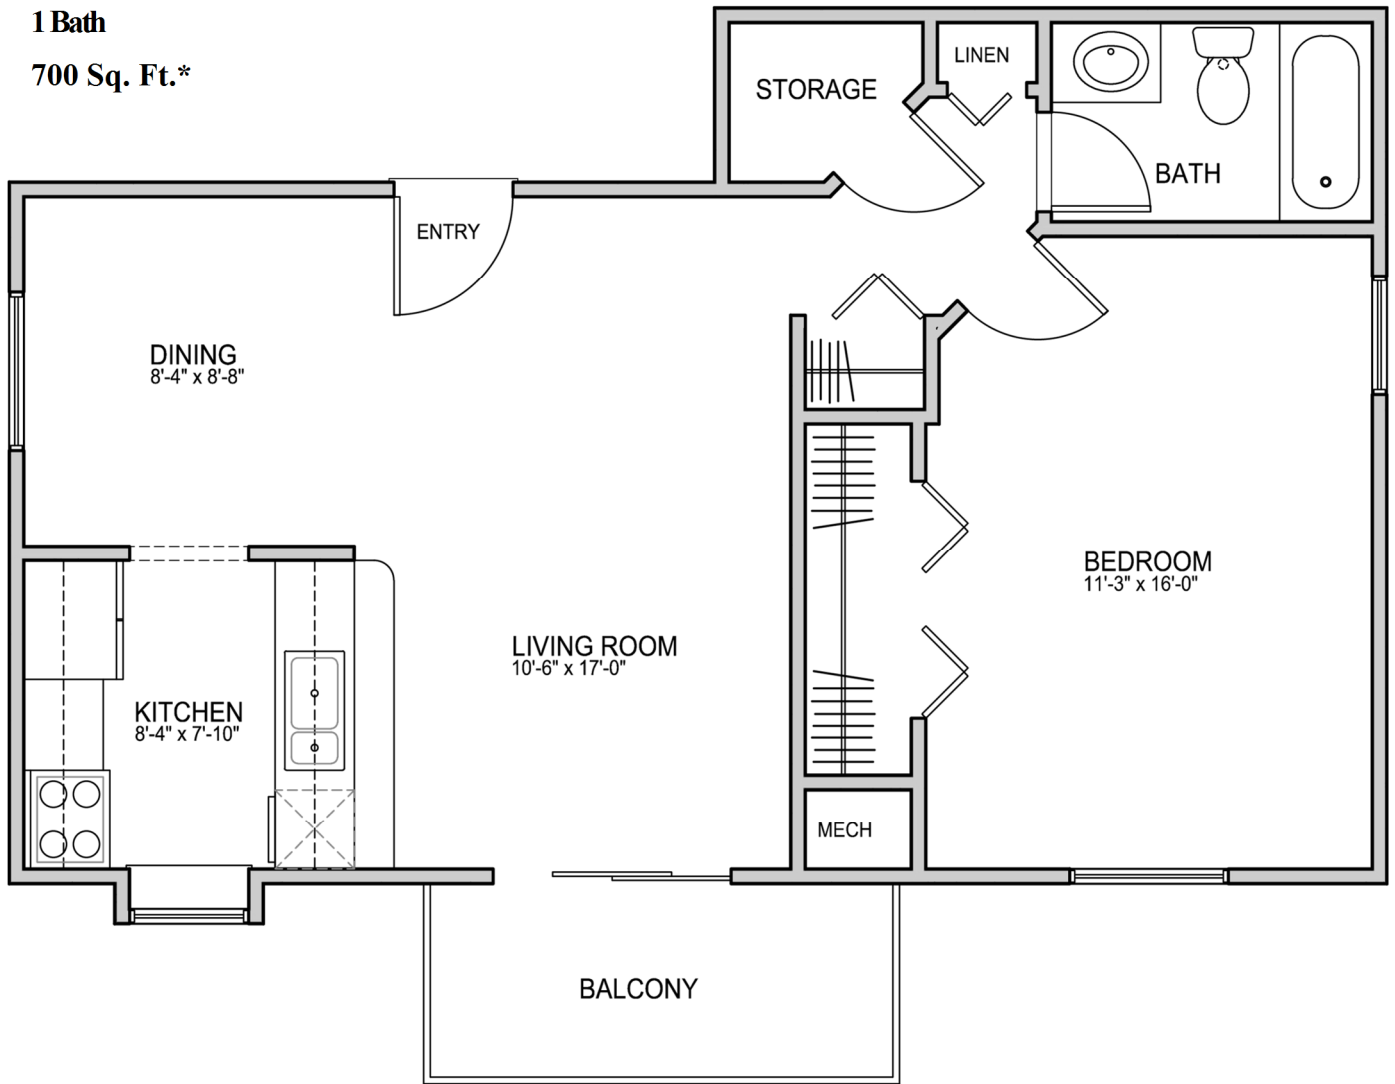

The Crescent

1 Bedroom

1 Bath

700 Sq. Ft.*

*Square footage calculations were based on basic plan dimensions and may vary from the actual square footage of specific as built apartments.