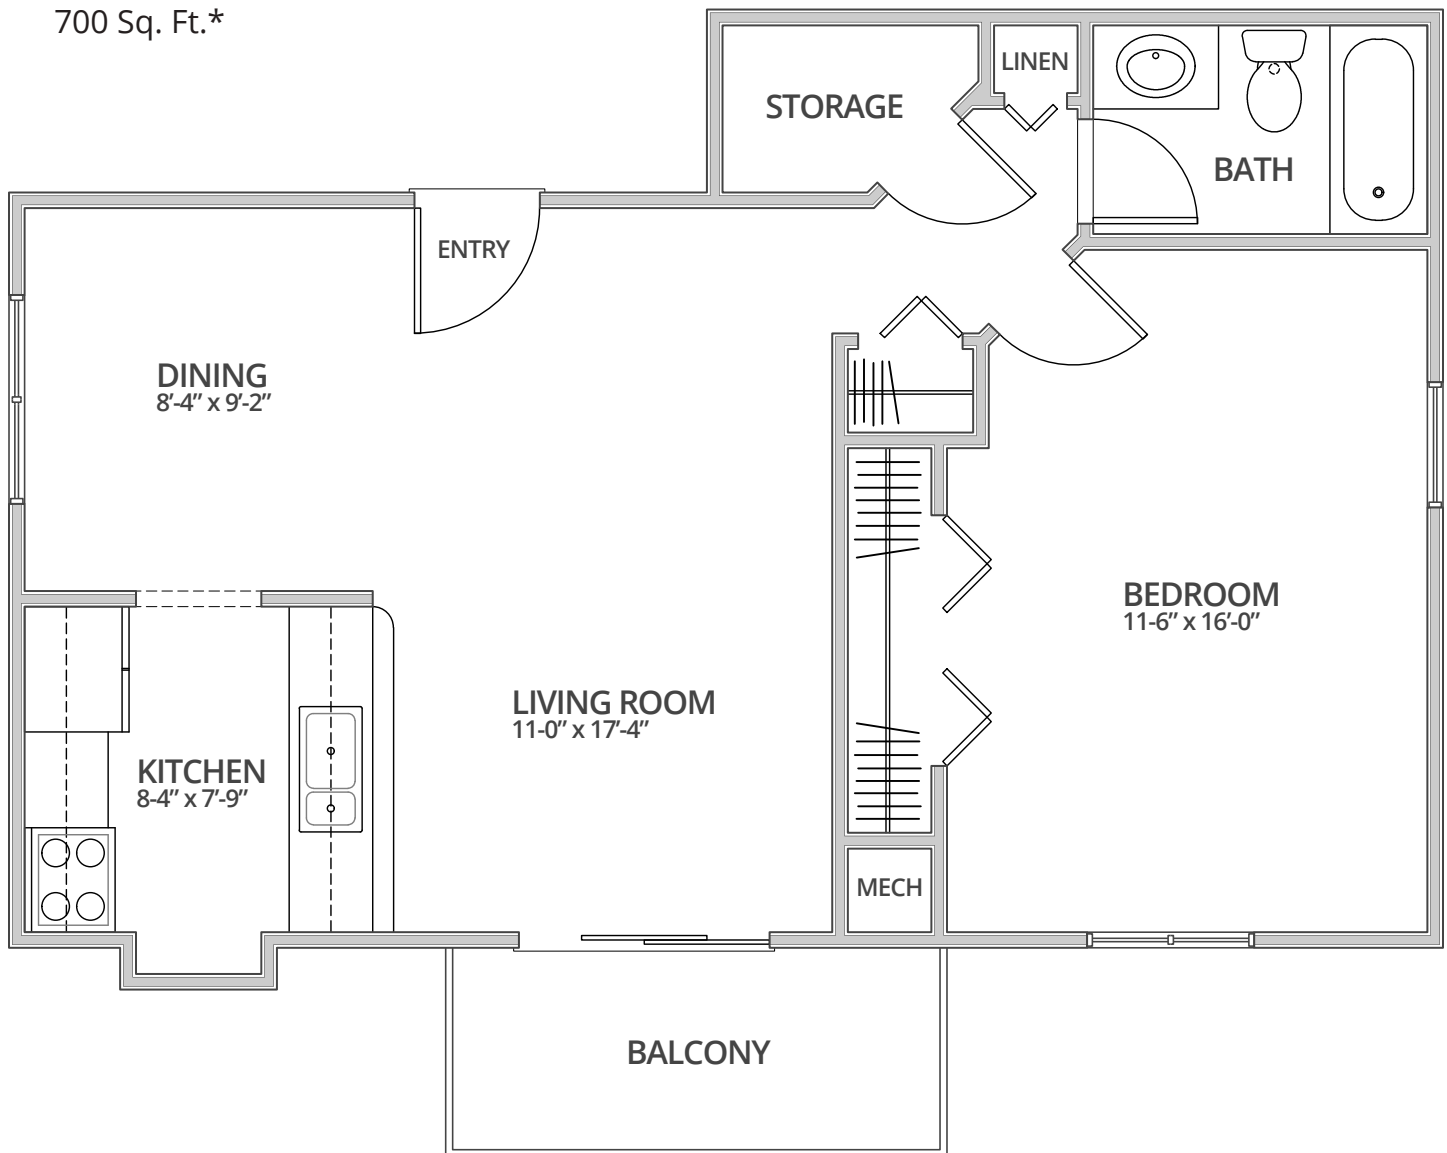

## The Crescent

1 Bedroom  
1 Bathroom  
700 Sq. Ft.\*

*\*Square footage calculations were based on basic plan dimensions and may vary from the actual square footage of specific as built apartments.*