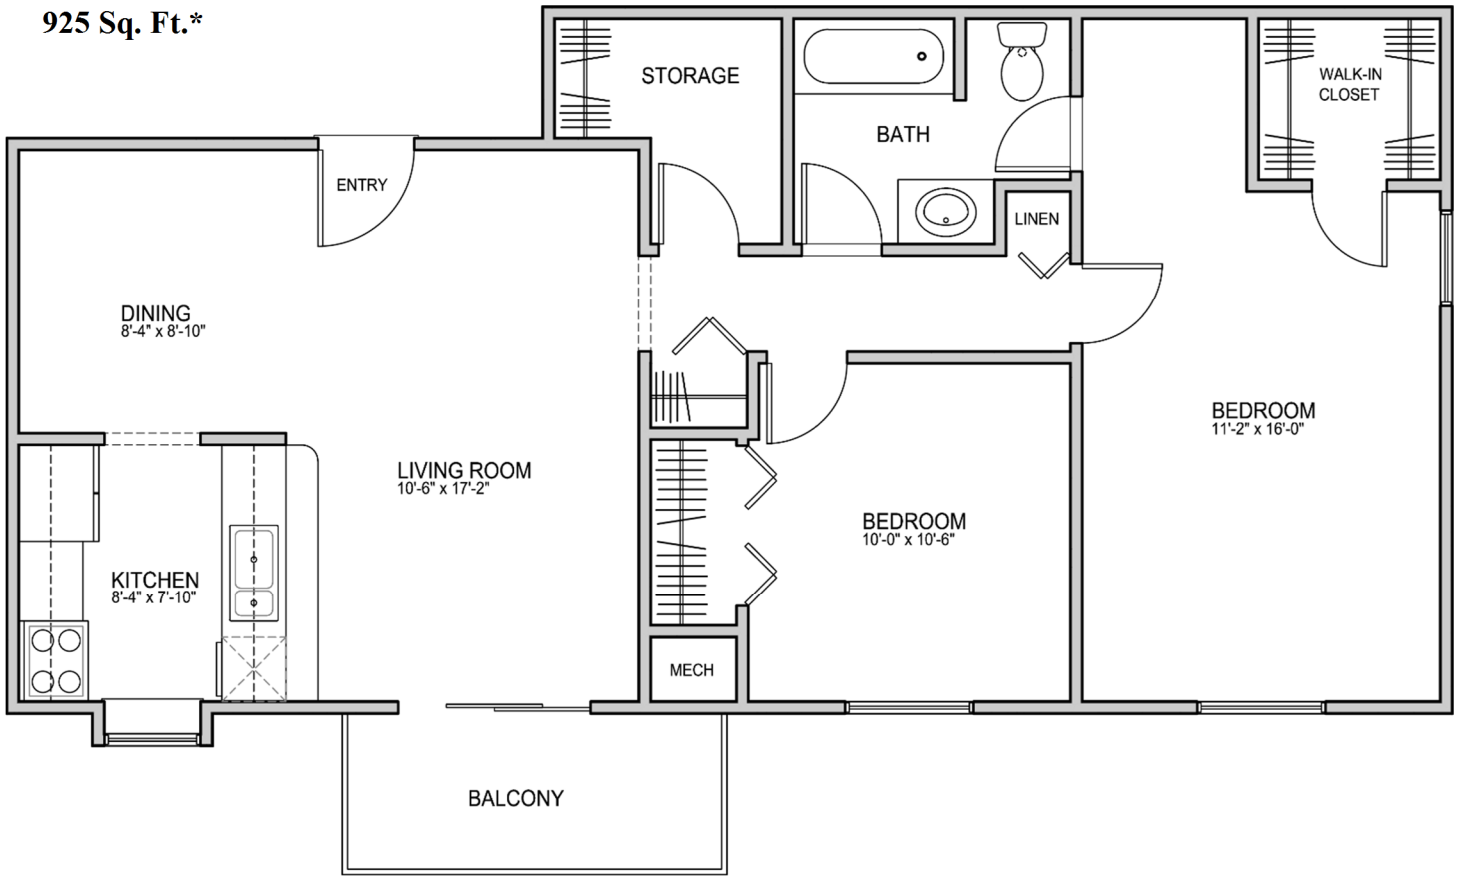

Glengarry Park
APARTMENT HOMES

The Sylvan

2 Bedroom

1 Bath

925 Sq. Ft.*

*Square footage calculations were based on basic plan dimensions and may vary from the actual square footage of specific as built apartments.