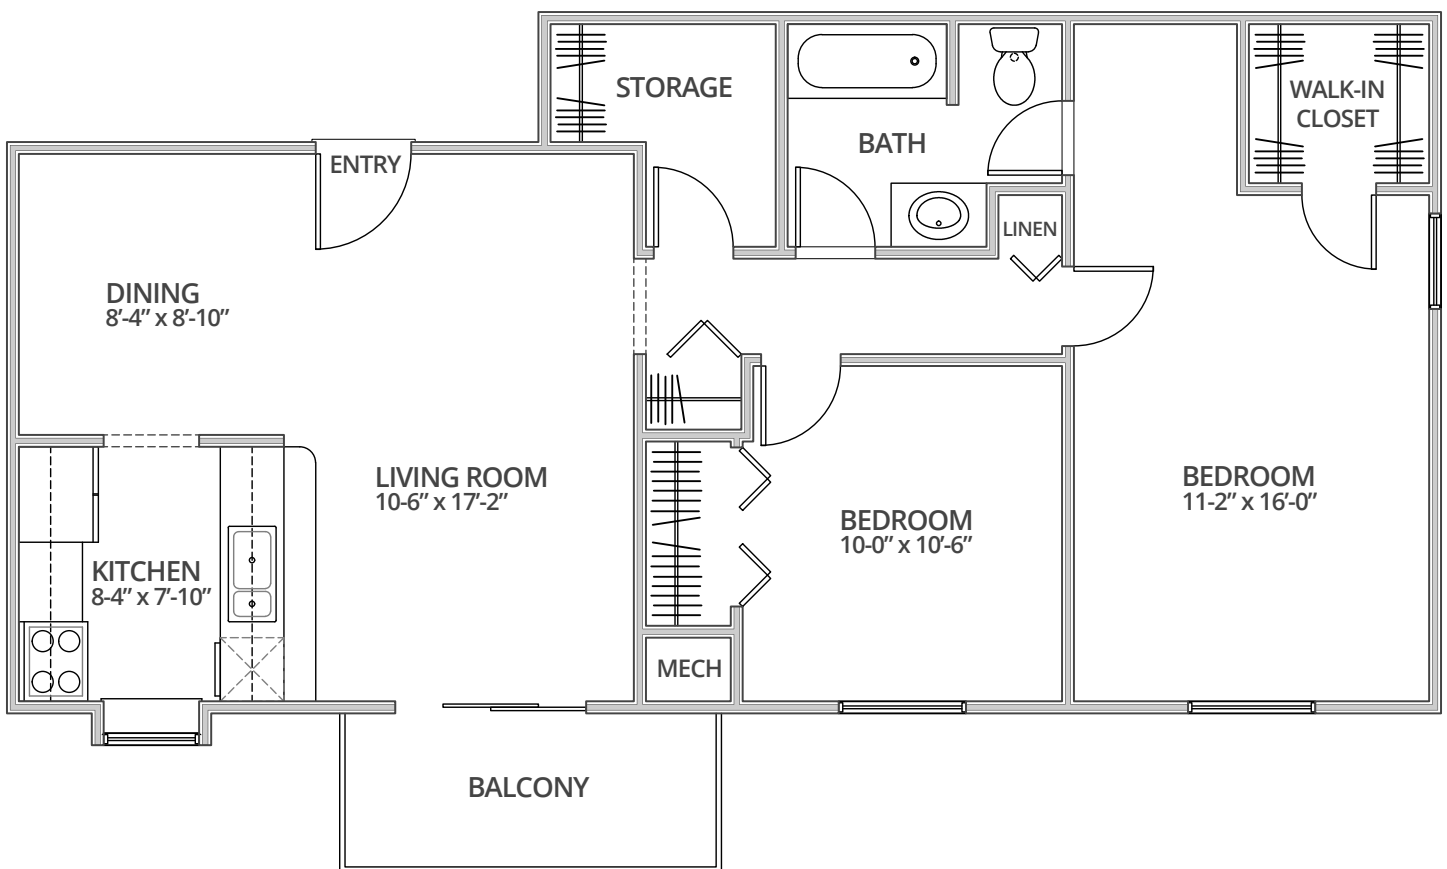

The Sylvan

2 Bedroom

1 Bath

925 Sq. Ft.*

**Square footage calculations were based on basic plan dimensions and may vary from the actual square footage of specific as built apartments.*