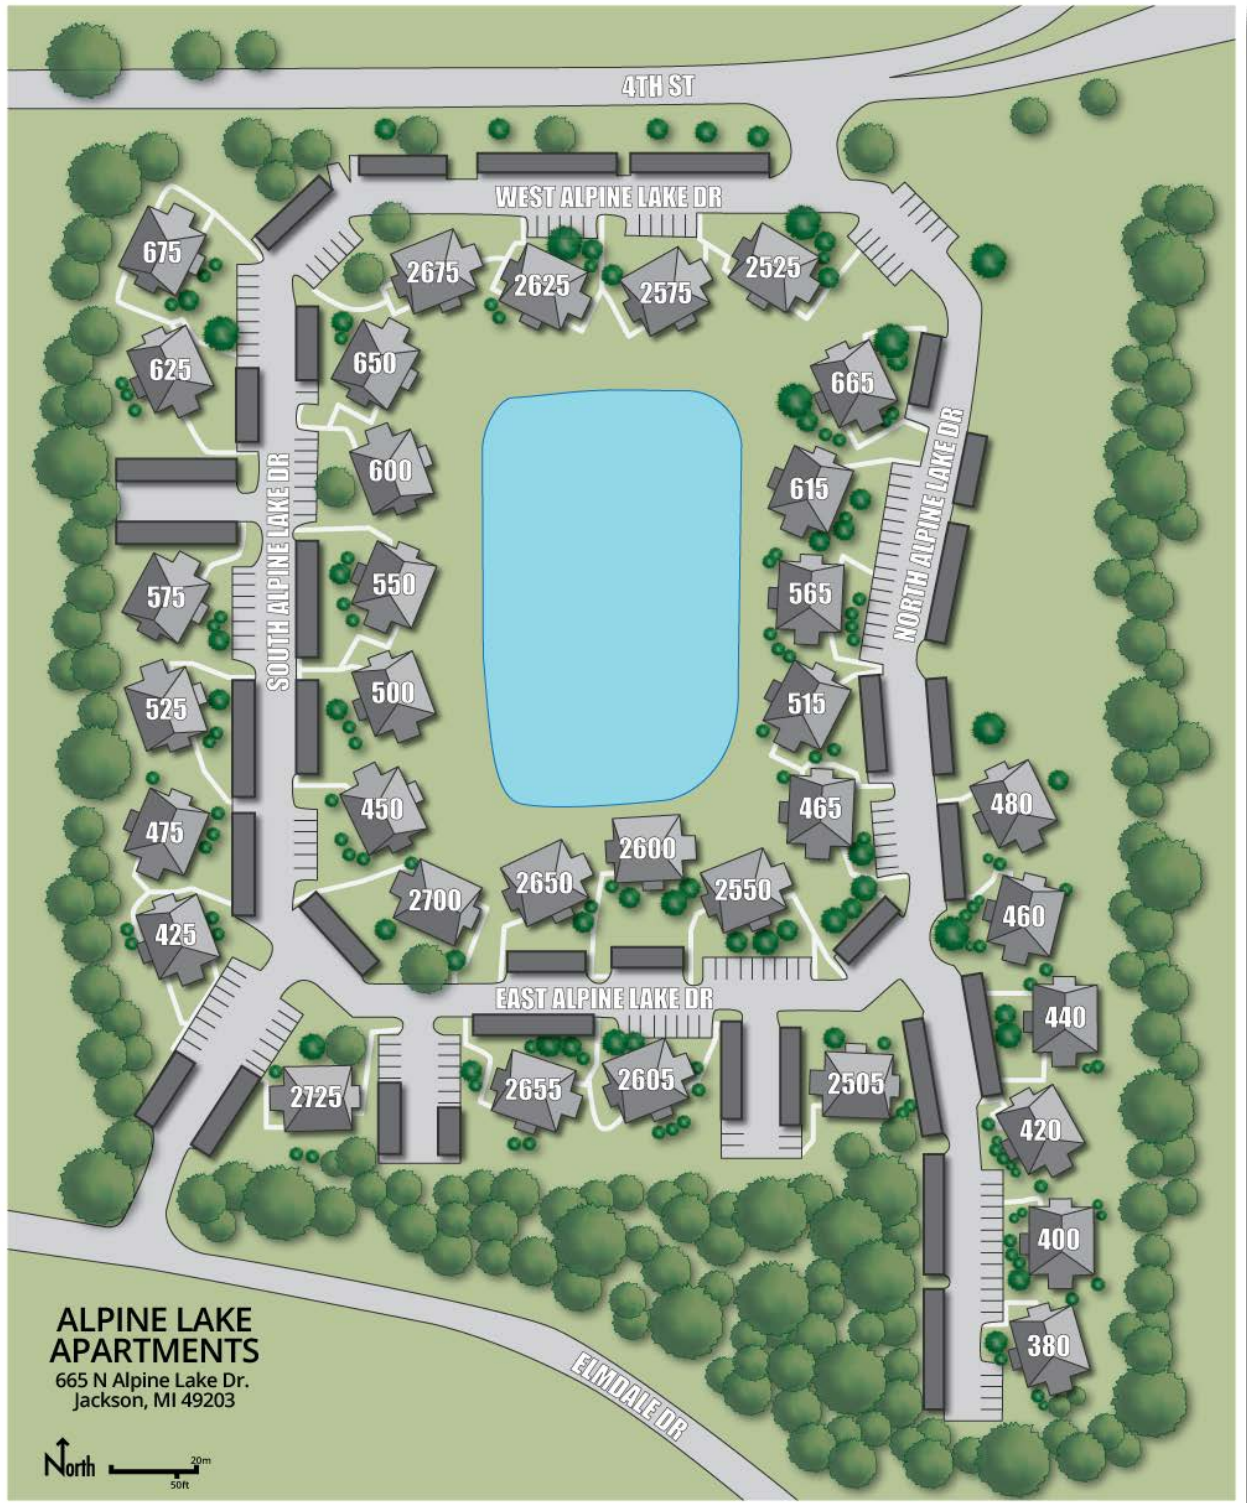

# ALPINE LAKE APARTMENTS

**ALPINE LAKE  
APARTMENTS**  
665 N Alpine Lake Dr.  
Jackson, MI 49203

665 N. Alpine Lake Drive – Jackson, MI 49203  
P (517) 782-5558 – F (517) 782-9832  
[www.peak-management.com/alpinelake](http://www.peak-management.com/alpinelake)