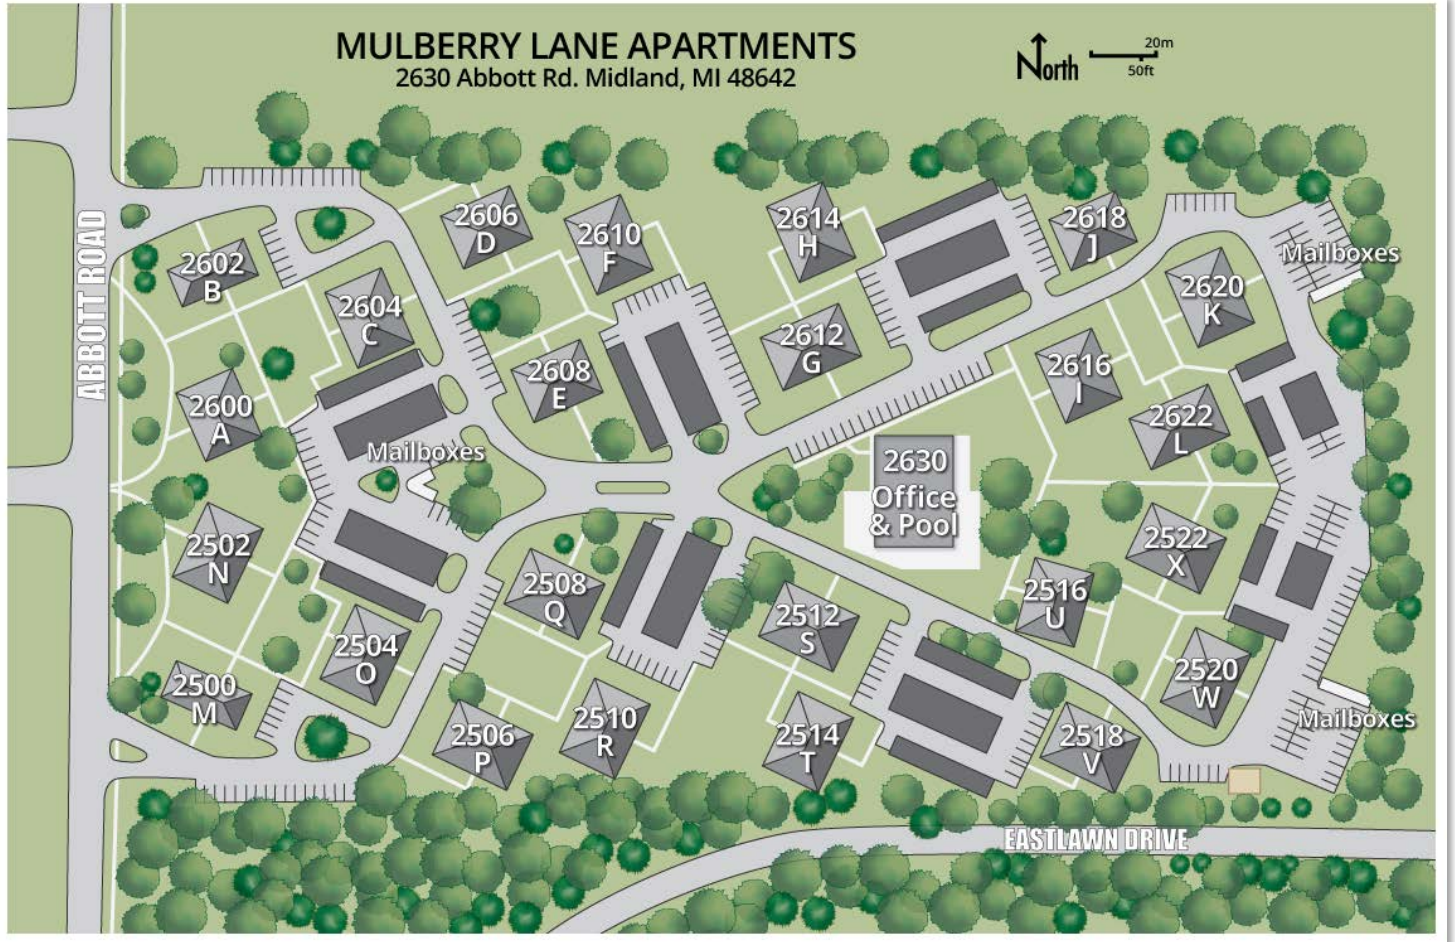

# Mulberry Lane

APARTMENT HOMES

2630 Abbott Road – Midland, MI 48642  
P (989) 835-8371 – F (989) 835-4083  
[www.peak-management.com/mulberrylane](http://www.peak-management.com/mulberrylane)