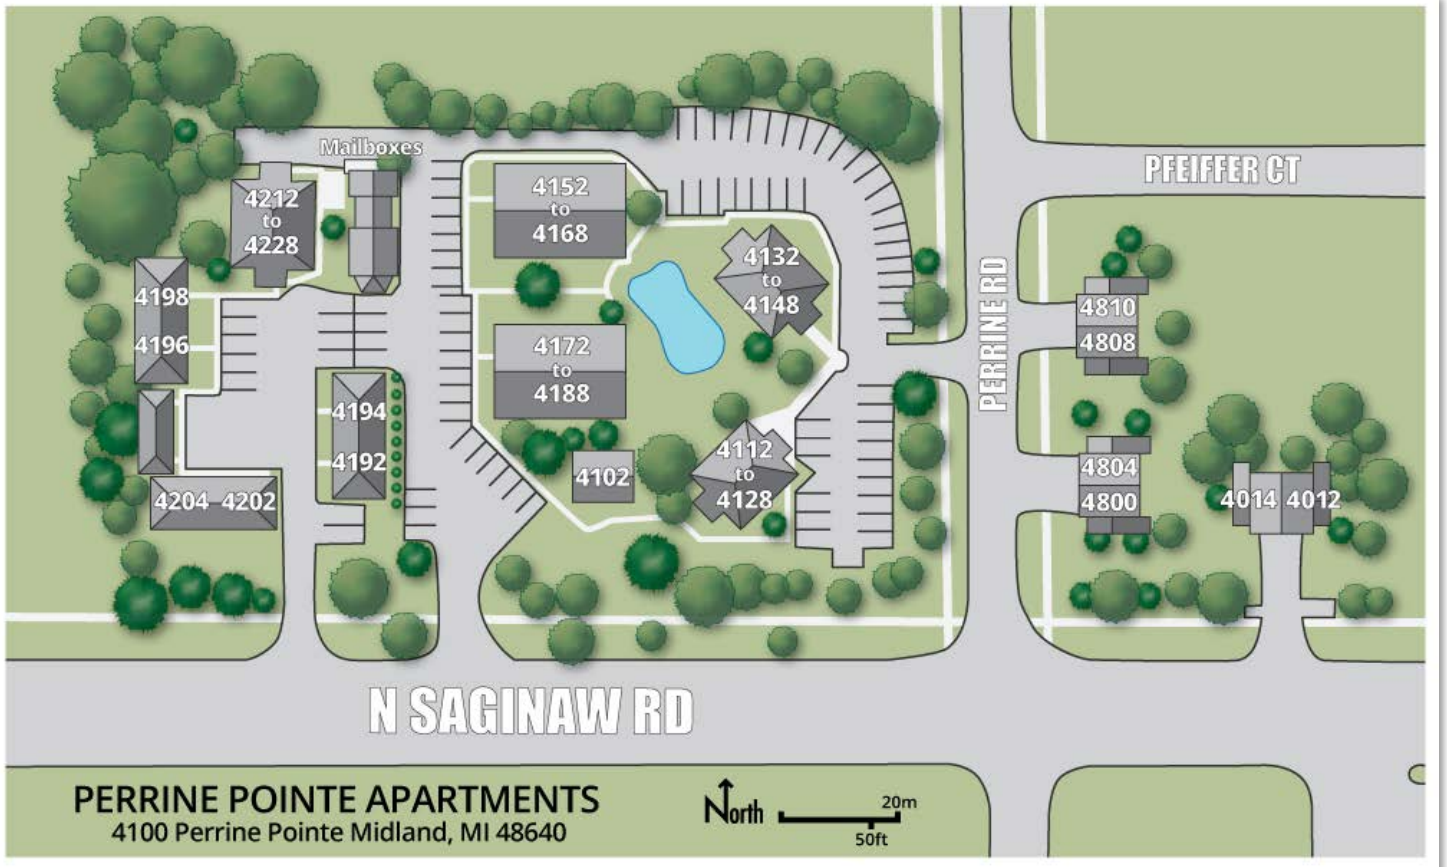

PERRINE POINTE

APARTMENT HOMES

4100 Perrine Pointe – Midland, MI 48640
P (989) 948-5365 – F (989) 835-4083
www.peak-management.com/perrinepointe