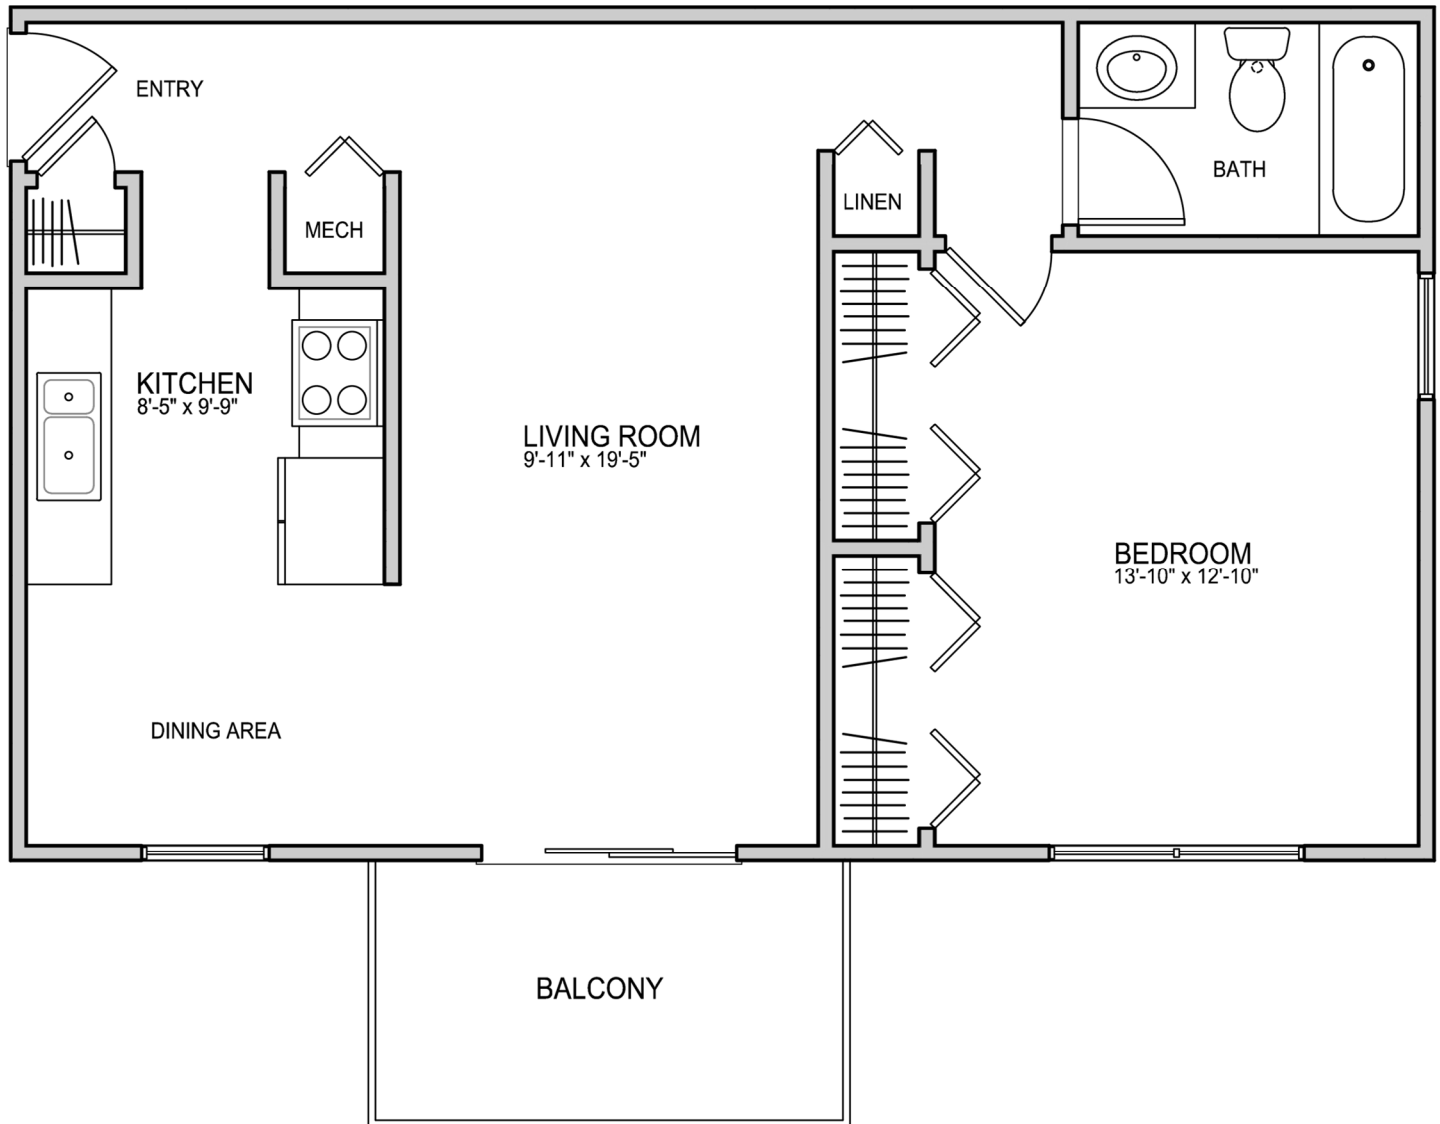

Mulberry Lane

APARTMENT HOMES

The Abbott

1 Bedroom

1 Bath

675 Sq. Ft.*

*Square footage calculations were based on basic plan dimensions and may vary from the actual square footage of specific as built apartments.