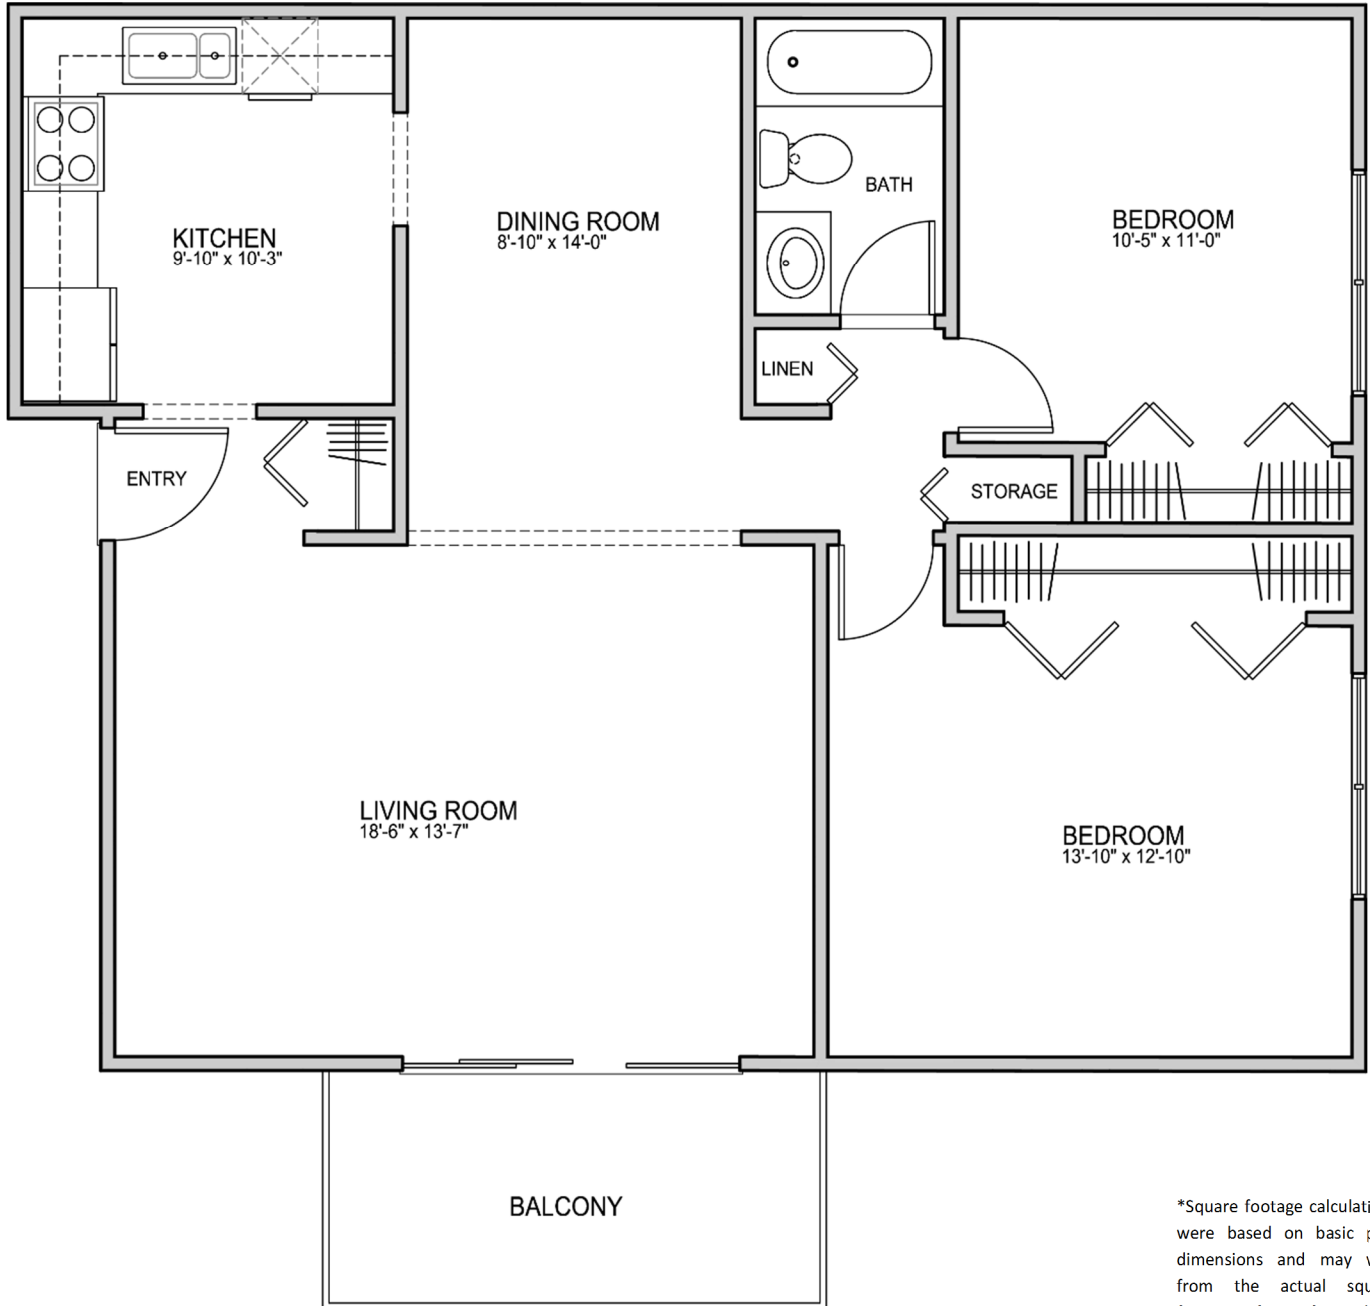

Mulberry Lane

APARTMENT HOMES

The Bedford

2 Bedroom

1 Bath

975 Sq. Ft.*

*Square footage calculations were based on basic plan dimensions and may vary from the actual square footage of specific as built apartments.