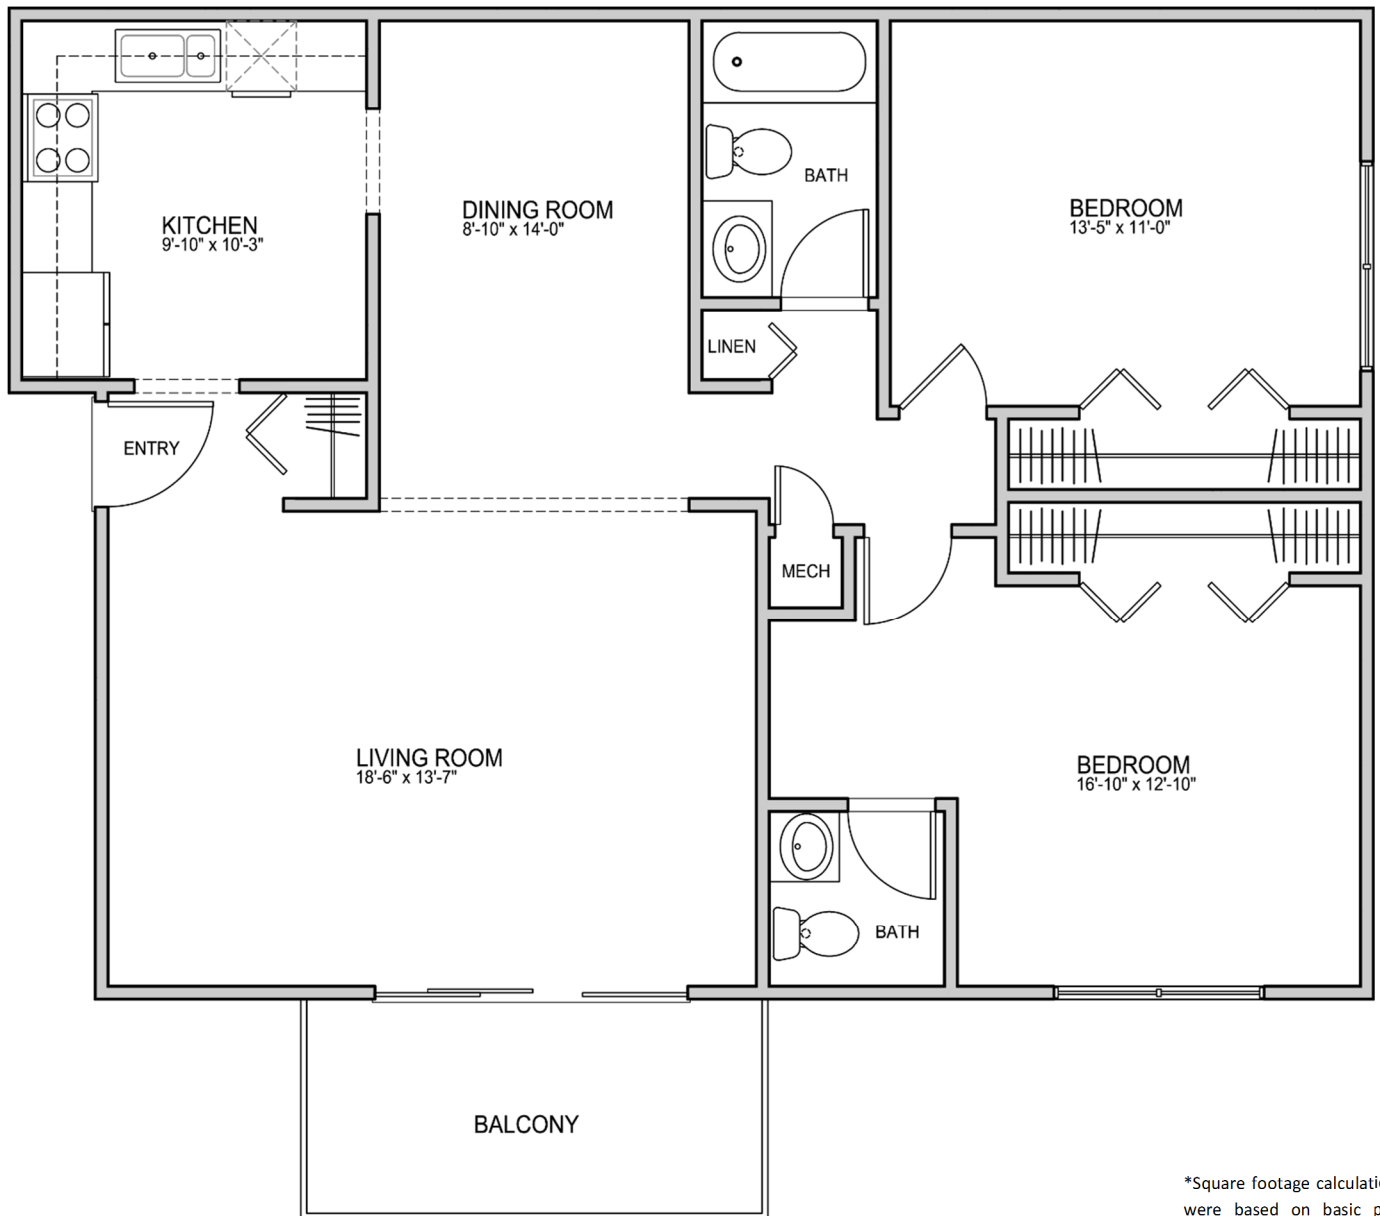

Mulberry Lane

APARTMENT HOMES

The Bristol

2 Bedroom

1 1/2 Baths

1060 Sq. Ft.*

*Square footage calculations were based on basic plan dimensions and may vary from the actual square footage of specific as built apartments.