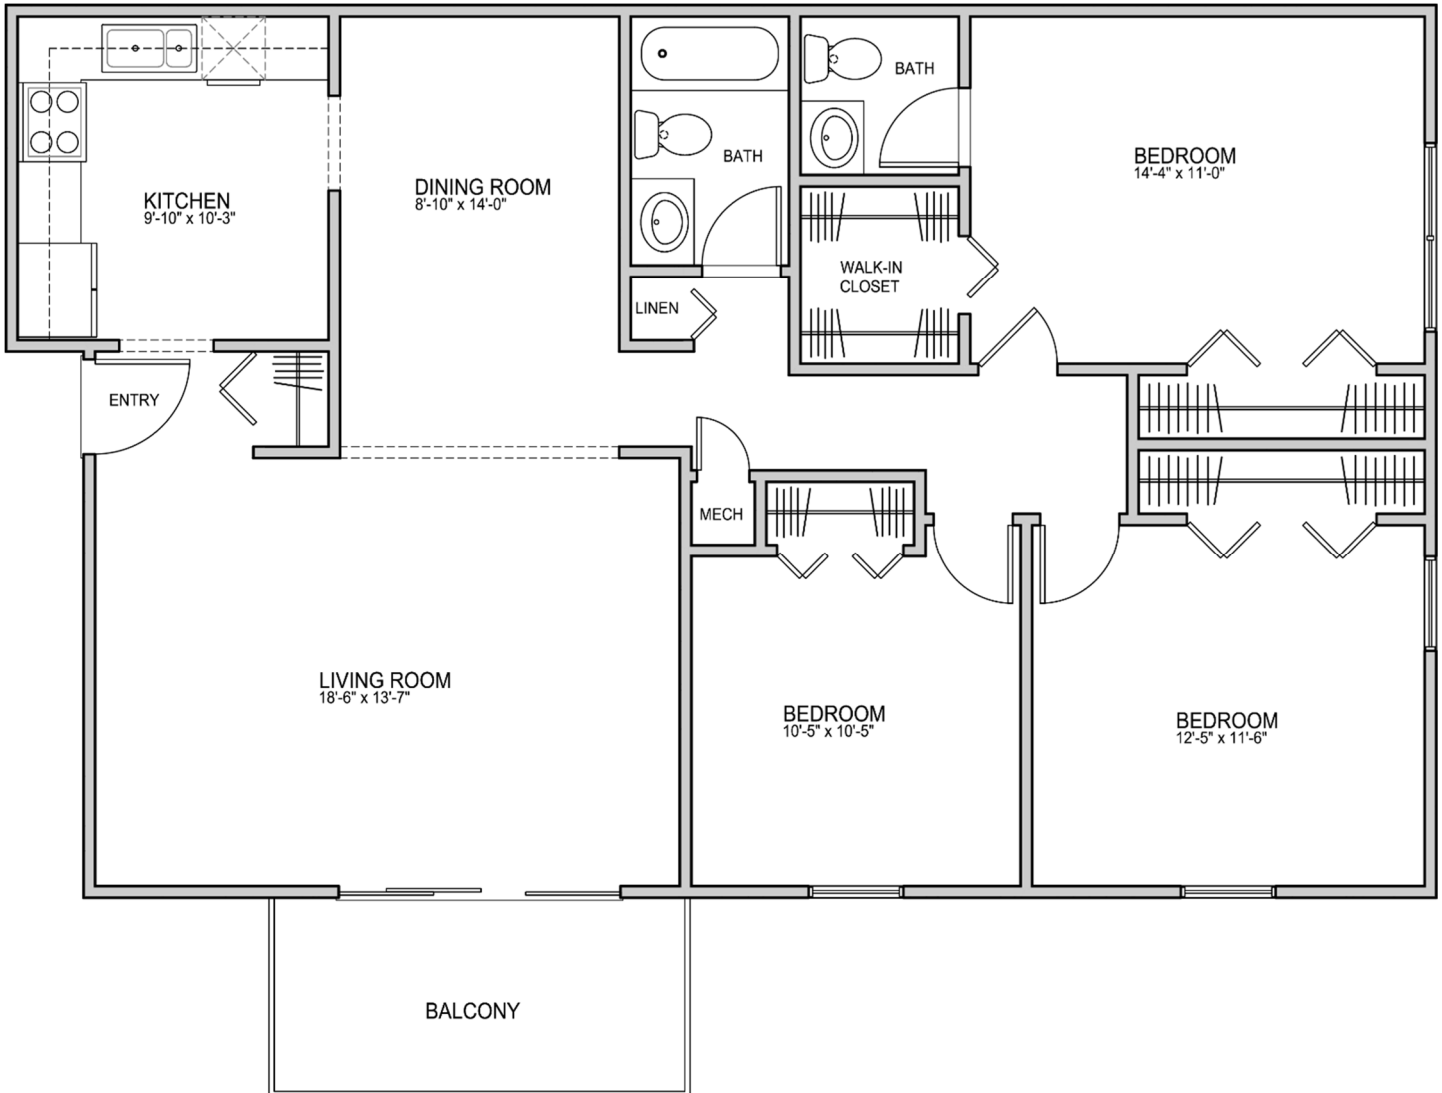

## The Chelsea

3 Bedroom

1 1/2 Baths

1240 Sq. Ft.\*

\*Square footage calculations were based on basic plan dimensions and may vary from the actual square footage of specific as built apartments.

2630 Abbott Road – Midland, MI 48642  
P (989) 835-8371 – F (989) 835-4083  
[www.peak-management.com/mulberrylane](http://www.peak-management.com/mulberrylane)