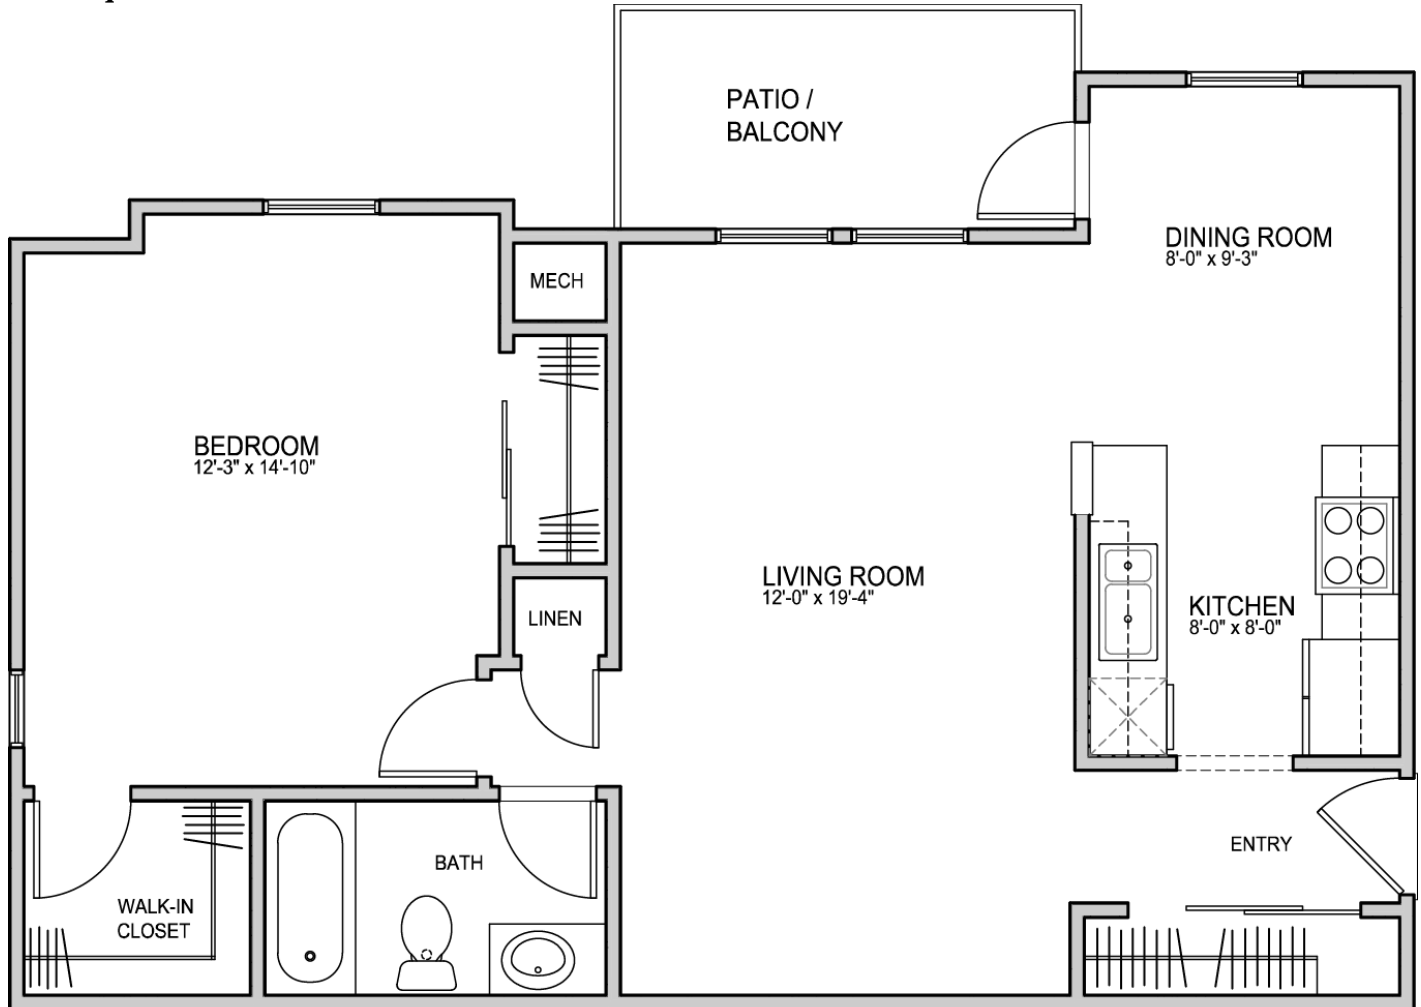

# OXFORD PLACE

APARTMENTS

## The Concord

1 Bedroom

1 Bath

770 Sq. Ft.\*

\*Square footage calculations were based on basic plan dimensions and may vary from the actual square footage of specific as built apartments.

2143 43<sup>rd</sup> Street – Grand Rapids, MI 49508  
P (616) 455-0140 – F (616) 455-2676  
[www.peak-management.com/oxfordplace](http://www.peak-management.com/oxfordplace)