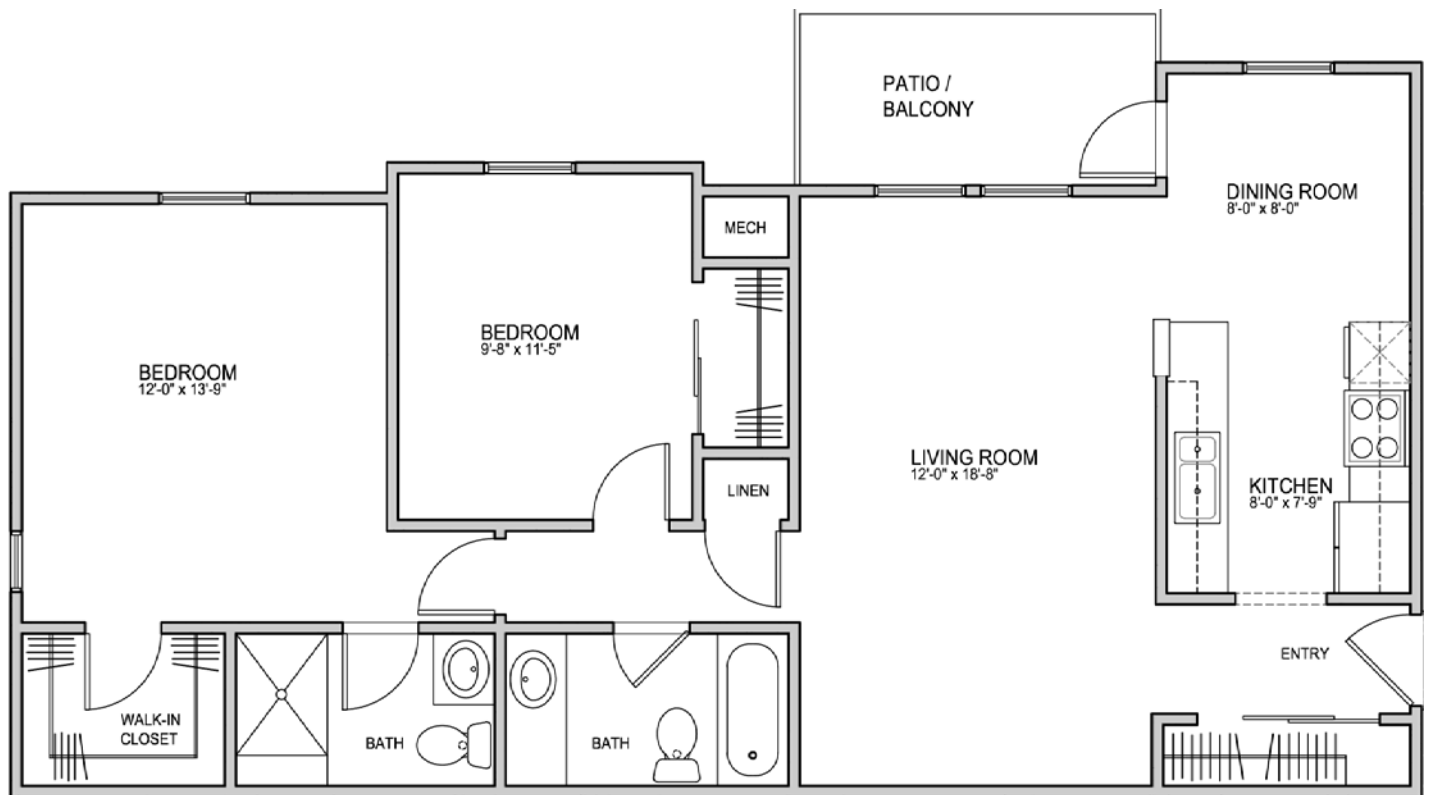

OXFORD PLACE APARTMENTS

The Greenwich

2 Bedroom

2 Bath

975 Sq. Ft.*

*Square footage calculations were based on basic plan dimensions and may vary from the actual square footage of specific as built apartments.