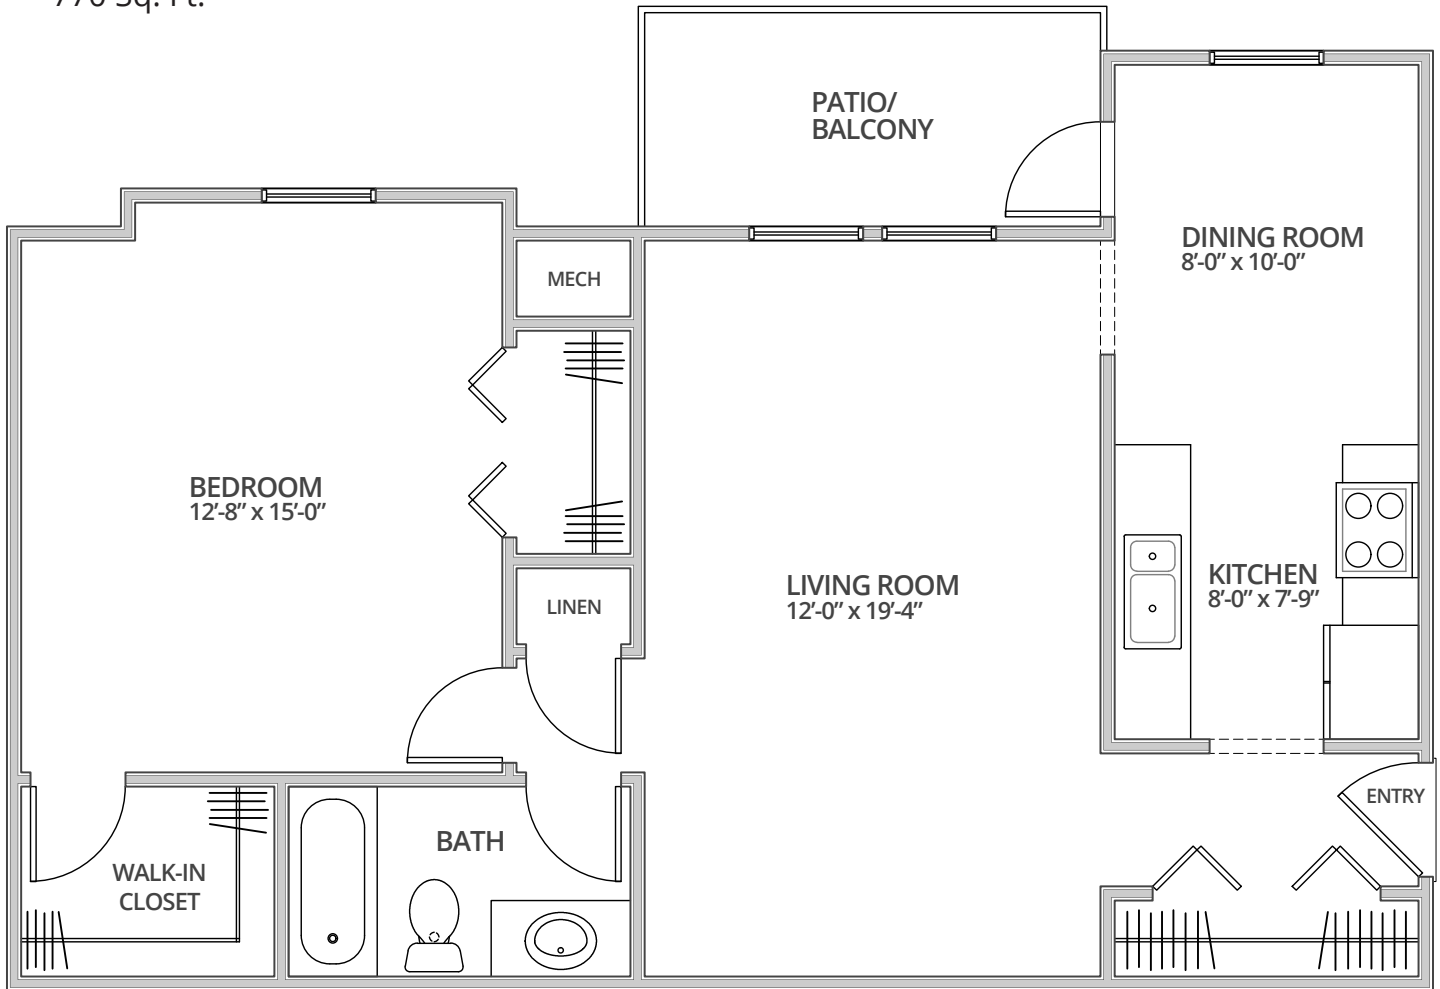

OXFORD PLACE APARTMENTS

The Concord

1 Bedroom

1 Bath

770 Sq. Ft.*

**Square footage calculations were based on basic plan dimensions and may vary from the actual square footage of specific as built apartments.*