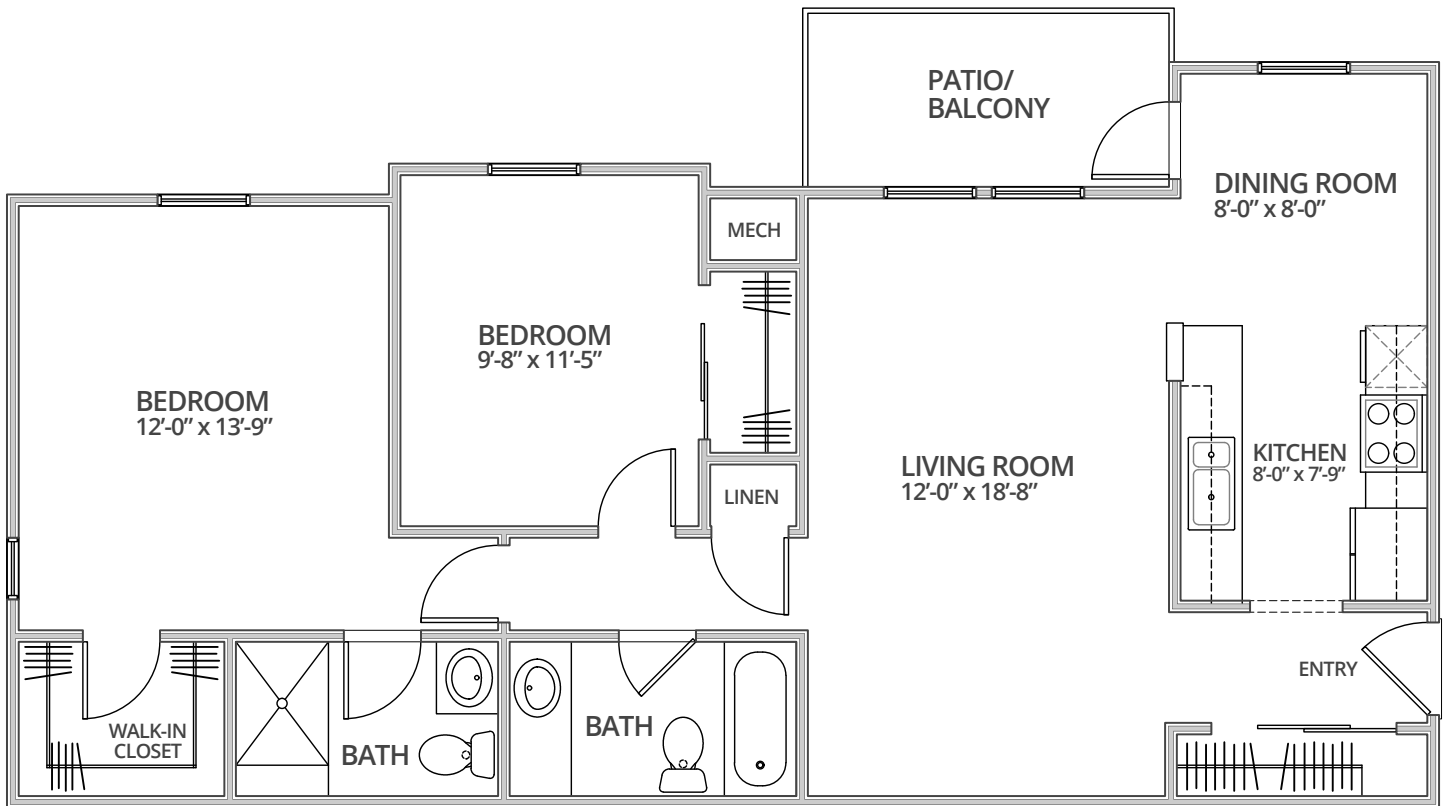

# OXFORD PLACE APARTMENTS

## The Greenwich

2 Bedroom

2 Bath

975 Sq. Ft.\*

*\*Square footage calculations were based on basic plan dimensions and may vary from the actual square footage of specific as built apartments.*

2143 43rd St SE – Grand Rapids, MI 49508  
P (616) 455-0140 – F (616) 455-2676  
[www.peak-management.com/oxford-place](http://www.peak-management.com/oxford-place)