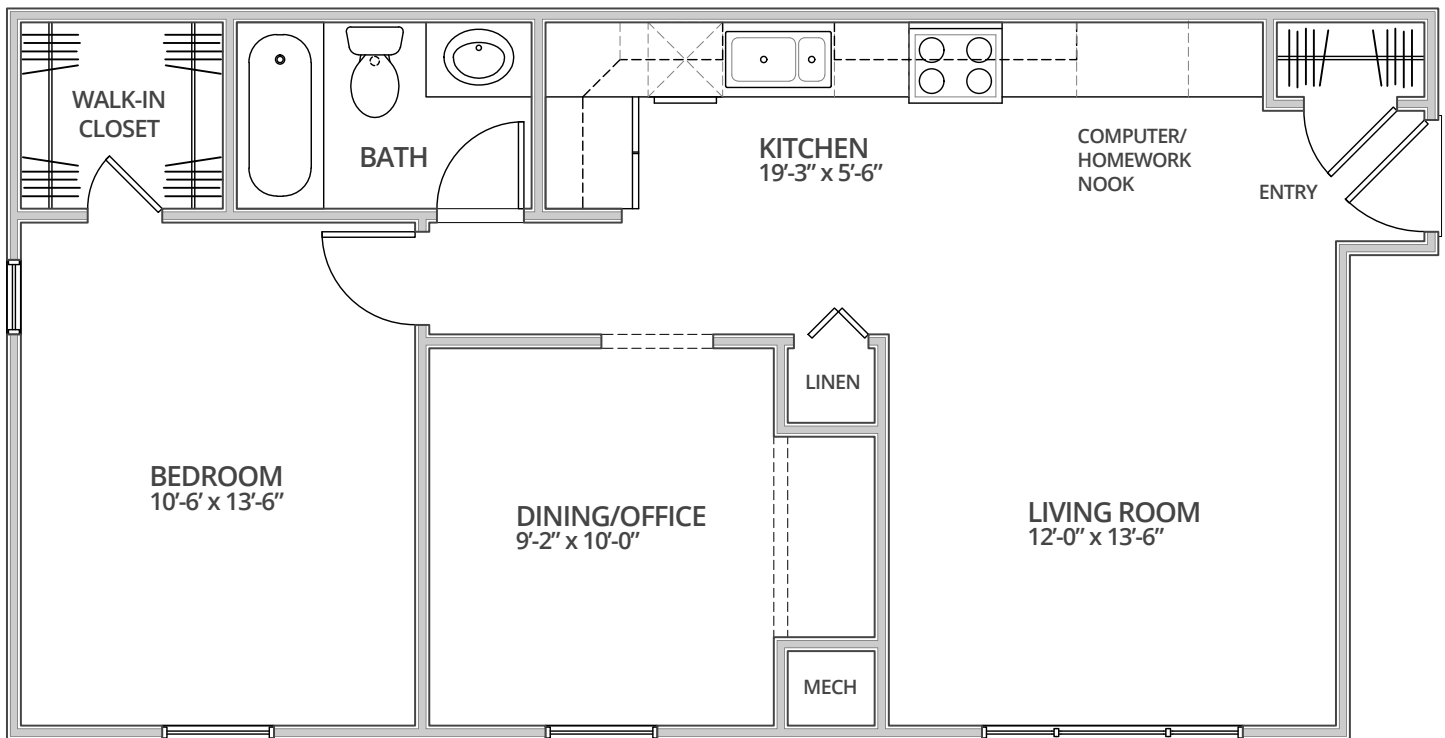

## The New Haven

1 Bedroom

1 Bath

725 Sq. Ft.\*

*\*Square footage calculations were based on basic plan dimensions and may vary from the actual square footage of specific as built apartments.*

2143 43rd St SE – Grand Rapids, MI 49508  
**P** (616) 455-0140 – **F** (616) 455-2676  
[www.peak-management.com/oxford-place](http://www.peak-management.com/oxford-place)