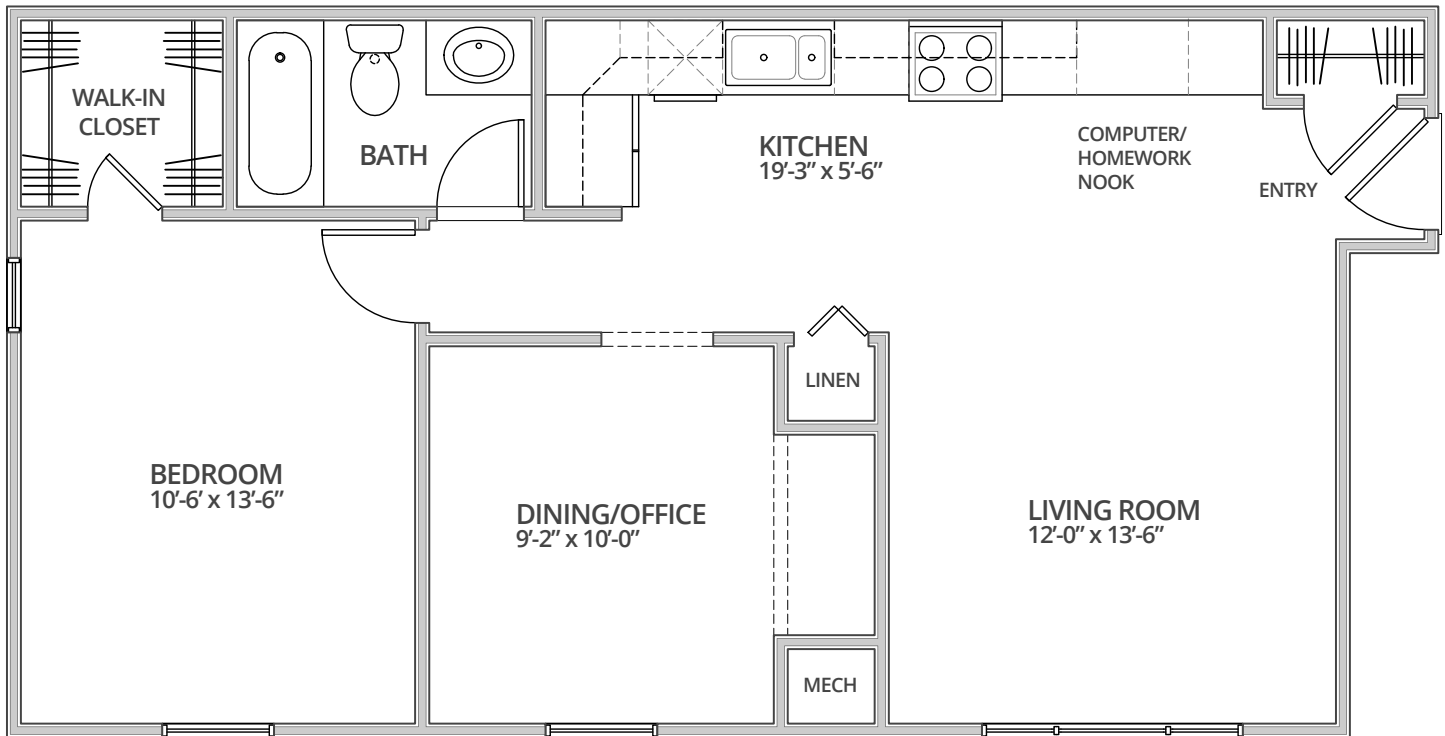

## The New Haven

1 Bedroom

1 Bath

725 Sq. Ft.\*

*\*Square footage calculations were based on basic plan dimensions and may vary from the actual square footage of specific as built apartments.*

2143 43rd St SE – Grand Rapids, MI 49508  
P (616) 455-0140 – F (616) 455-2676  
[www.peak-management.com/oxford-place](http://www.peak-management.com/oxford-place)