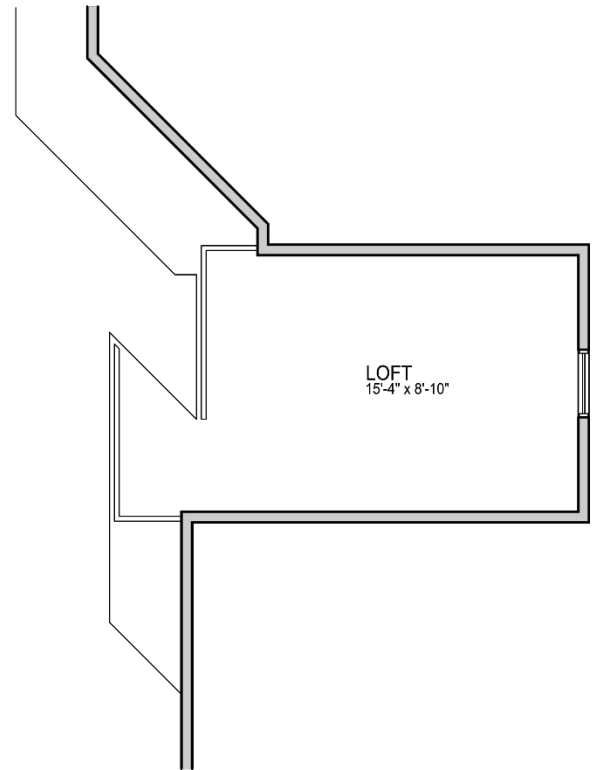

PERRINE POINTE

APARTMENT HOMES

The Cottage

2 Bedroom

1 Bath

935 Sq. Ft.*

*Square footage calculations were based on basic plan dimensions and may vary from the actual square footage of specific as built apartments.