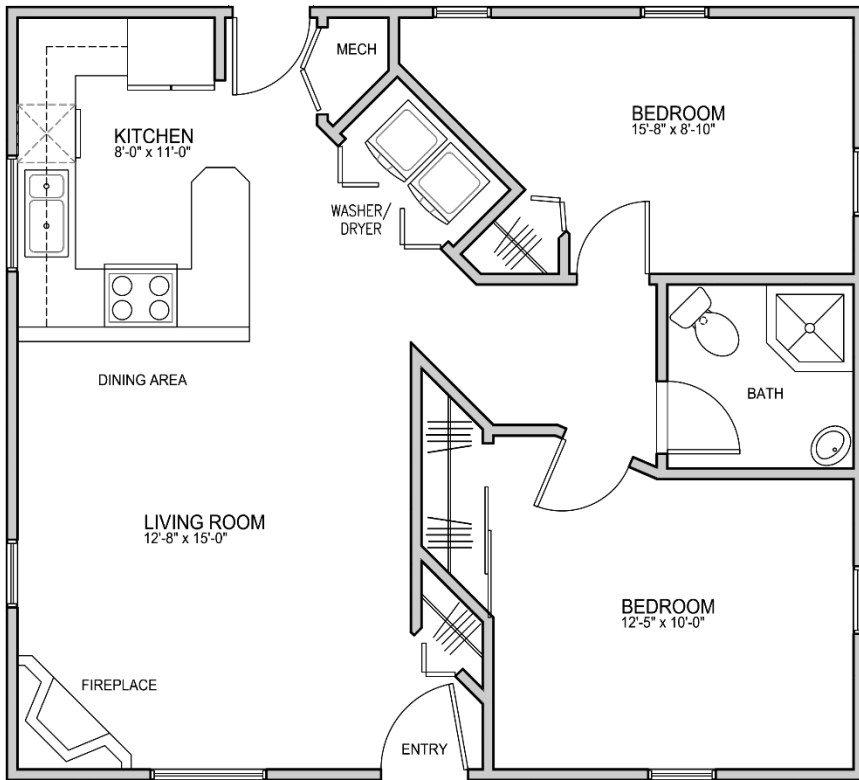

PERRINE POINTE

APARTMENT HOMES

The Cottage

2 Bedroom

1 Bath

935 Sq. Ft.*

*Square footage calculations were based on basic plan dimensions and may vary from the actual square footage of specific as built apartments.