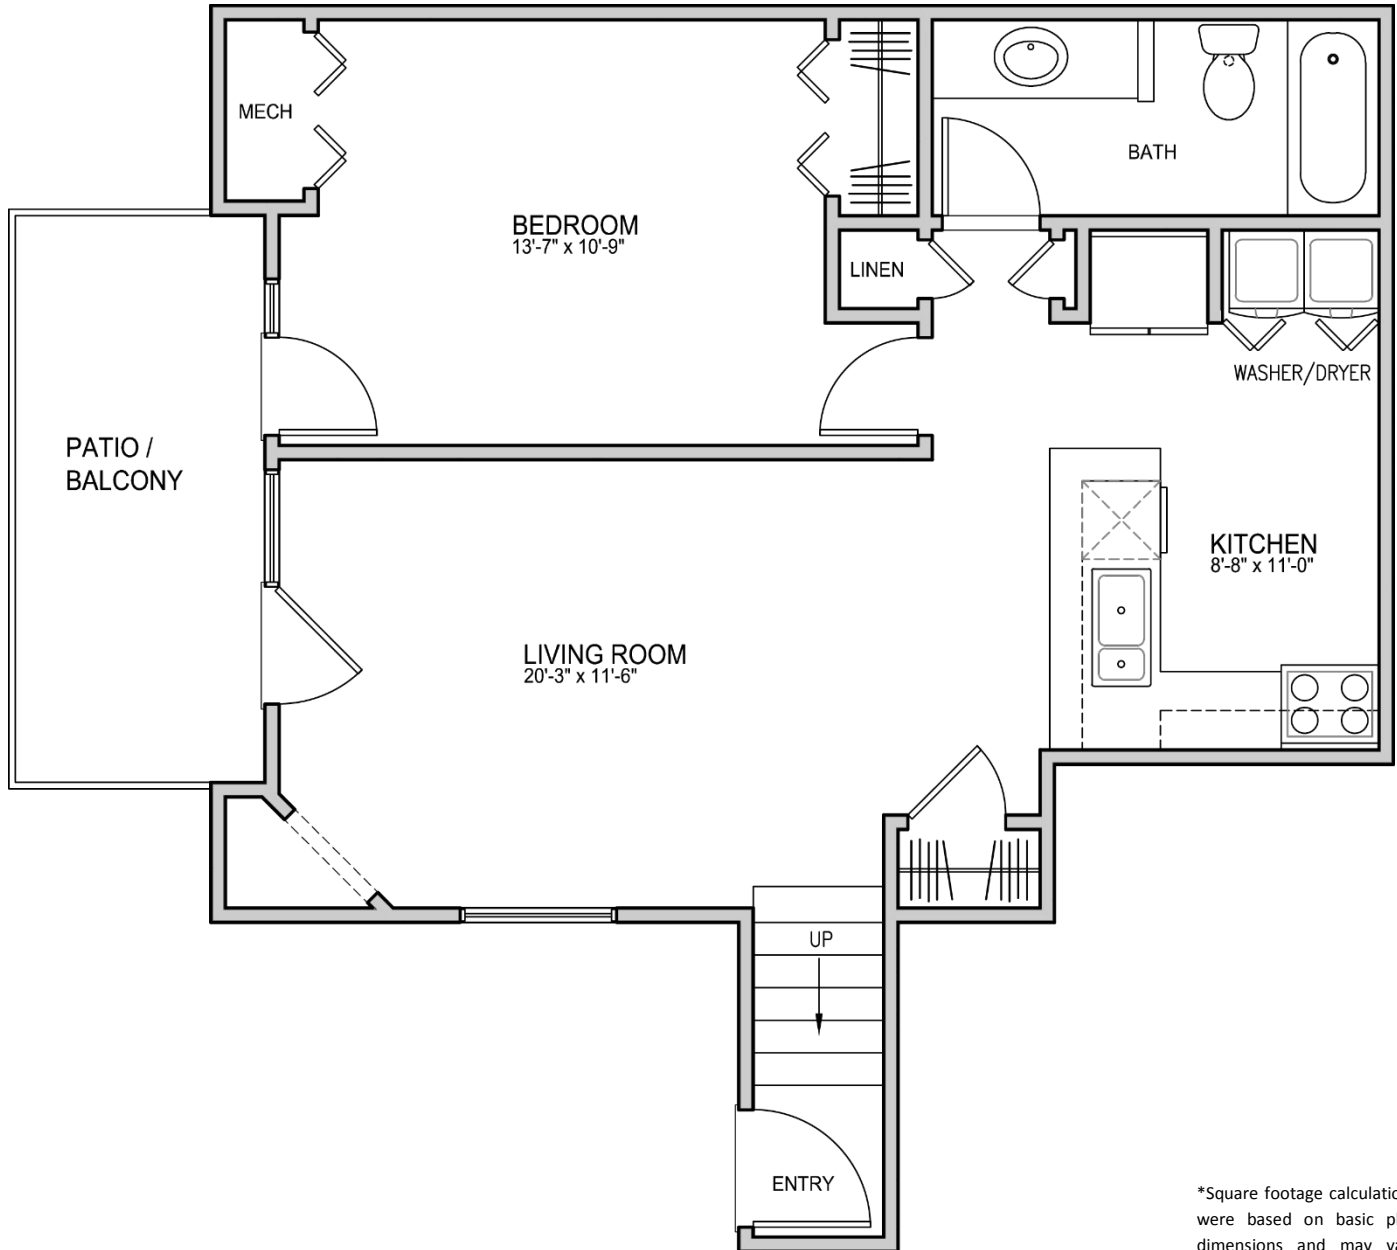

PERRINE POINTE

APARTMENT HOMES

The Luxury

1 Bedroom

1 Bath

700 Sq. Ft.*

*Square footage calculations were based on basic plan dimensions and may vary from the actual square footage of specific as built apartments.