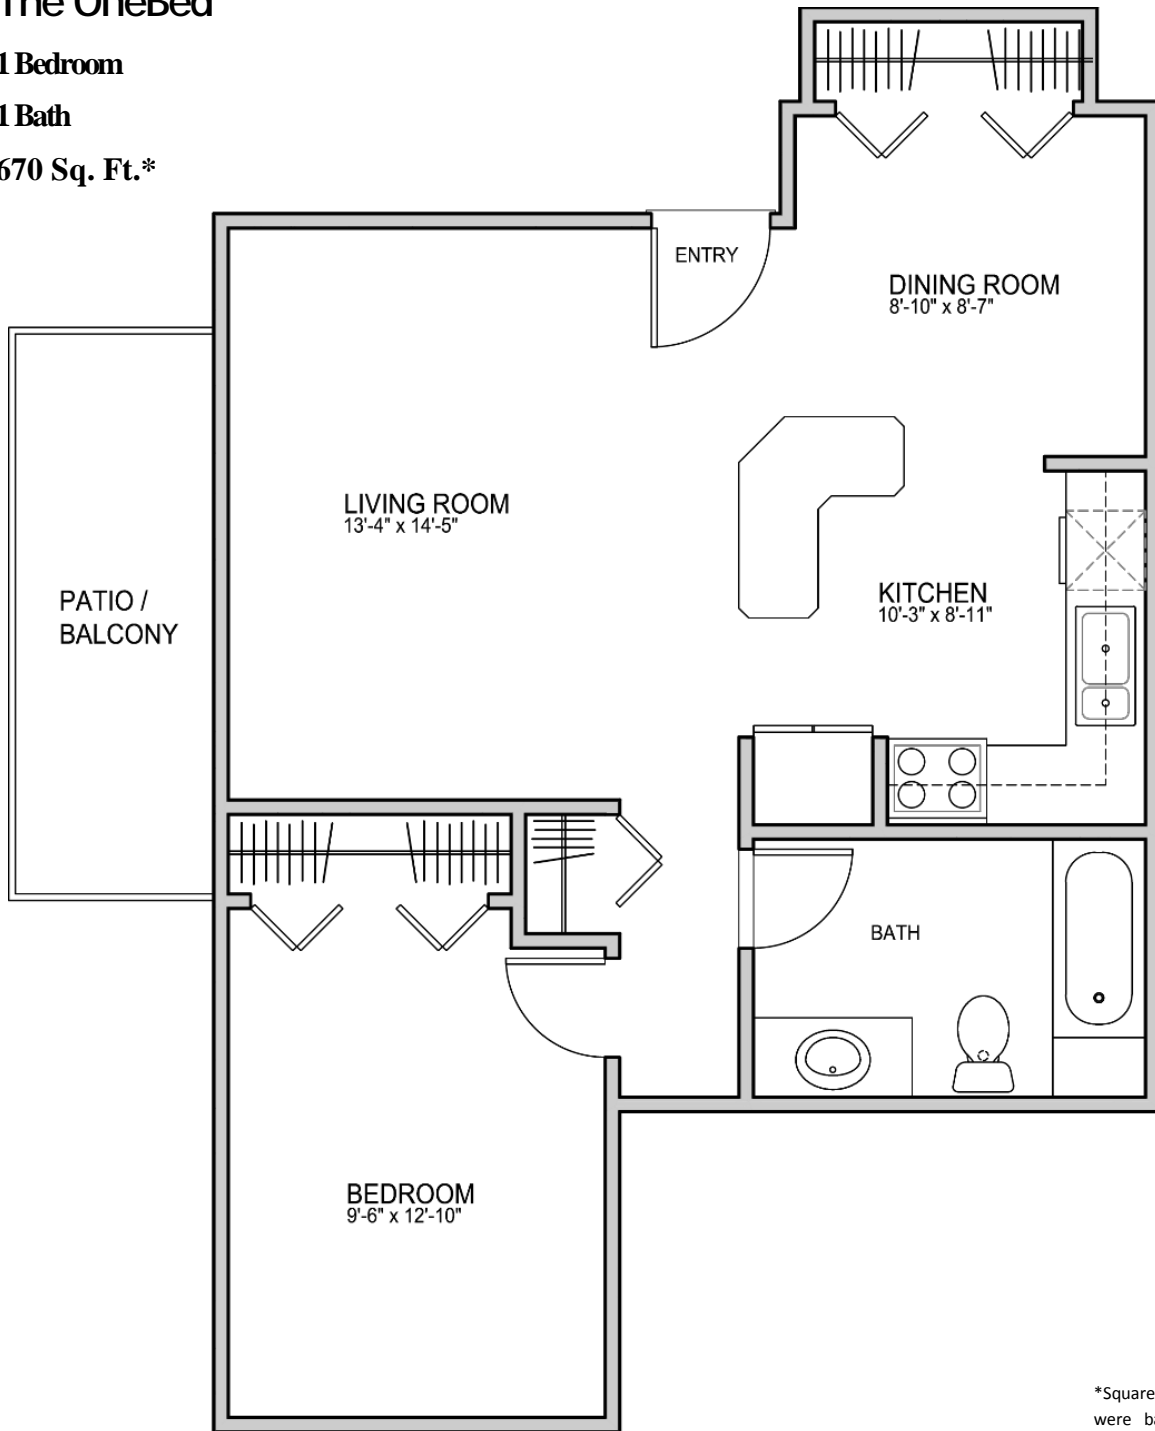

PERRINE POINTE

APARTMENT HOMES

The OneBed

1 Bedroom

1 Bath

670 Sq. Ft.*

*Square footage calculations were based on basic plan dimensions and may vary from the actual square footage of specific as built apartments.