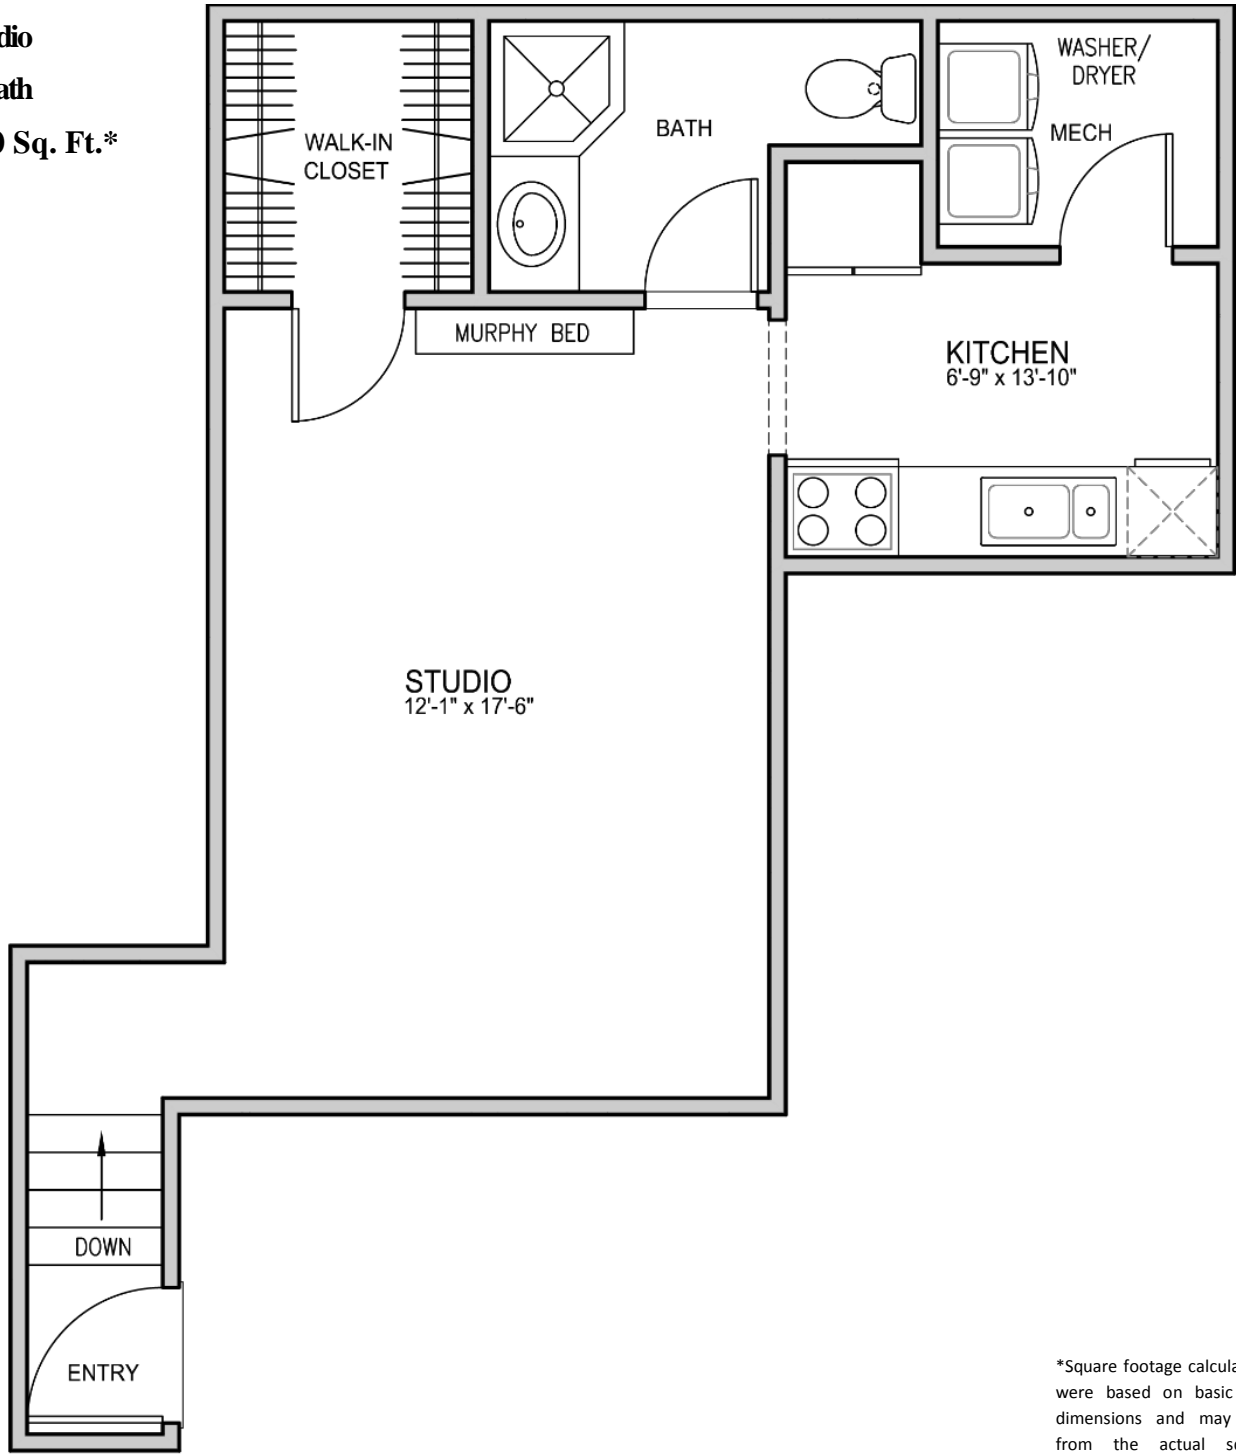

PERRINE POINTE

APARTMENT HOMES

The Studio

Studio

1 Bath

500 Sq. Ft.*

*Square footage calculations were based on basic plan dimensions and may vary from the actual square footage of specific as built apartments.