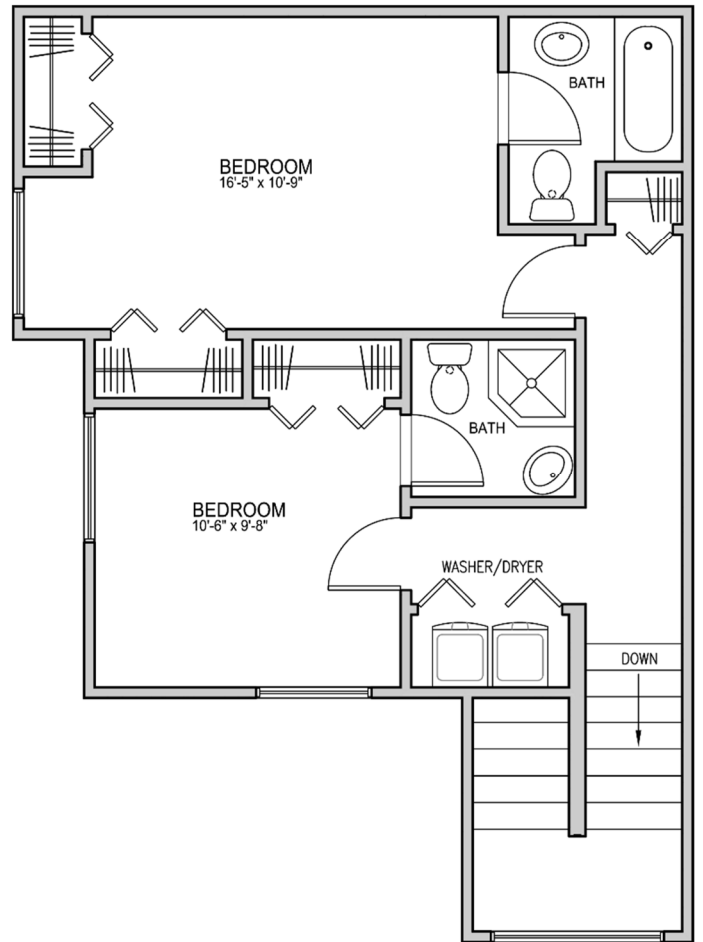

PERRINE POINTE

APARTMENT HOMES

The Townhome

2 Bedroom

2 1/2 Baths

1165 Sq. Ft.*

*Square footage calculations were based on basic plan dimensions and may vary from the actual square footage of specific as built apartments.