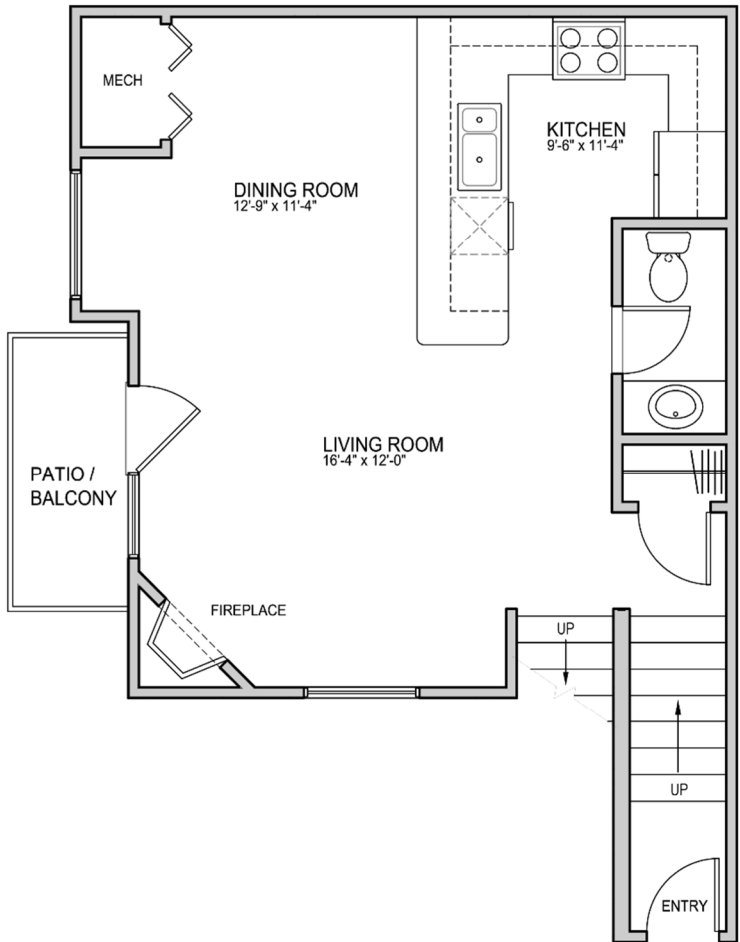

PERRINE POINTE

APARTMENT HOMES

The Townhome

2 Bedroom

2 1/2 Baths

1165 Sq. Ft.*

*Square footage calculations were based on basic plan dimensions and may vary from the actual square footage of specific as built apartments.