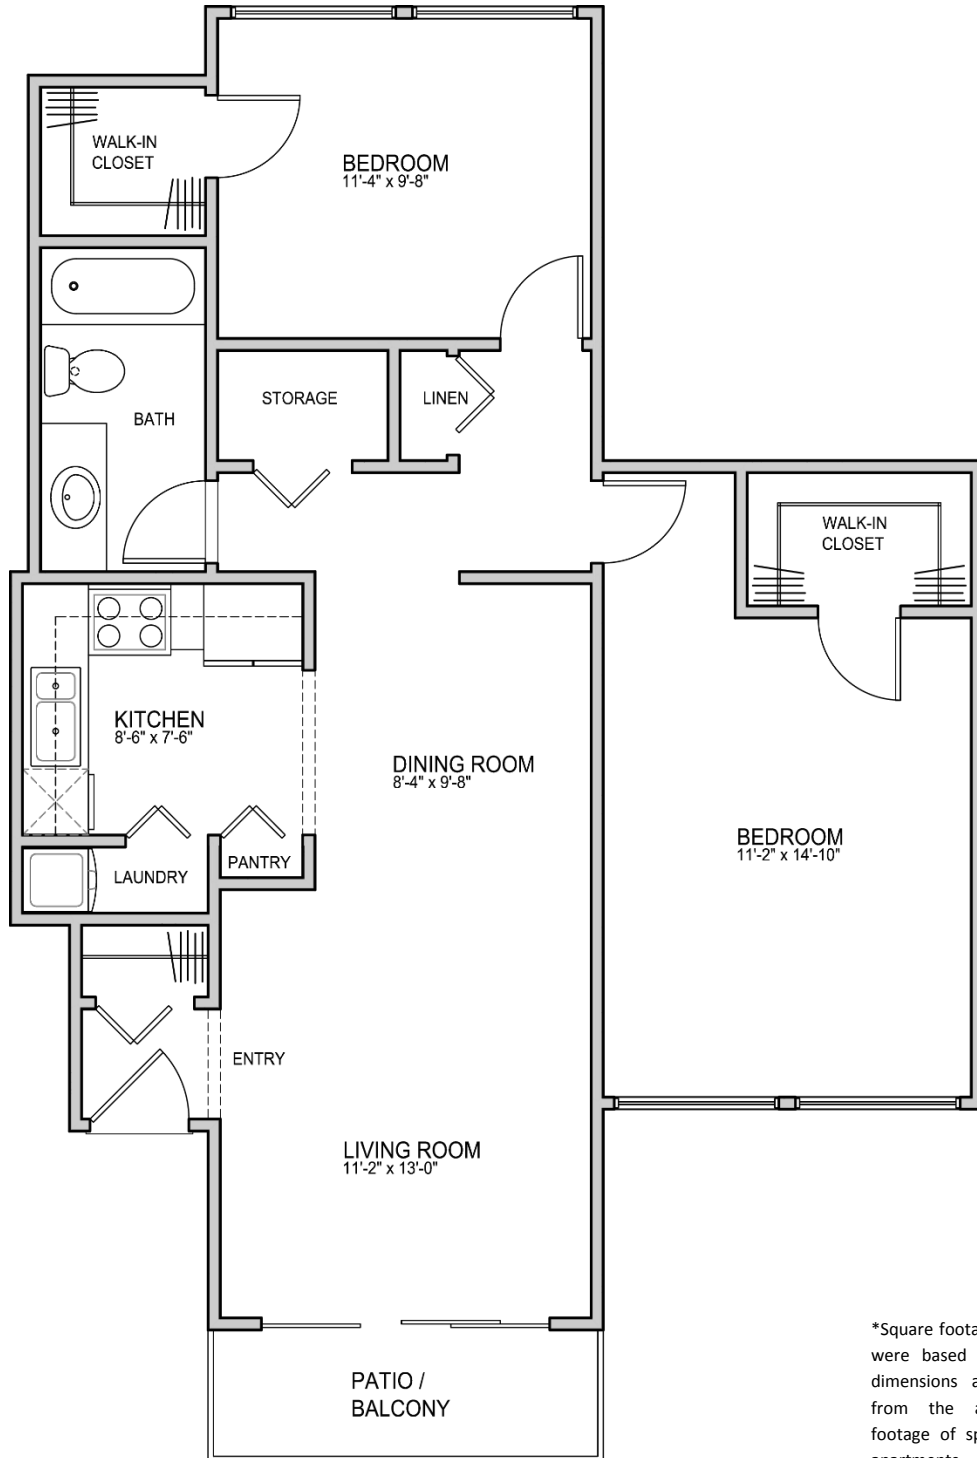

RIDGEWOOD

APARTMENTS

The Cascade

2 Bedroom

1 Bath

880 Sq. Ft.*

*Square footage calculations were based on basic plan dimensions and may vary from the actual square footage of specific as built apartments.

4141 Green Meadows Boulevard – Ypsilanti, MI 48197
P (734) 971-0635 – F (734) 971-4704
www.peak-management.com/ridgewood