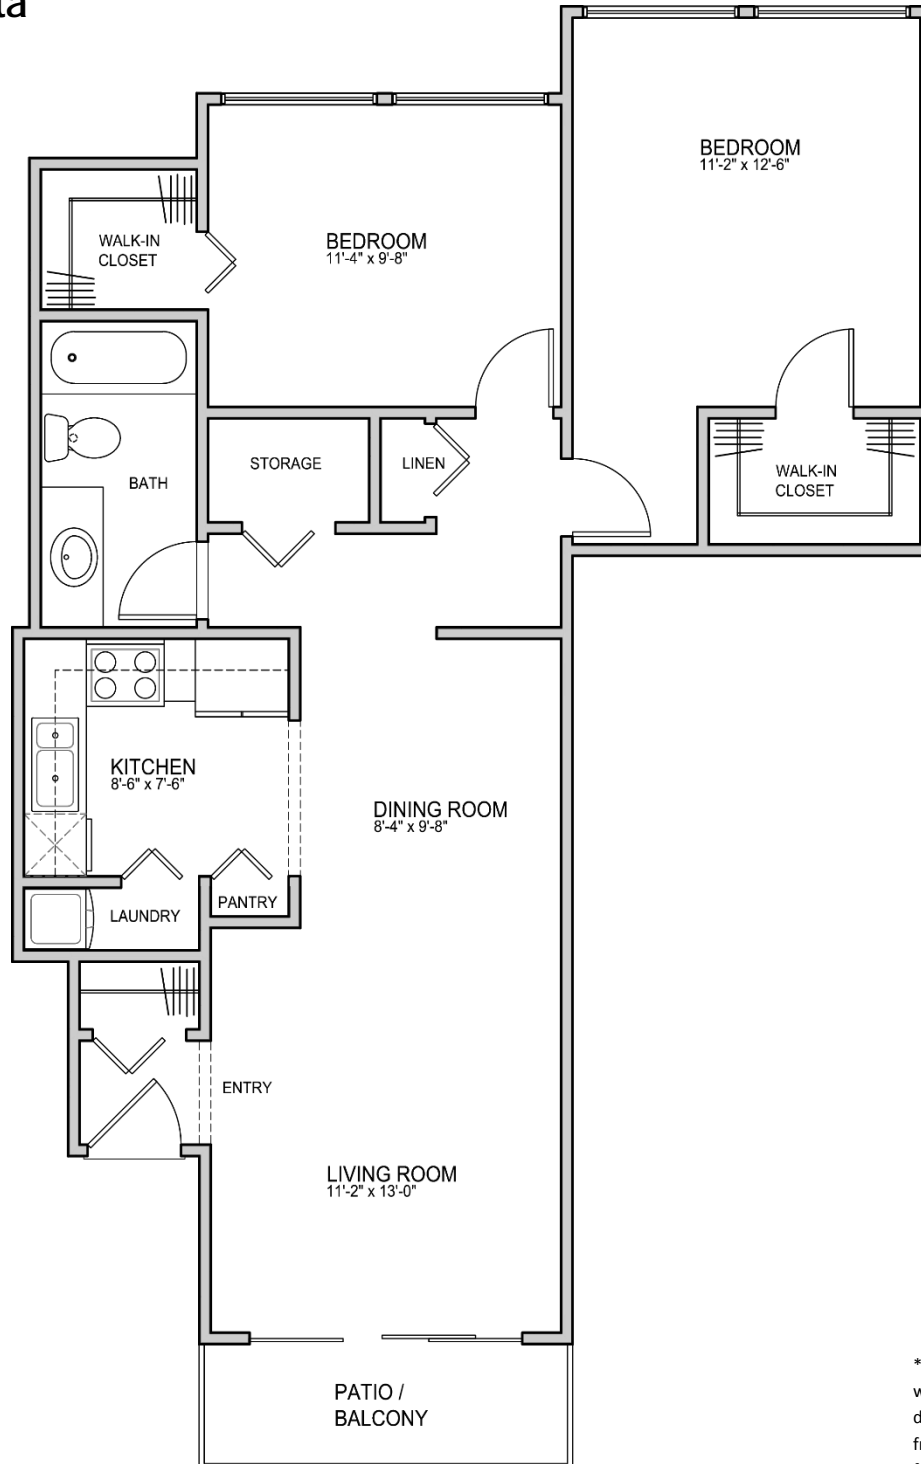

**RIDGEWOOD**  
APARTMENTS

**The Dakota**

**2 Bedroom**

**1 Bath**

**860 Sq. Ft.\***

\*Square footage calculations were based on basic plan dimensions and may vary from the actual square footage of specific as built apartments.