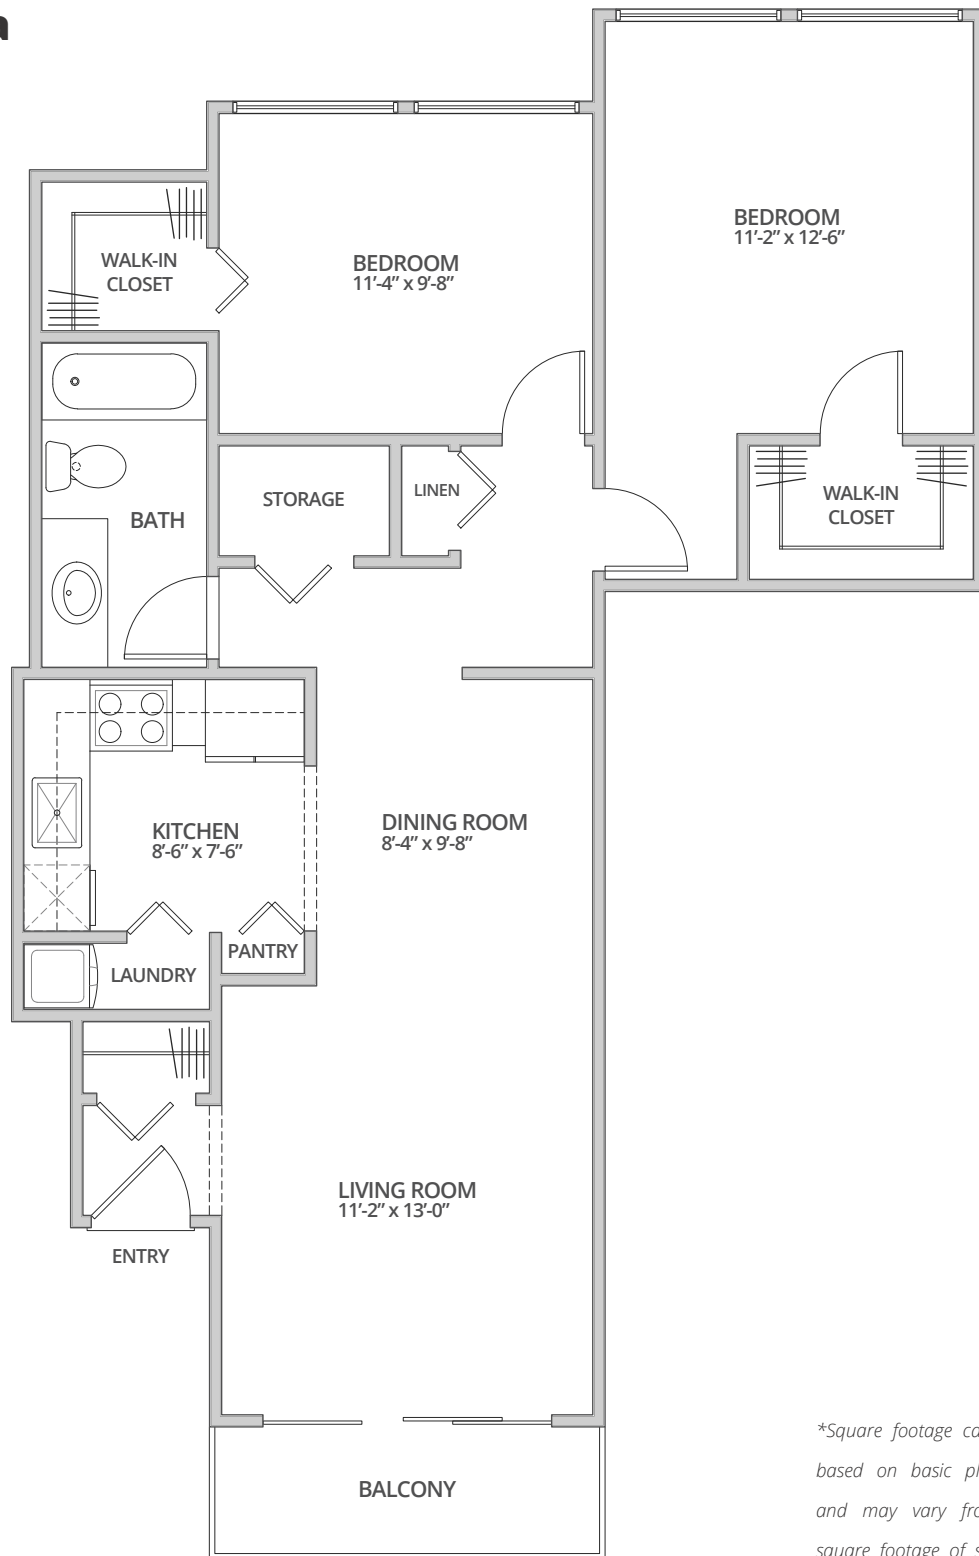

RIDGEWOOD
APARTMENTS

The Dakota

2 Bedroom

1 Bath

860 Sq. Ft.*

**Square footage calculations were based on basic plan dimensions and may vary from the actual square footage of specific as built apartments.*