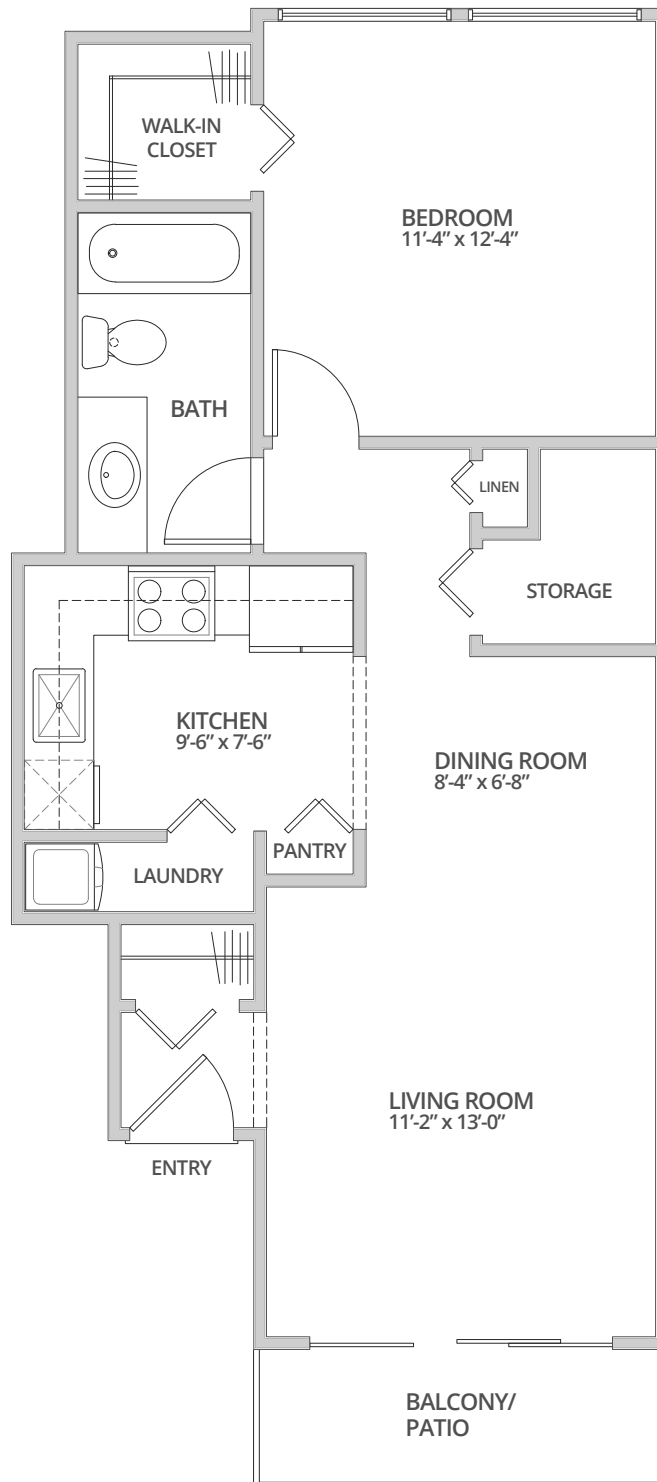

RIDGEWOOD
APARTMENTS

The Vista

1 Bedroom

1 Bath

650 Sq. Ft.*

**Square footage calculations were based on basic plan dimensions and may vary from the actual square footage of specific as built apartments.*

4141 Green Meadows Boulevard – Ypsilanti, MI 48197