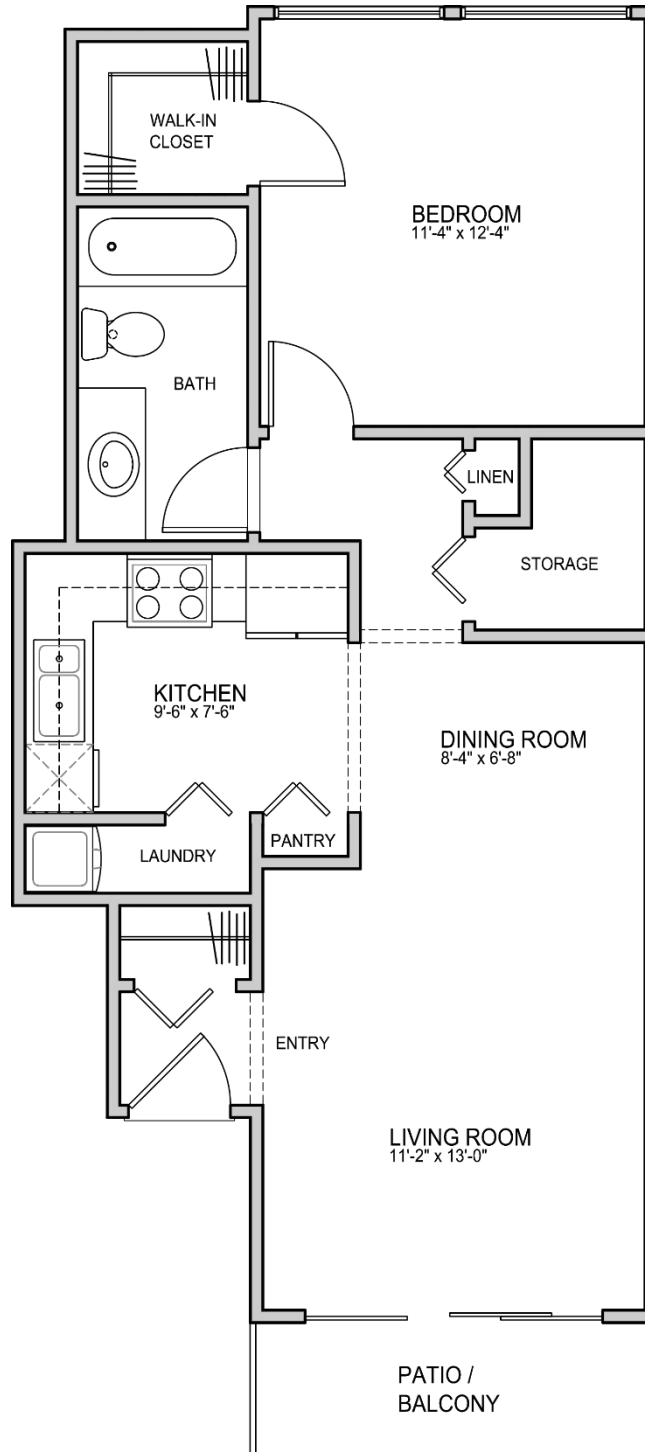

RIDGEWOOD
APARTMENTS

The Vista

1 Bedroom

1 Bath

650 Sq. Ft.*

*Square footage calculations were based on basic plan dimensions and may vary from the actual square footage of specific as built apartments.

4141 Green Meadows Boulevard – Ypsilanti, MI 48197
P (734) 971-0635 – F (734) 971-4704
www.peak-management.com/ridgewood