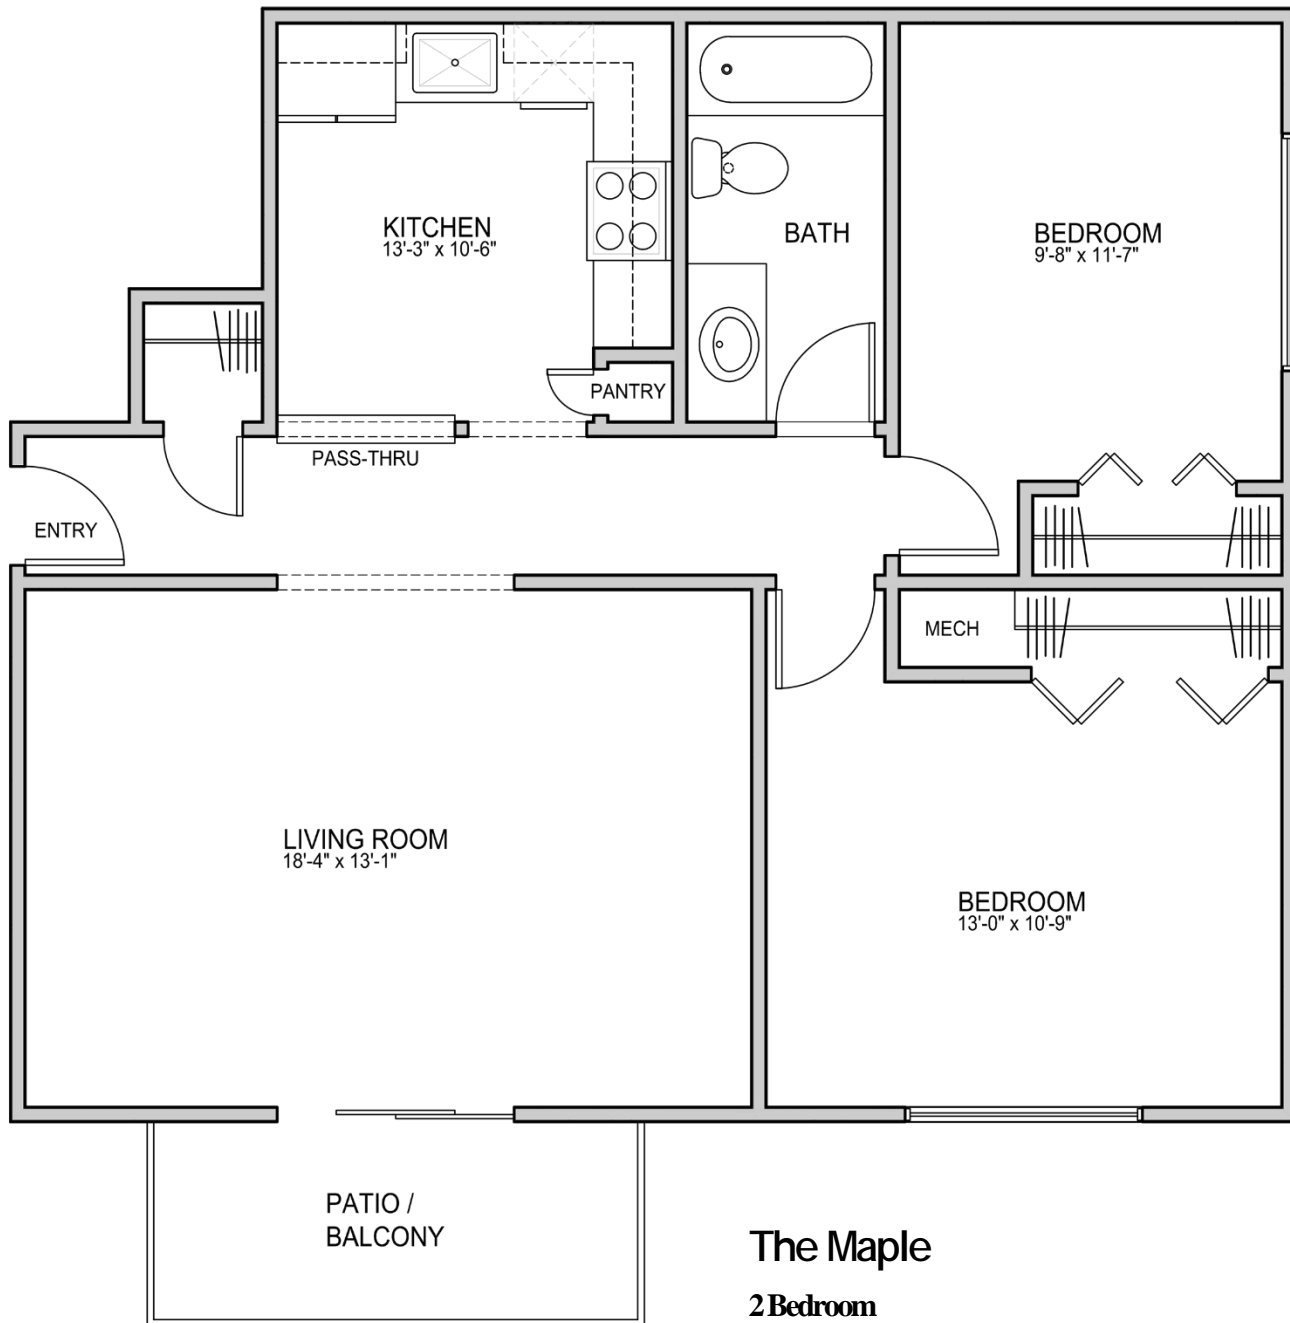

SANDSTONE CREEK APARTMENTS

The Maple

2 Bedroom

1 Bath

860 Sq. Ft.*

*Square footage calculations were based on basic plan dimensions and may vary from the actual square footage of specific as built apartments.