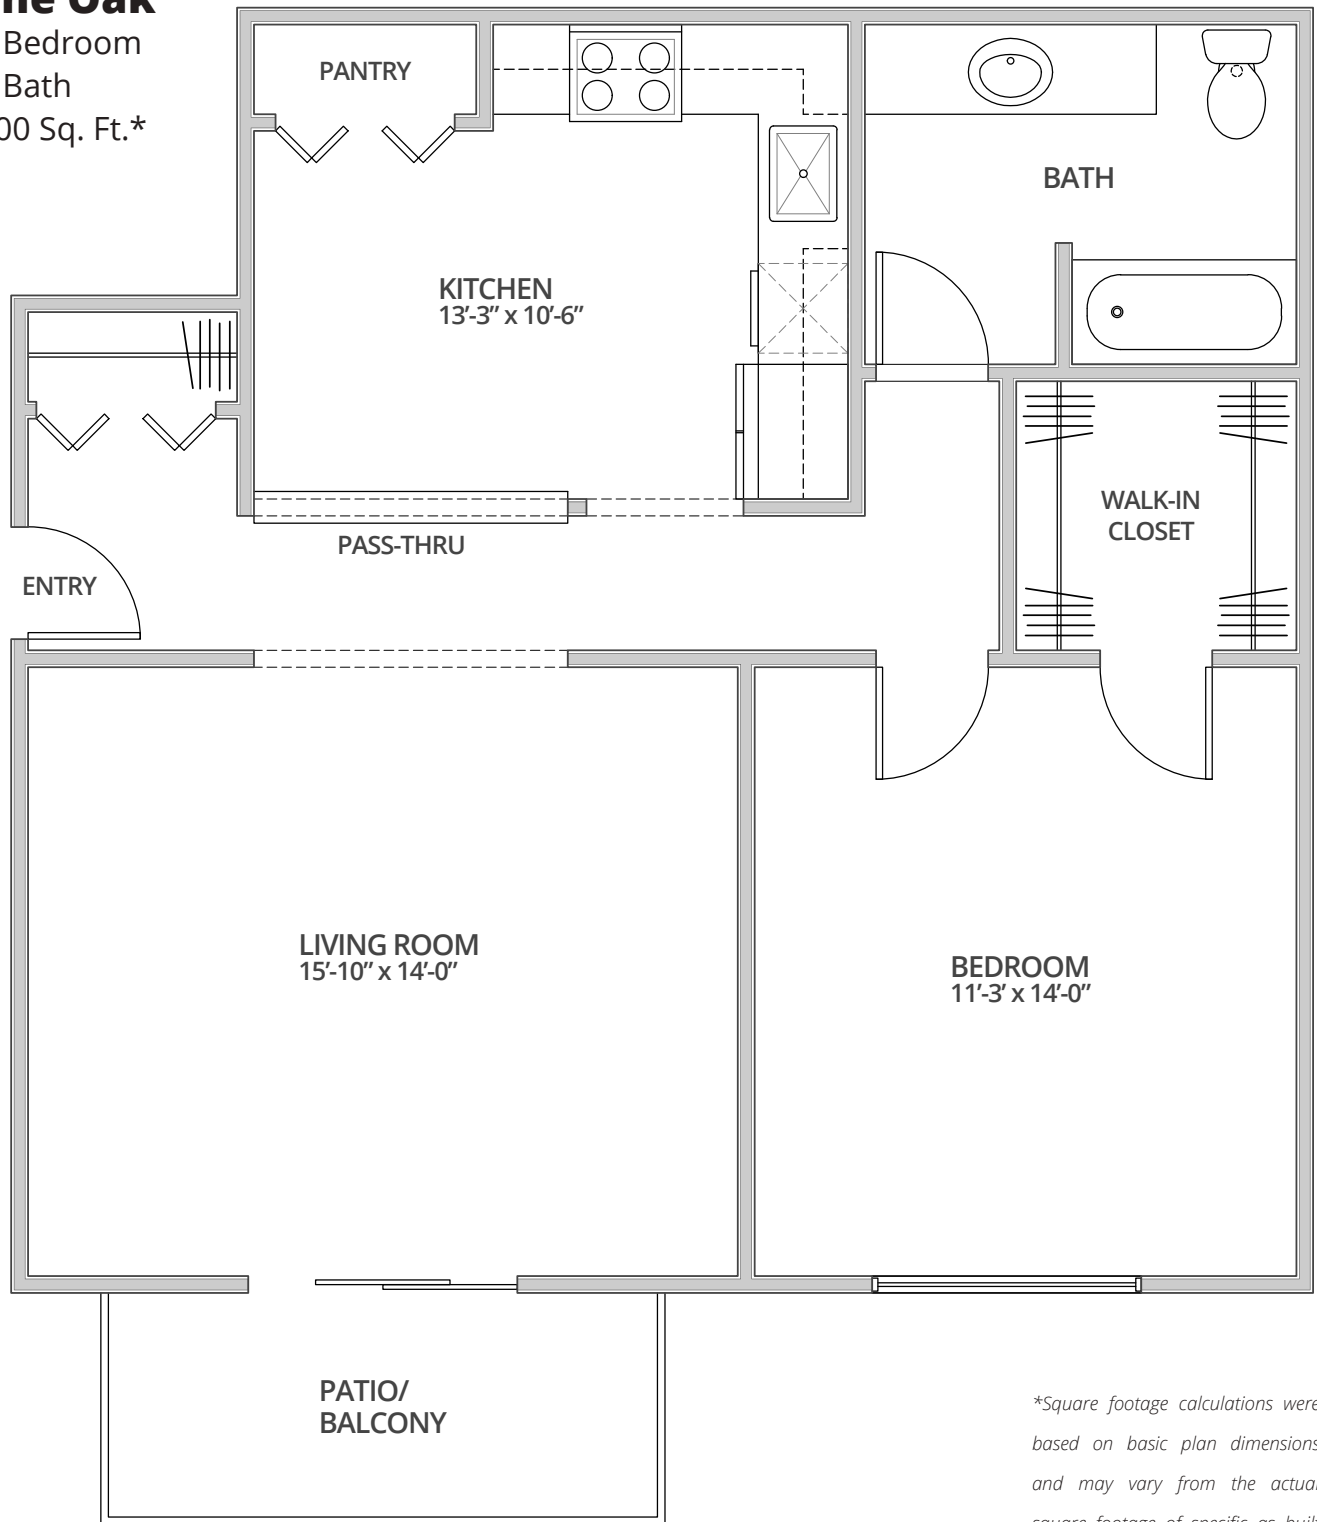

SANDSTONE CREEK APARTMENTS

The Oak

1 Bedroom

1 Bath

800 Sq. Ft.*

**Square footage calculations were based on basic plan dimensions and may vary from the actual square footage of specific as built apartments.*