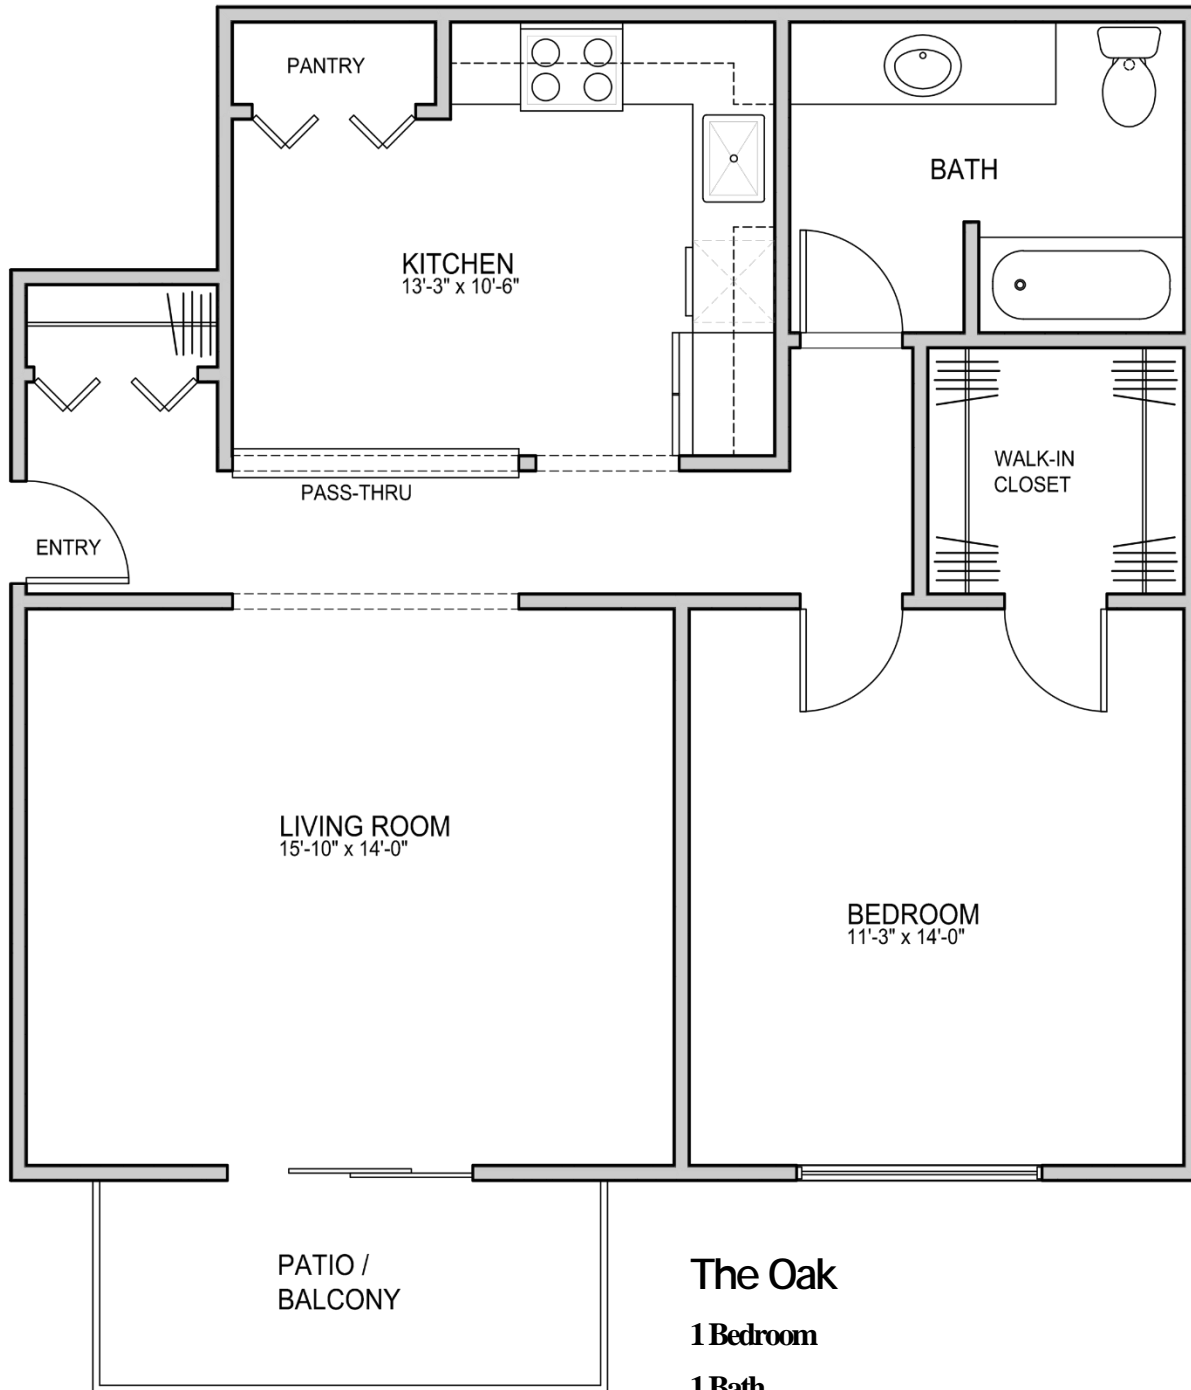

SANDSTONE CREEK APARTMENTS

The Oak

1 Bedroom

1 Bath

800 Sq. Ft.*

*Square footage calculations were based on basic plan dimensions and may vary from the actual square footage of specific as built apartments.