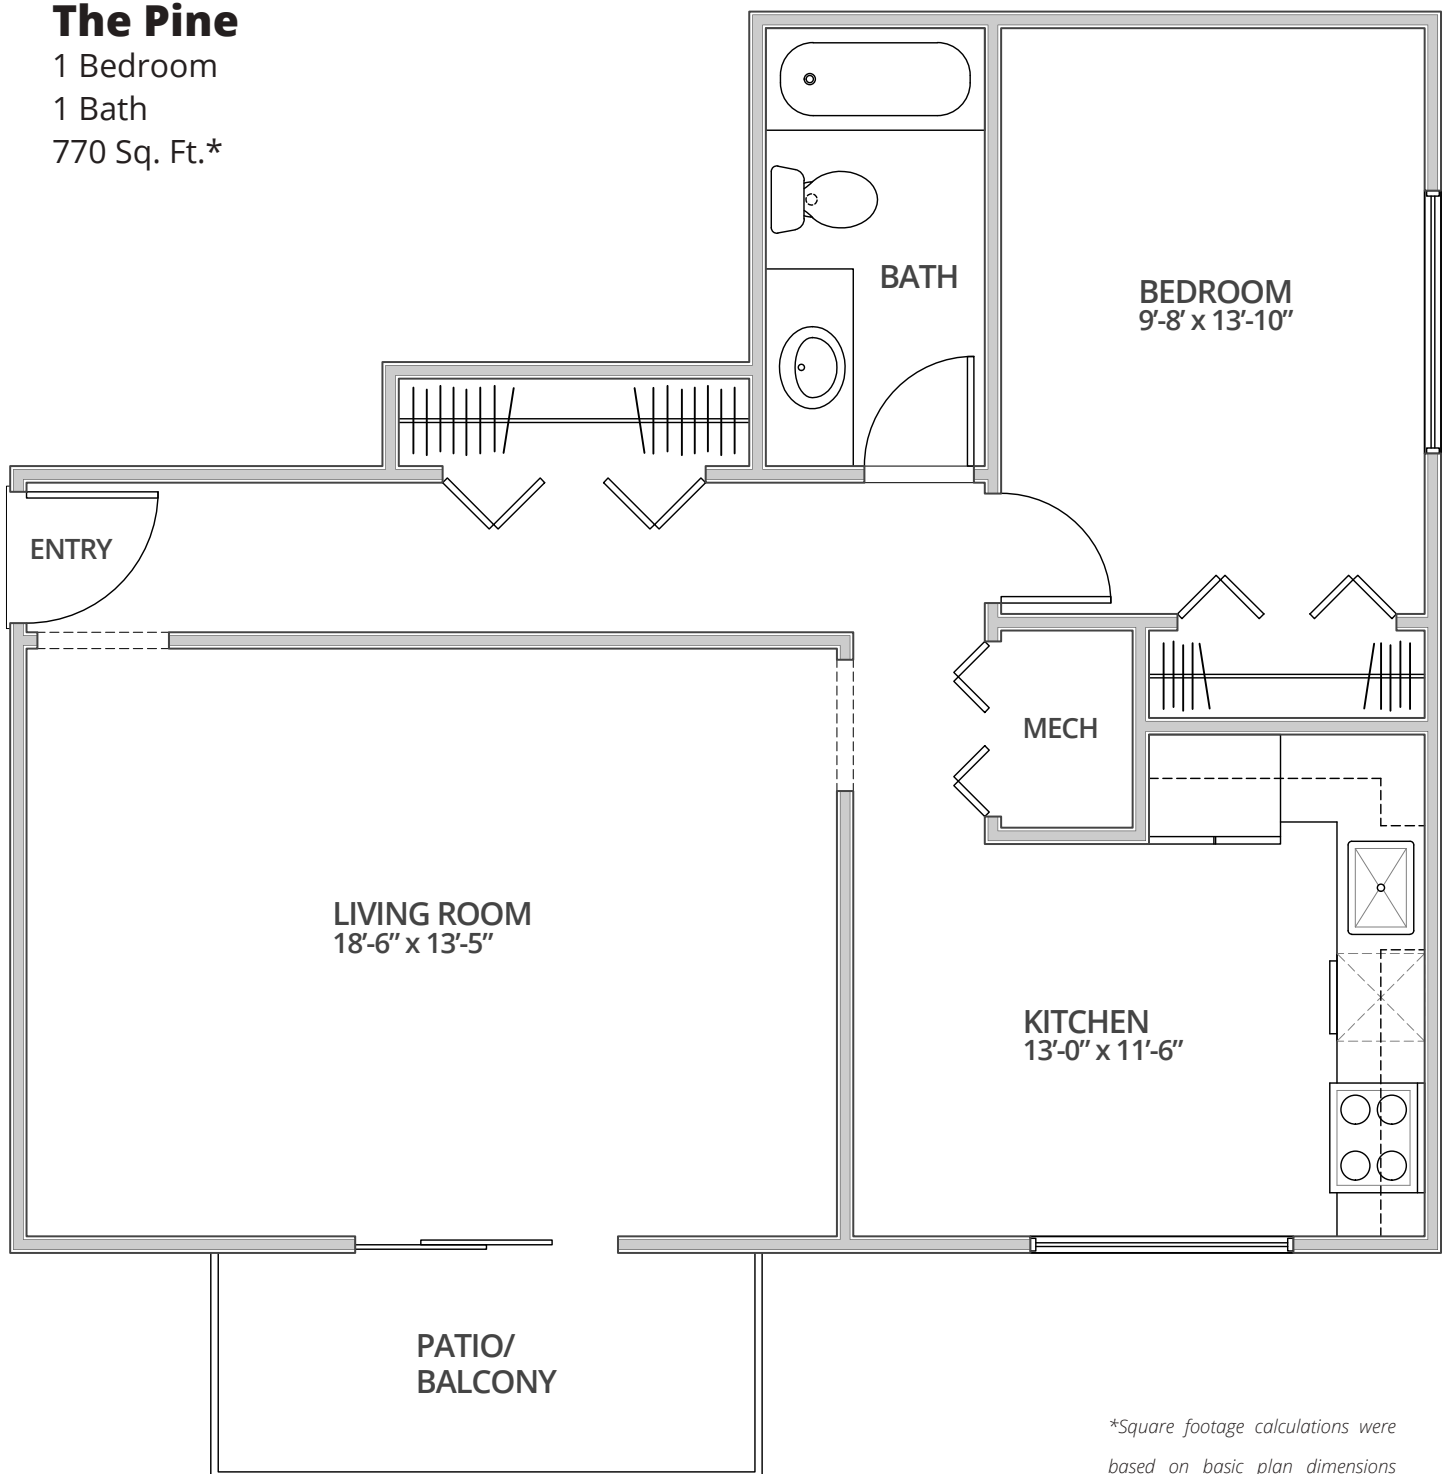

SANDSTONE CREEK APARTMENTS

The Pine

1 Bedroom

1 Bath

770 Sq. Ft.*

**Square footage calculations were based on basic plan dimensions and may vary from the actual square footage of specific as built apartments.*