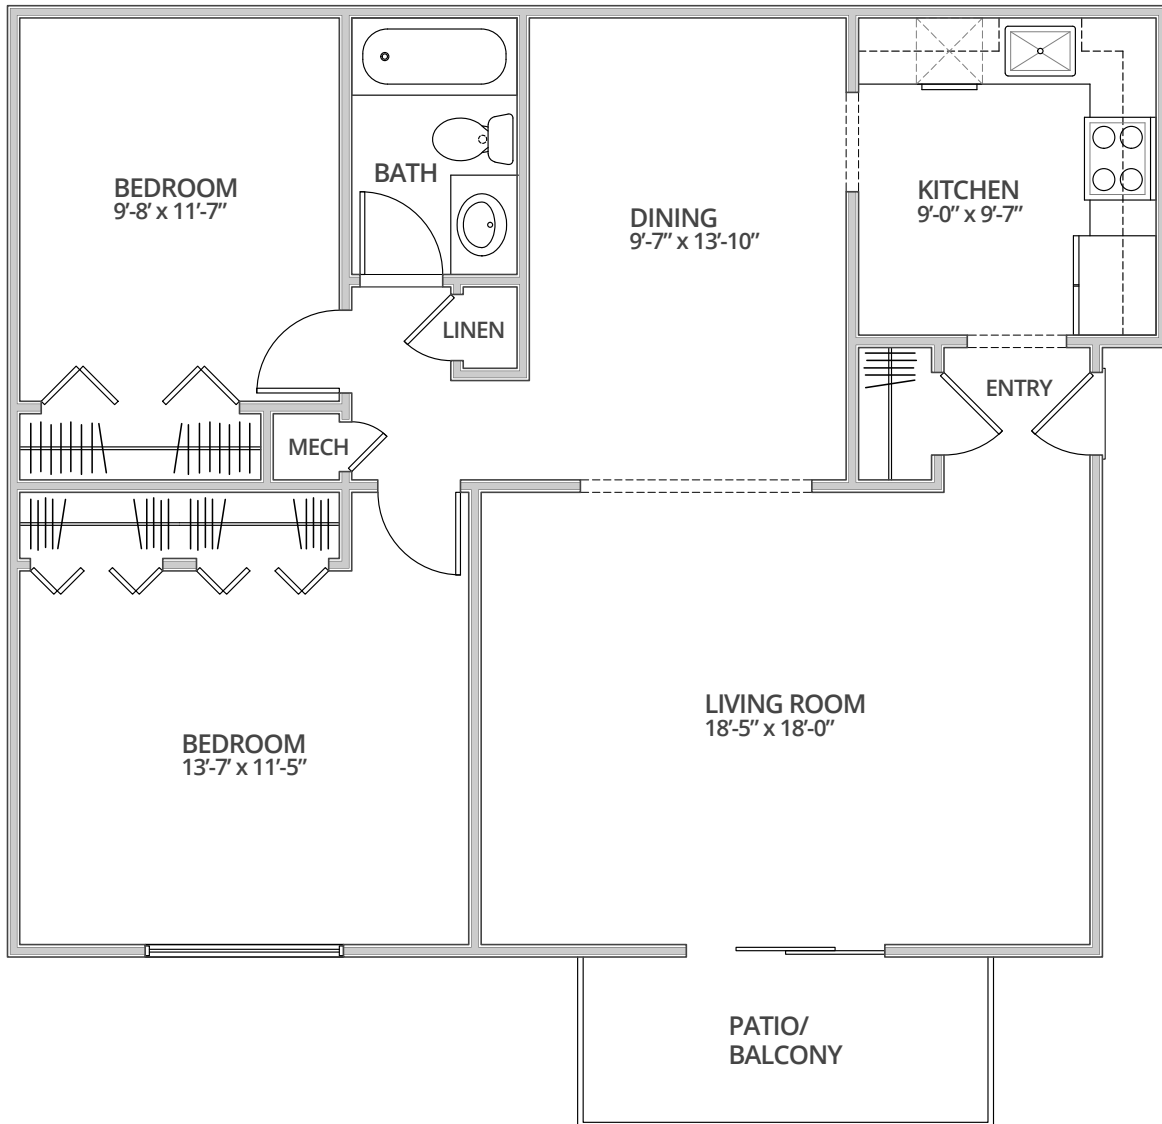

## The Spruce

2 Bedroom

1 Bath

975 Sq. Ft.\*

*\*Square footage calculations were based on basic plan dimensions and may vary from the actual square footage of specific as built apartments.*

1110 Jenne Street – Grand Ledge, MI 48837  
**P** (517) 627-2448 – **F** (517) 627-4290  
[peak-management.com/sandstone-creek](http://peak-management.com/sandstone-creek)