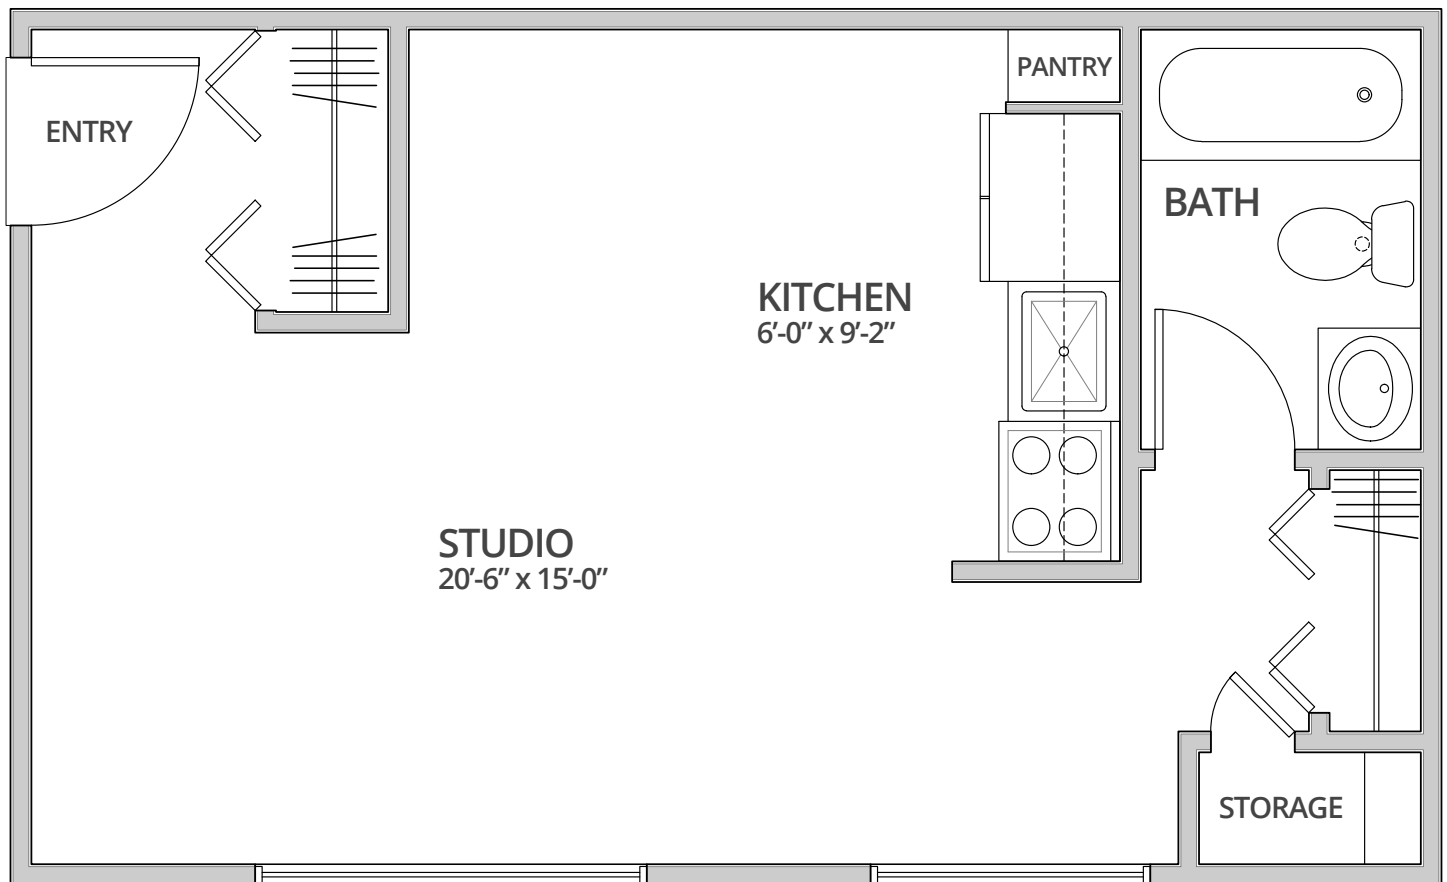

## The Carson

Studio

1 Bath

400 Sq. Ft.\*

*\*Square footage calculations were based on basic plan dimensions and may vary from the actual square footage of specific as built apartments.*