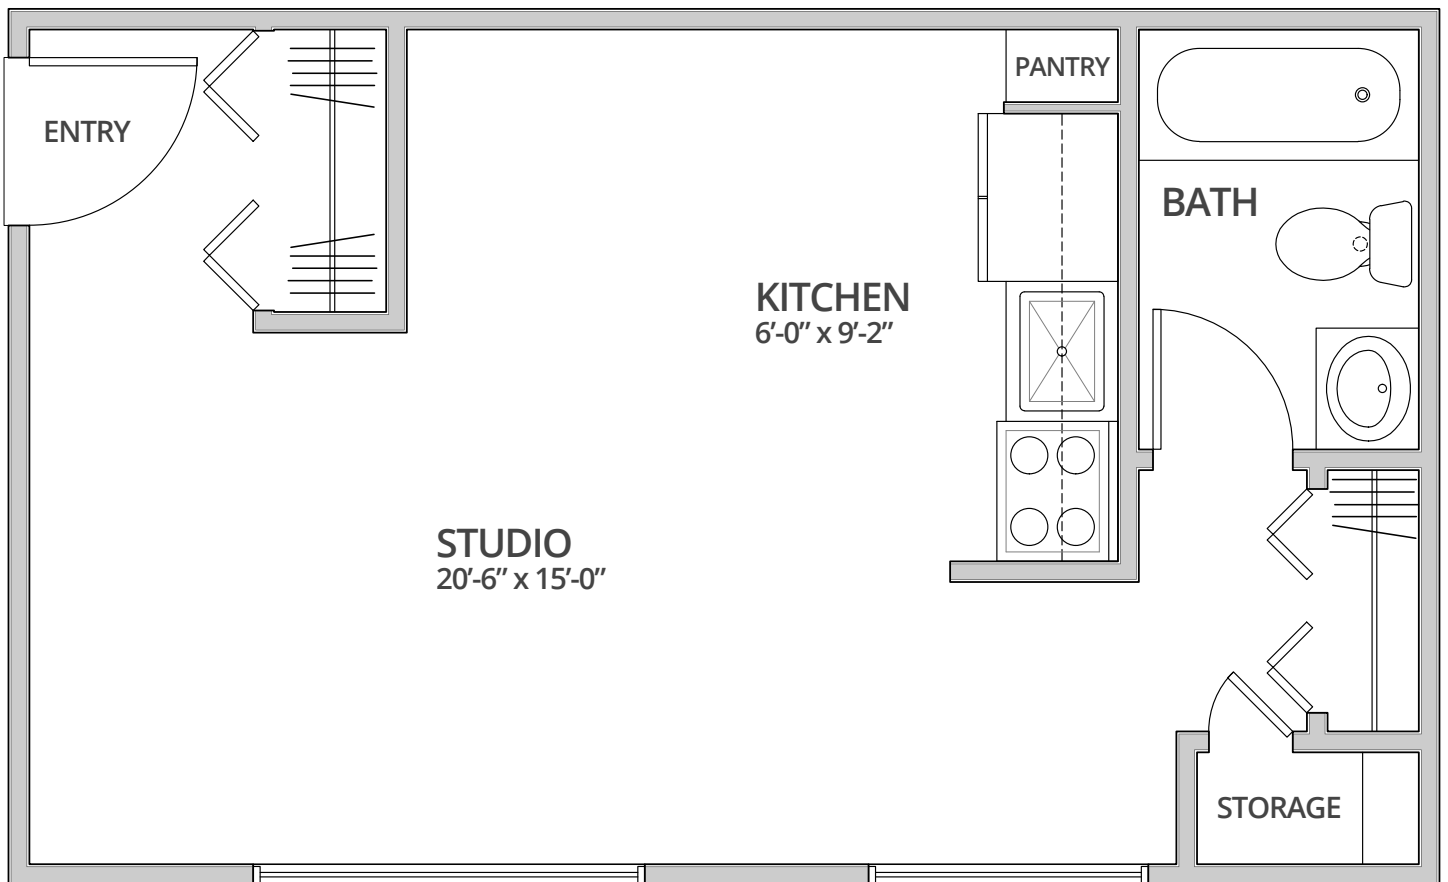

The Carson

Studio

1 Bath

400 Sq. Ft.*

**Square footage calculations were based on basic plan dimensions and may vary from the actual square footage of specific as built apartments.*