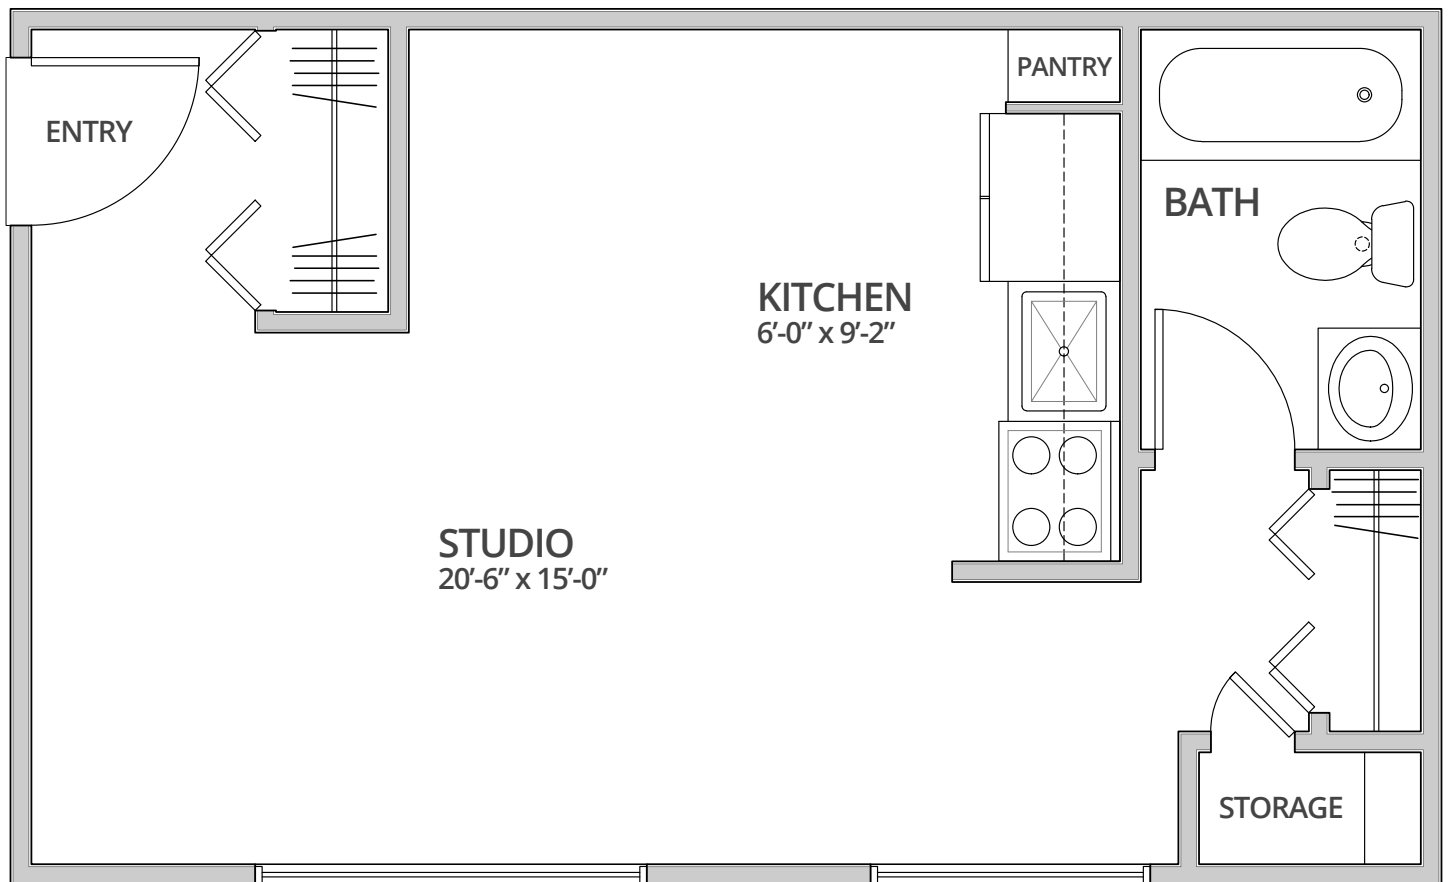

The Carson

Studio

1 Bath

400 Sq. Ft.*

**Square footage calculations were based on basic plan dimensions and may vary from the actual square footage of specific as built apartments.*