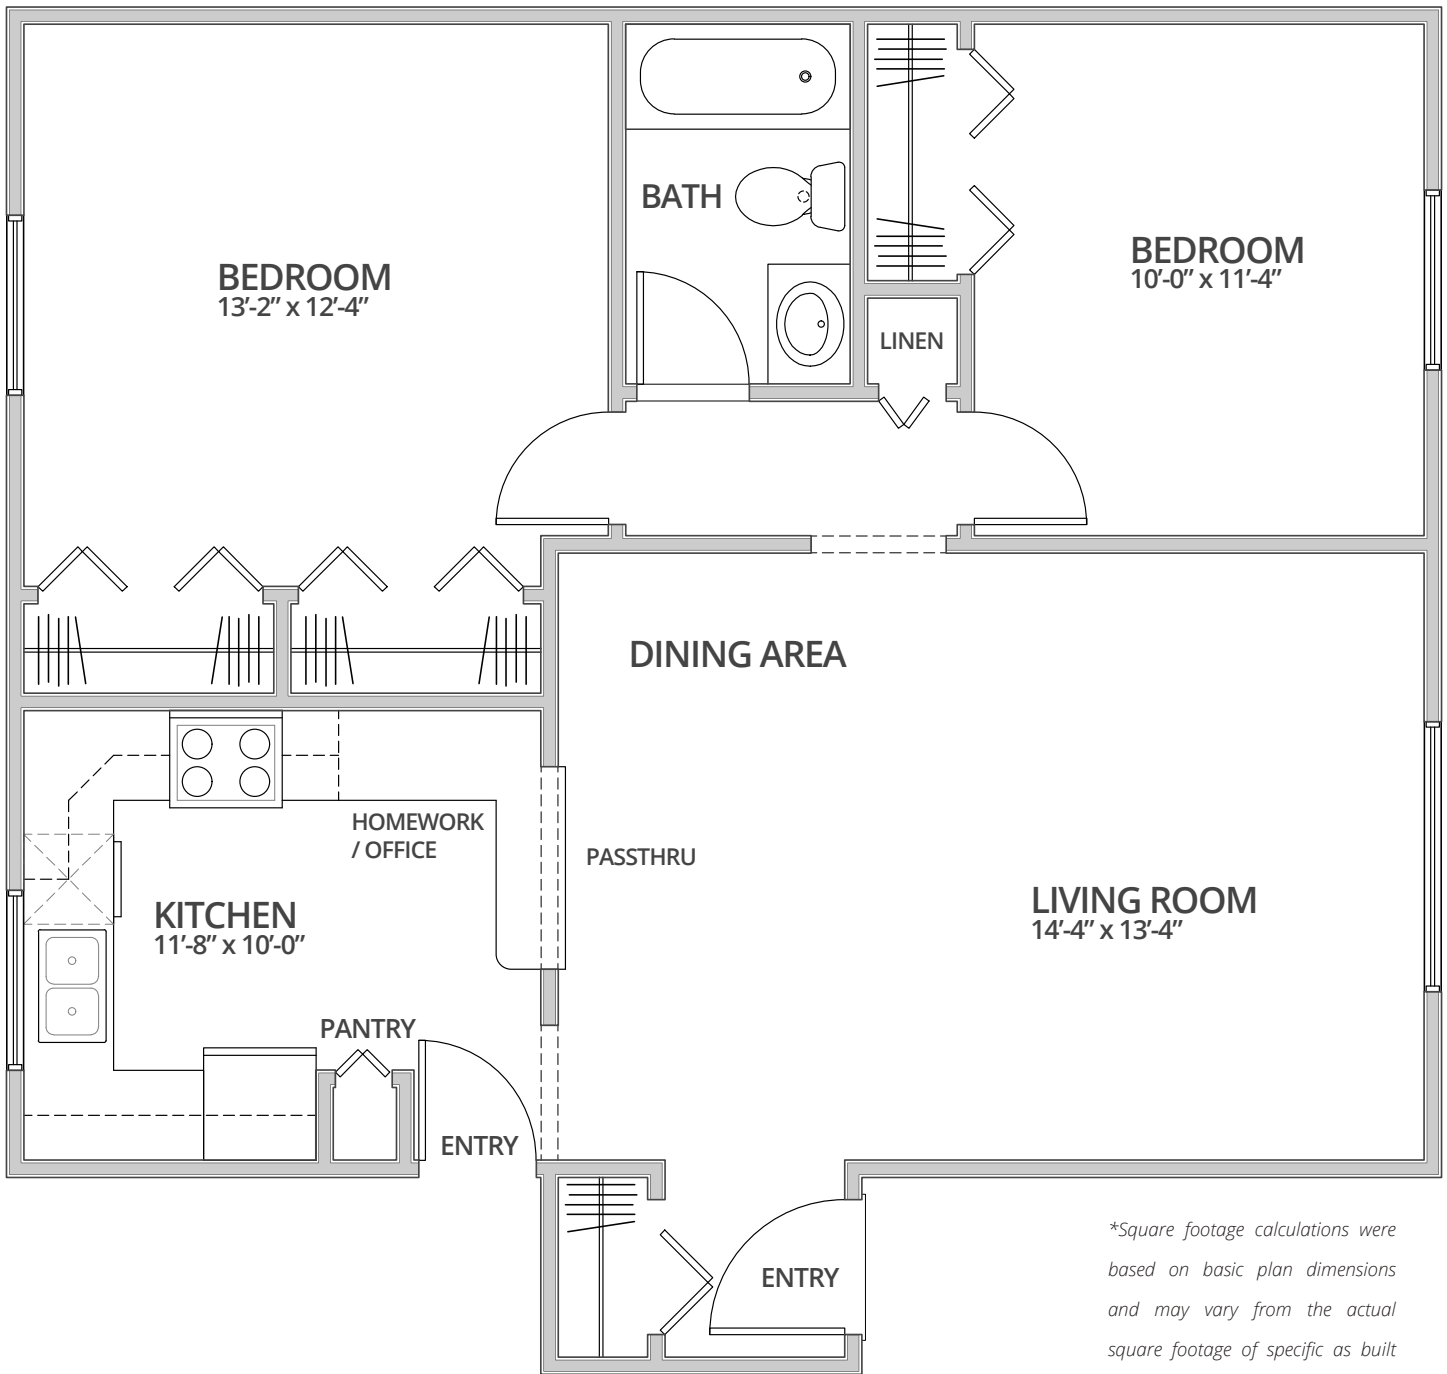

The Jefferson

2 Bedroom

1 Bath

865 Sq. Ft.*

**Square footage calculations were based on basic plan dimensions and may vary from the actual square footage of specific as built apartments.*