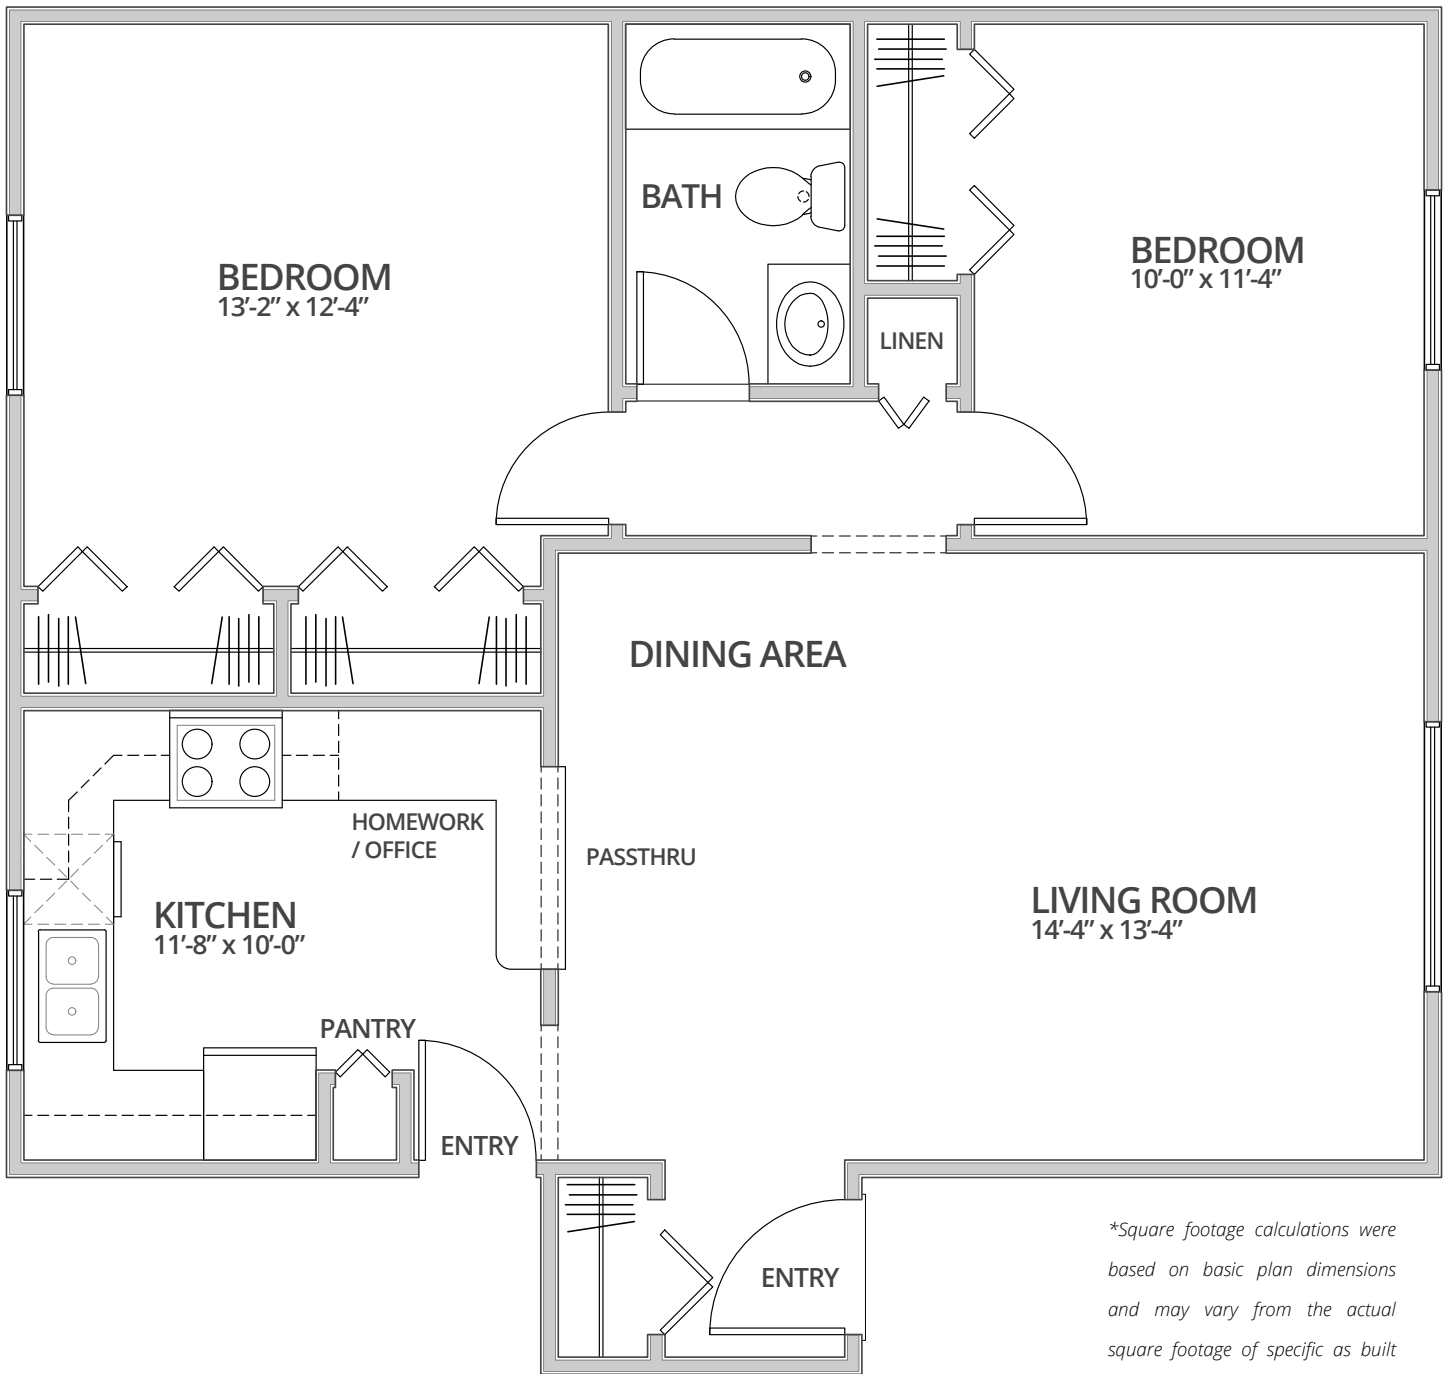

The Jefferson

2 Bedroom

1 Bath

865 Sq. Ft.*

**Square footage calculations were based on basic plan dimensions and may vary from the actual square footage of specific as built apartments.*