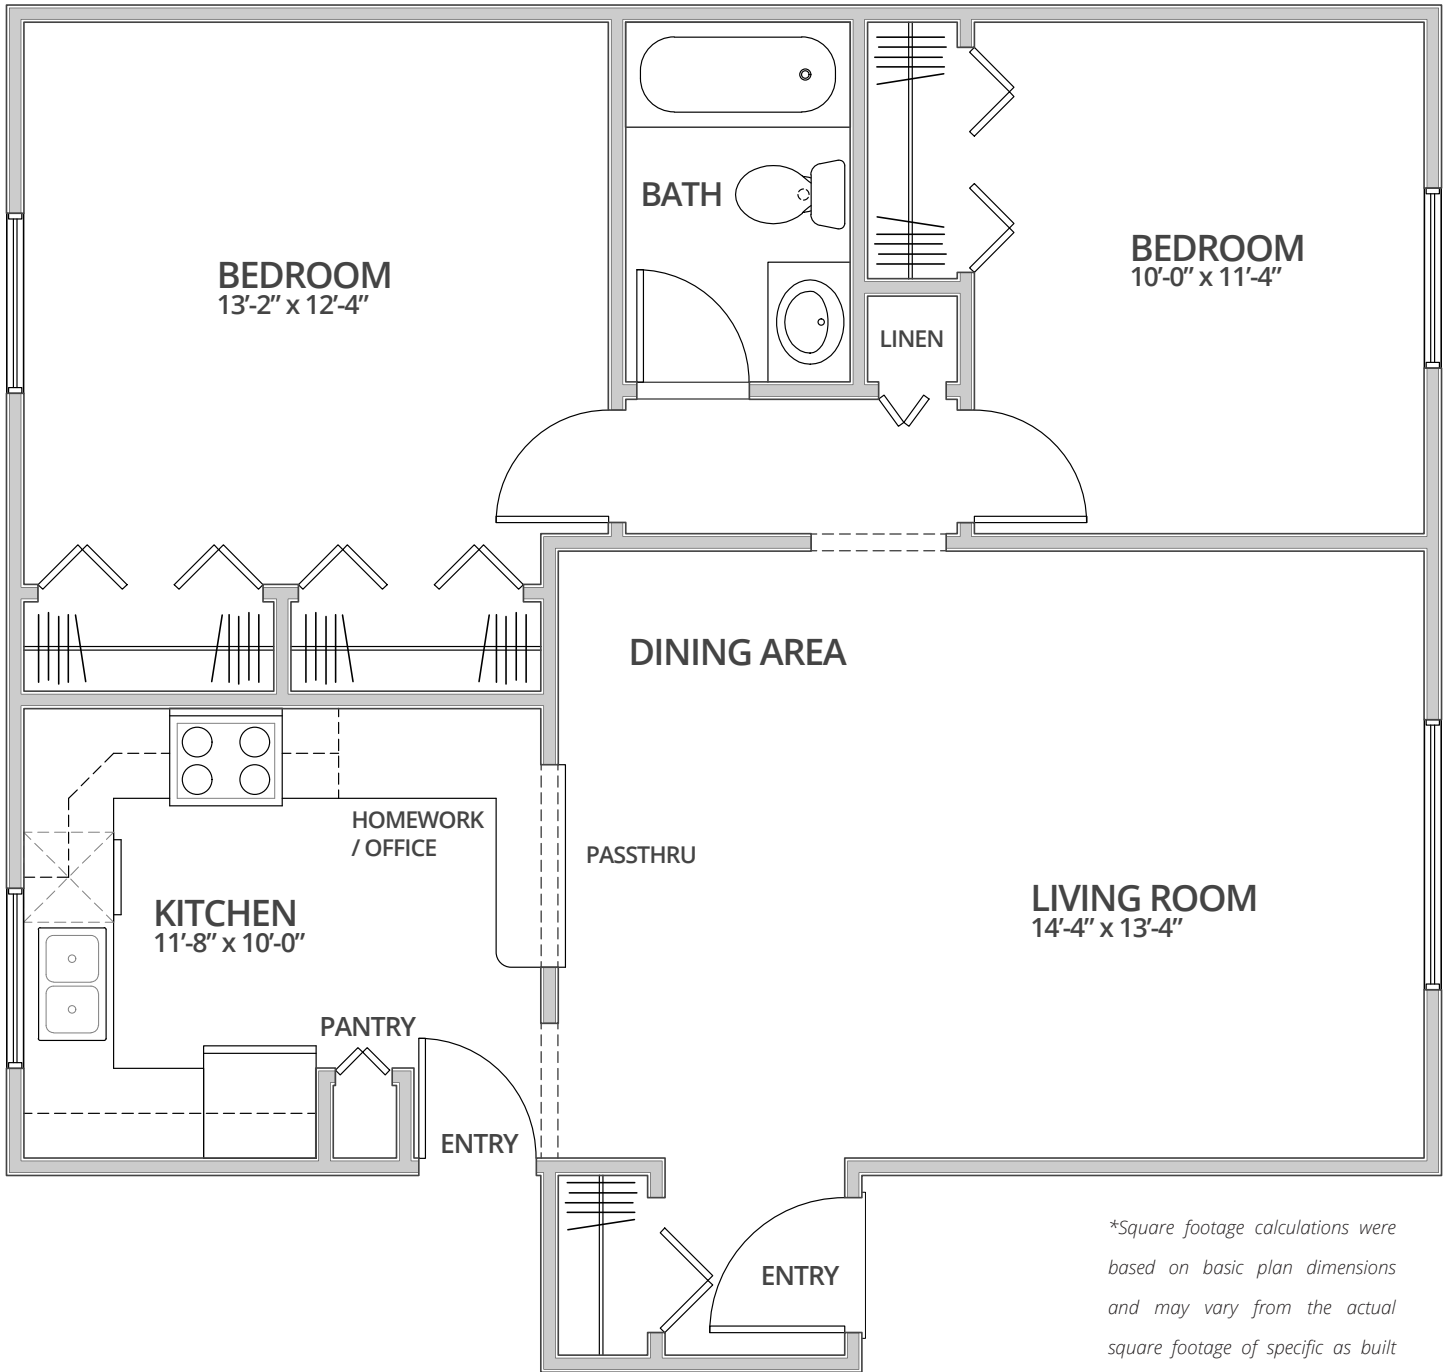

**The Jefferson**

2 Bedroom

1 Bath

865 Sq. Ft.\*

*\*Square footage calculations were based on basic plan dimensions and may vary from the actual square footage of specific as built apartments.*