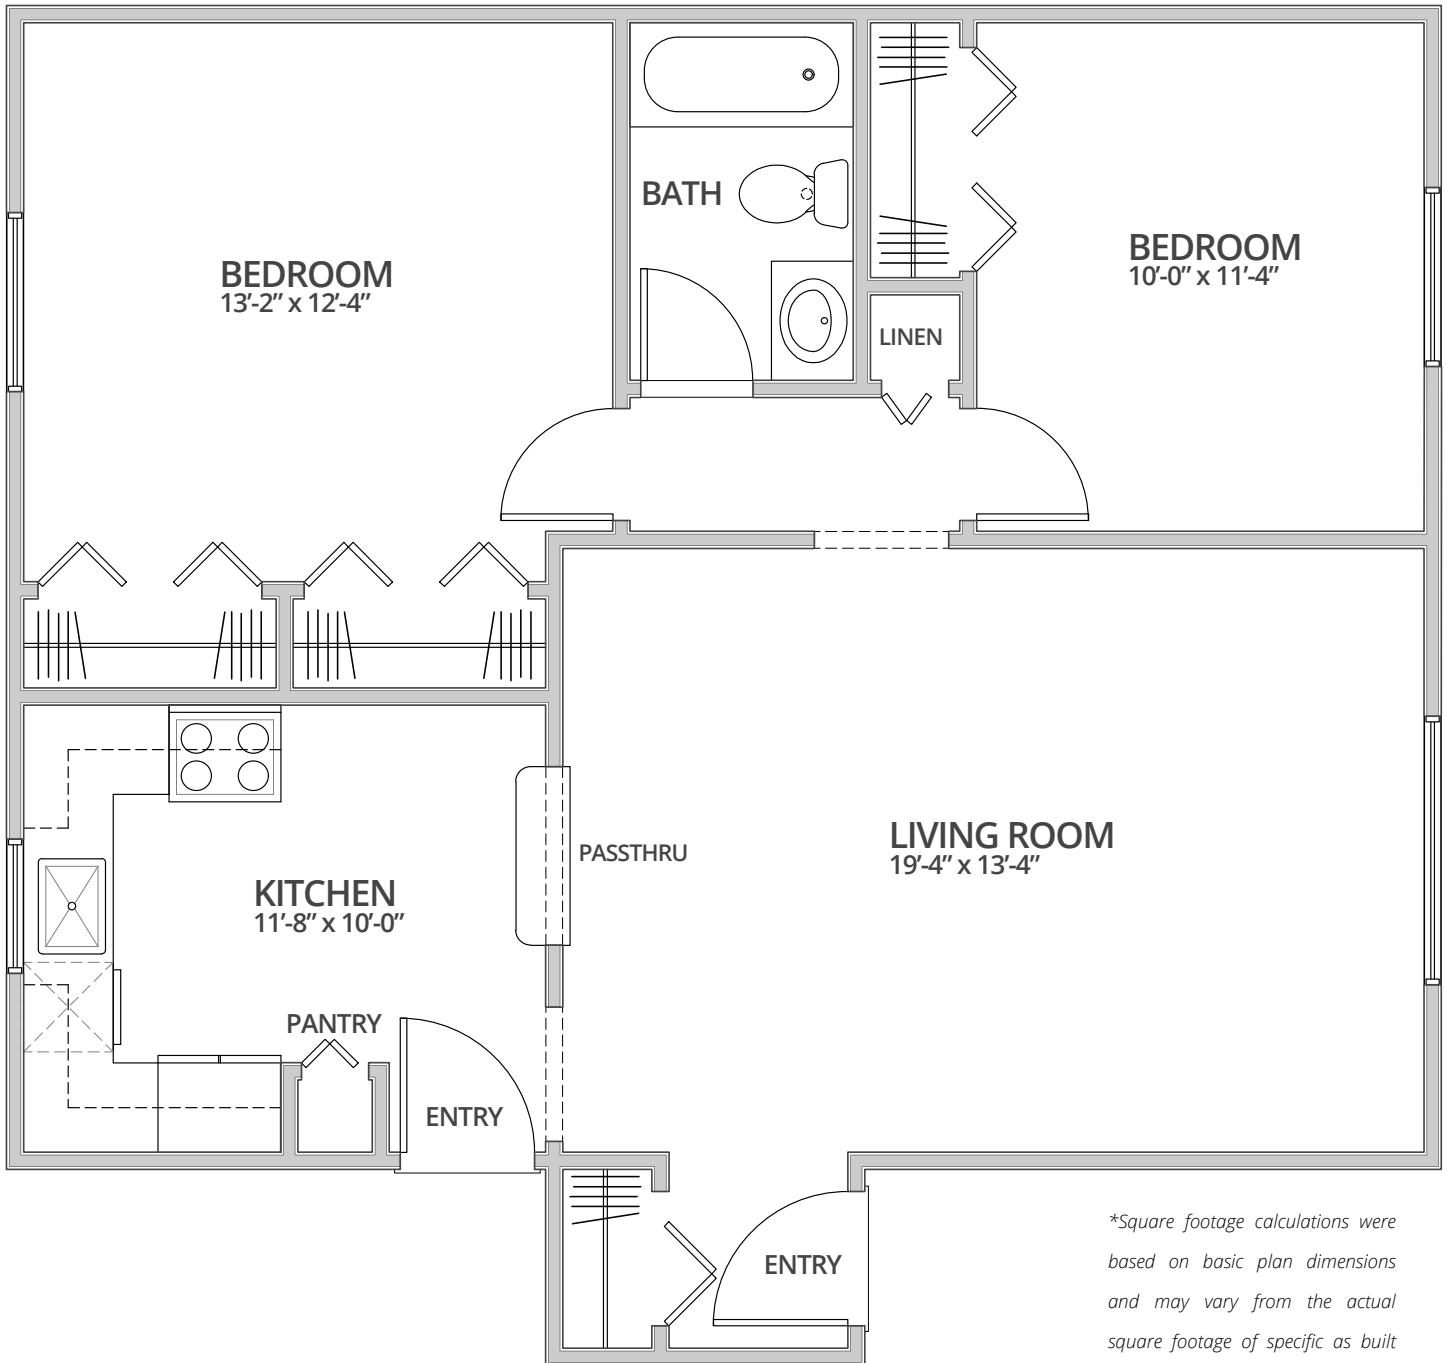

## The Madison

2 Bedroom

1 Bath

875 Sq. Ft.\*

*\*Square footage calculations were based on basic plan dimensions and may vary from the actual square footage of specific as built apartments.*