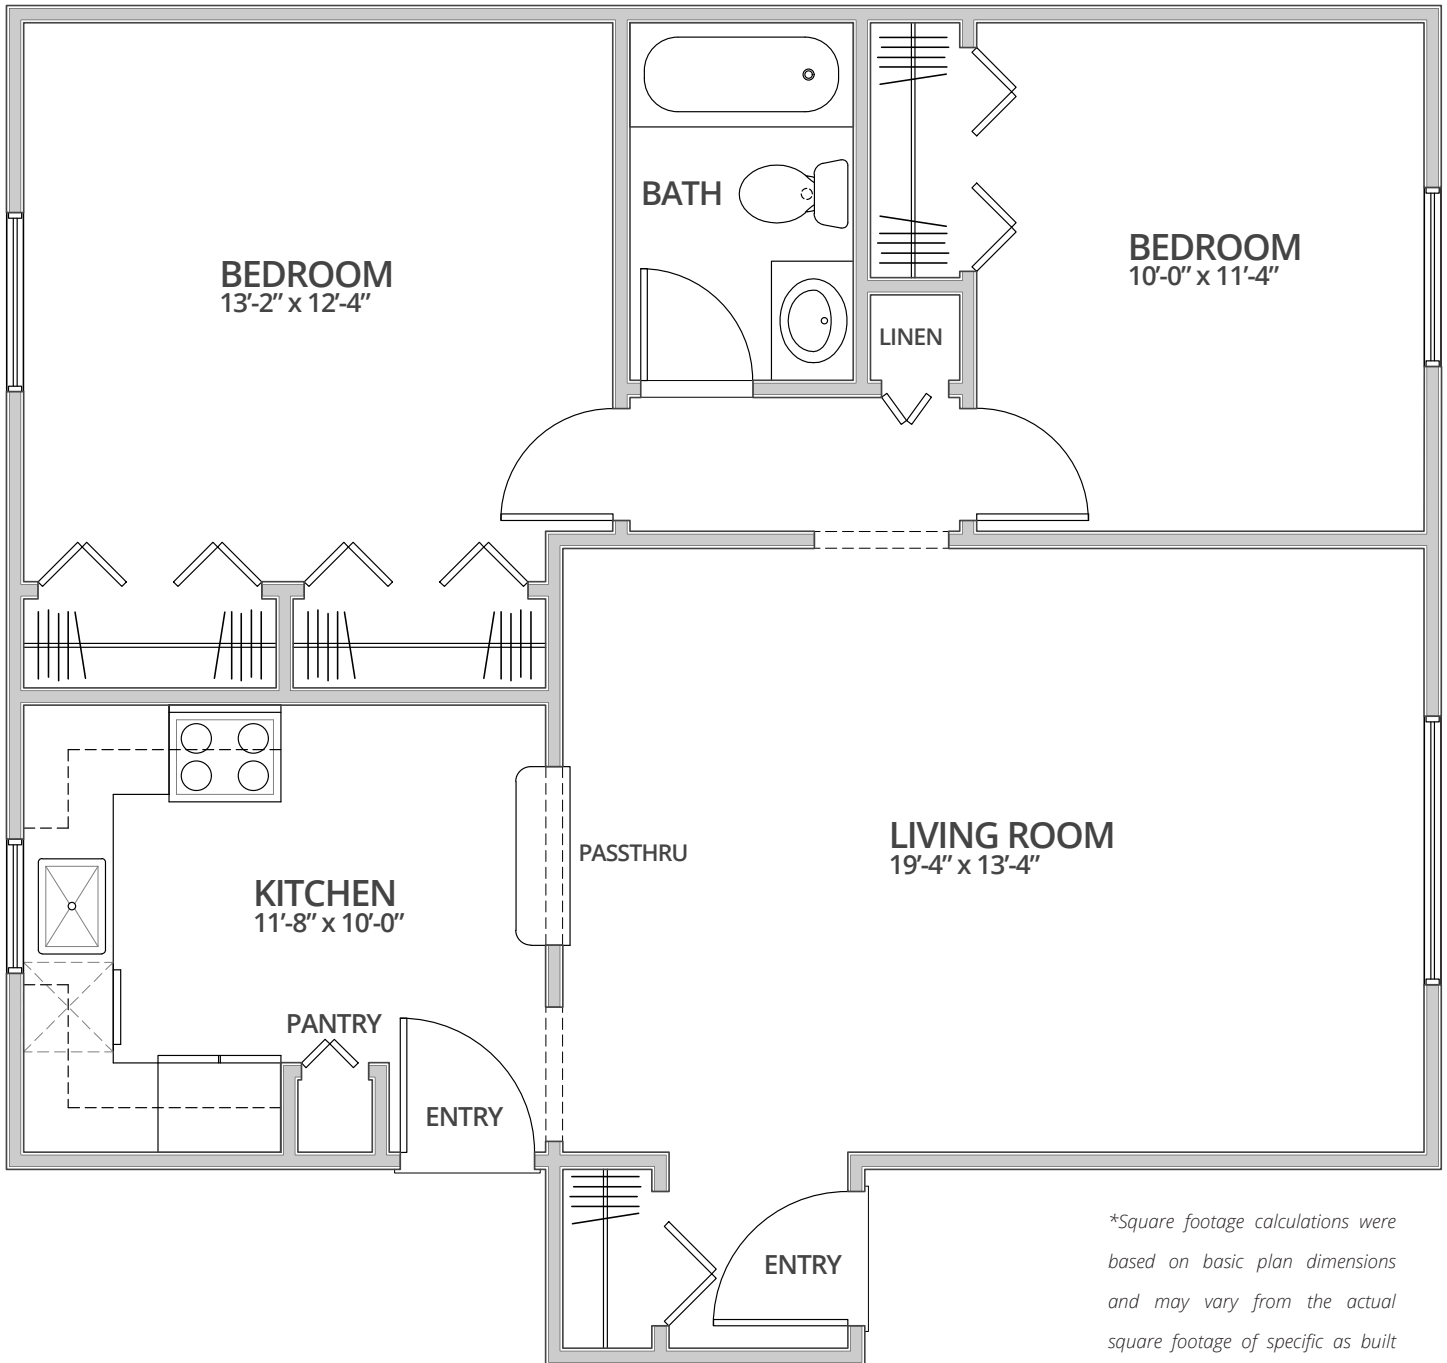

The Madison

2 Bedroom

1 Bath

875 Sq. Ft.*

**Square footage calculations were based on basic plan dimensions and may vary from the actual square footage of specific as built apartments.*